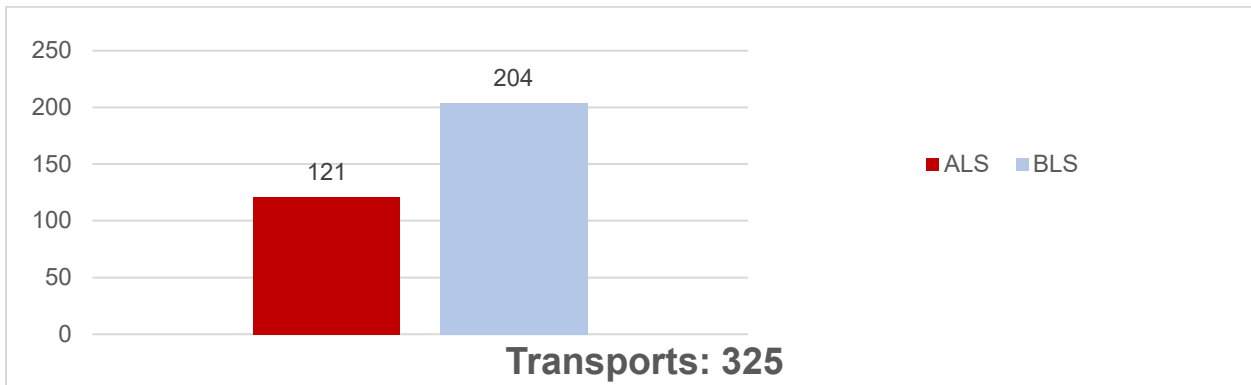

FIRE ACTIVITY REPORT

City of West Hollywood | March 2024

Advanced Life Support (ALS) Transports: transported to hospital in ambulance with paramedic on board;

Basic Life Support (BLS) Transports: transported without paramedic on board

FIRE ACTIVITY REPORT

City of West Hollywood | March 2024

FIRE INCIDENTS:

DATE	TYPE	ADDRESS	NOTES	LOSS
03/02/24	Rubbish Fire	LA BREA & SANTA MONICA	Outside rubbish fire, other	
03/03/24	Structure Fire	1153 VISTA St	Fire was found and contained to bedroom. Fire appeared to have been started by a space heater. Fire damaged a portable cabinet and its contents also wall and ceiling were investigated for extension.	
03/12/24	Rubbish Fire	7100 SANTA MONICA	Trash or rubbish fire, contained	
03/18/24	Structure Fire	1111 HAYWORTH Ave	Grease fire on oven. Employees used dry chemical extinguisher to extinguish fire prior to FD arrival.	
03/22/24	Cooking Fire	9200 SUNSET	E7 arrived to find grease fire out on arrival.	
03/26/24	Cooking Fire	906 DOHENY Dr	E7 made access, investigated and located an apartment with burning contents on the stove. Fire was extinguished by fire personnel.	
03/26/24	Structure Fire	1230 FLORES St	LF8 forced entry through front door and extinguished with a hand line. Cause determined to be clothes left near a sub-floor gas heater ignited. Fire spread, burning through wood floor into sub-floor and into south wall of apartment. No attic involvement.	
03/27/24	Vehicle Fire	8338 DE LONGPRE Ave	Mini Cooper well involved with fire. Fire extinguished with no spread into trees or structure. LASD on scene and will secure vehicle. Unable to locate license plate or VIN # on vehicle.	
03/31/24	Structure Fire	1021 GENESEE Ave	Small amount of lint behind the furnace caught on fire. Smoking up the whole unit. The contents were removed, and gas company notified just in case.	
			TOTAL:	Property: \$0.00 Contents: \$0.00