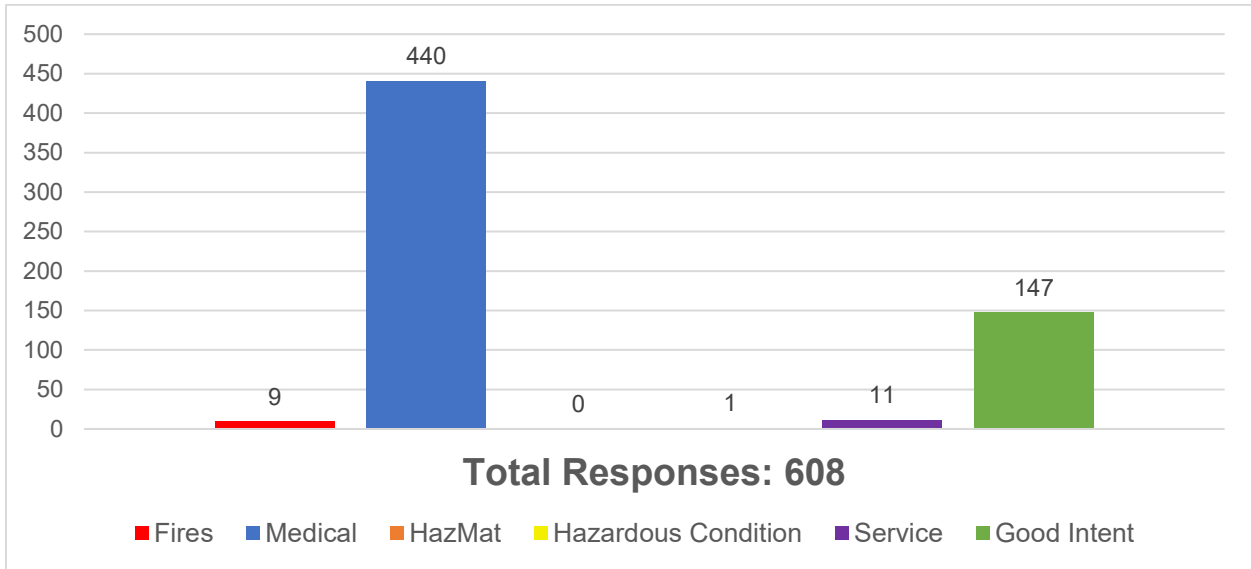

FIRE ACTIVITY REPORT

City of West Hollywood | March 2024

Advanced Life Support (ALS) Transports: transported to hospital in ambulance with paramedic on board;

Basic Life Support (BLS) Transports: transported without paramedic on board

FIRE ACTIVITY REPORT

City of West Hollywood | March 2024

FIRE INCIDENTS:

DATE	TYPE	ADDRESS	NOTES	LOSS
03/02/24	Rubbish Fire	LA BREA & SANTA MONICA	Outside rubbish fire, other	
03/03/24	Structure Fire	1153 VISTA St	Fire was found and contained to bedroom. Fire appeared to have been started by a space heater. Fire damaged a portable cabinet and its contents also wall and ceiling were investigated for extension.	
03/12/24	Rubbish Fire	7100 SANTA MONICA	Trash or rubbish fire, contained	
03/18/24	Structure Fire	1111 HAYWORTH Ave	Grease fire on oven. Employees used dry chemical extinguisher to extinguish fire prior to FD arrival.	
03/22/24	Cooking Fire	9200 SUNSET	E7 arrived to find grease fire out on arrival.	
03/26/24	Cooking Fire	906 DOHENY Dr	E7 made access, investigated and located an apartment with burning contents on the stove. Fire was extinguished by fire personnel.	
03/26/24	Structure Fire	1230 FLORES St	LF8 forced entry through front door and extinguished with a hand line. Cause determined to be clothes left near a sub-floor gas heater ignited. Fire spread, burning through wood floor into sub-floor and into south wall of apartment. No attic involvement.	
03/27/24	Vehicle Fire	8338 DE LONGPRE Ave	Mini Cooper well involved with fire. Fire extinguished with no spread into trees or structure. LASD on scene and will secure vehicle. Unable to locate license plate or VIN # on vehicle.	
03/31/24	Structure Fire	1021 GENESEE Ave	Small amount of lint behind the furnace caught on fire. Smoking up the whole unit. The contents were removed, and gas company notified just in case.	
			TOTAL:	Property: \$0.00 Contents: \$0.00