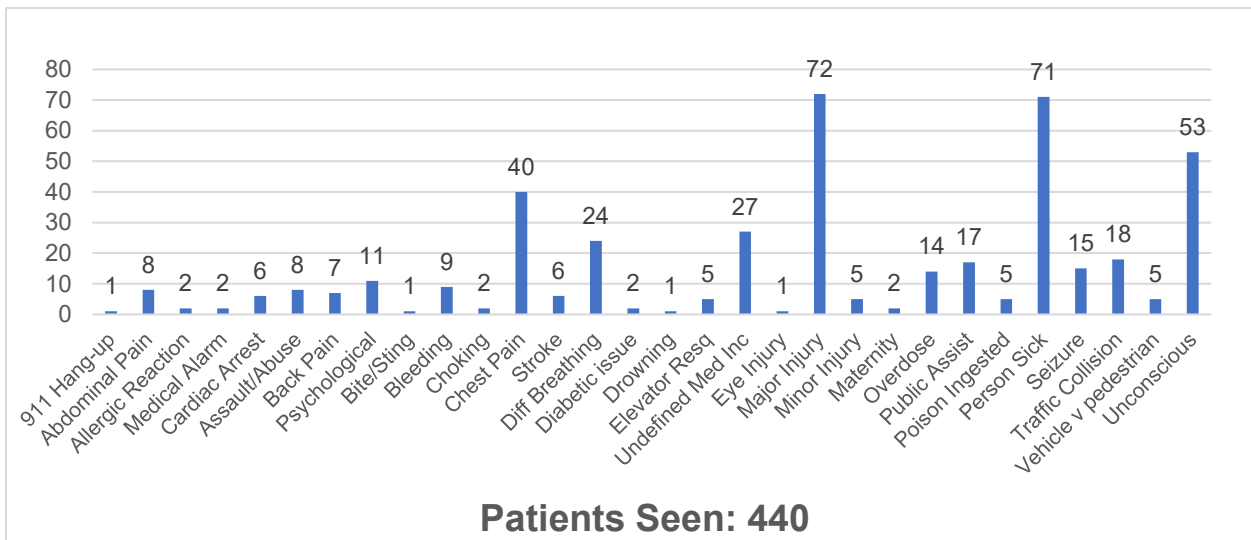

FIRE ACTIVITY REPORT

City of West Hollywood | March 2024

Advanced Life Support (ALS) Transports: transported to hospital in ambulance with paramedic on board;

Basic Life Support (BLS) Transports: transported without paramedic on board

FIRE ACTIVITY REPORT

City of West Hollywood | March 2024

FIRE INCIDENTS:

DATE	TYPE	ADDRESS	NOTES	LOSS
03/02/24	Rubbish Fire	LA BREA & SANTA MONICA	Outside rubbish fire, other	
03/03/24	Structure Fire	1153 VISTA St	Fire was found and contained to bedroom. Fire appeared to have been started by a space heater. Fire damaged a portable cabinet and its contents also wall and ceiling were investigated for extension.	
03/12/24	Rubbish Fire	7100 SANTA MONICA	Trash or rubbish fire, contained	
03/18/24	Structure Fire	1111 HAYWORTH Ave	Grease fire on oven. Employees used dry chemical extinguisher to extinguish fire prior to FD arrival.	
03/22/24	Cooking Fire	9200 SUNSET	E7 arrived to find grease fire out on arrival.	
03/26/24	Cooking Fire	906 DOHENY Dr	E7 made access, investigated and located an apartment with burning contents on the stove. Fire was extinguished by fire personnel.	
03/26/24	Structure Fire	1230 FLORES St	LF8 forced entry through front door and extinguished with a hand line. Cause determined to be clothes left near a sub-floor gas heater ignited. Fire spread, burning through wood floor into sub-floor and into south wall of apartment. No attic involvement.	
03/27/24	Vehicle Fire	8338 DE LONGPRE Ave	Mini Cooper well involved with fire. Fire extinguished with no spread into trees or structure. LASD on scene and will secure vehicle. Unable to locate license plate or VIN # on vehicle.	
03/31/24	Structure Fire	1021 GENESEE Ave	Small amount of lint behind the furnace caught on fire. Smoking up the whole unit. The contents were removed, and gas company notified just in case.	
			TOTAL:	Property: \$0.00 Contents: \$0.00