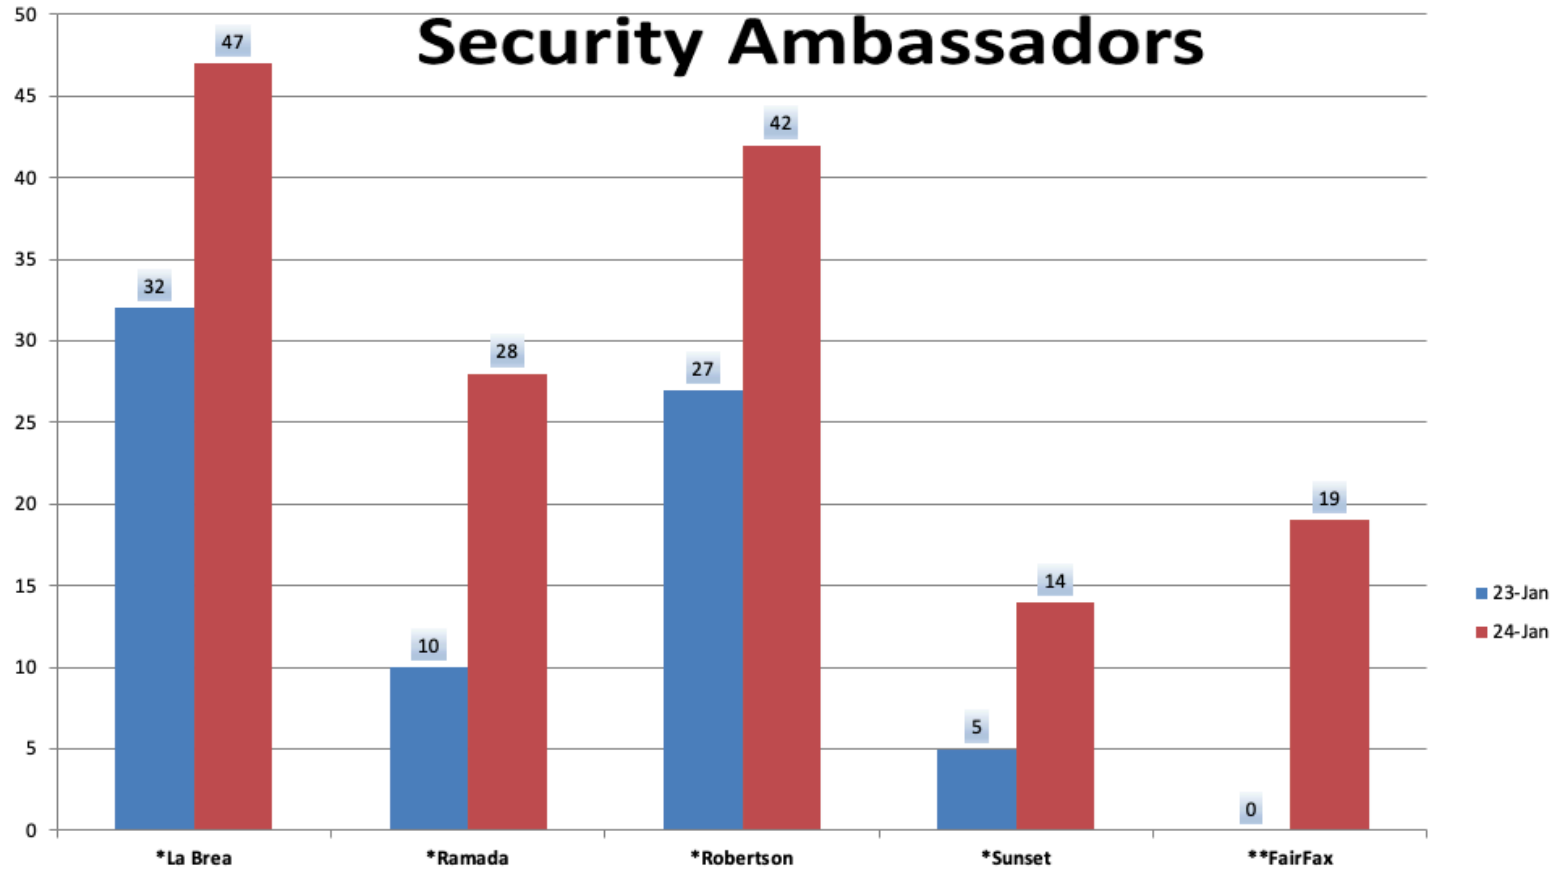

Kiosk

City of West Hollywood Security Ambassadors