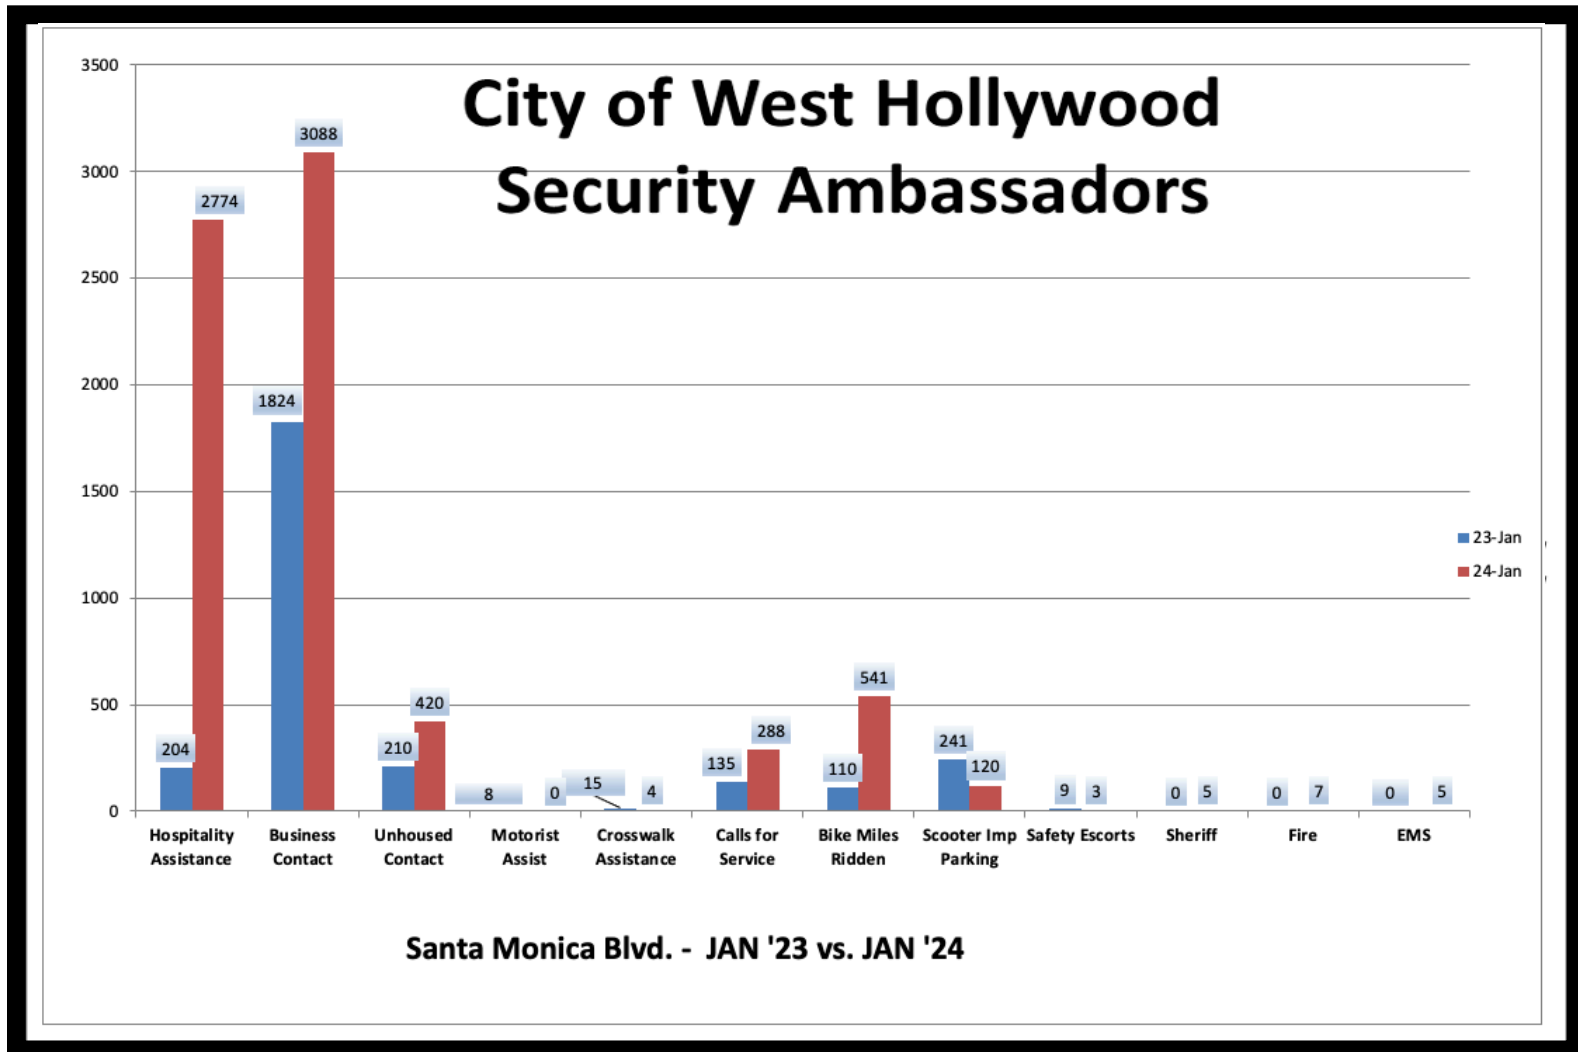

Santa Monica Blvd.

Sunset Blvd.

Melrose Ave.

Plummer Park

West Hollywood Park

City of West Hollywood Security Ambassadors

West Hollwood Park - JAN '23 vs. JAN '24

*WEHO Park Contract began July 2022

Security Ambassador Report – JANUARY 2024

Response Times

Call 1

- Incident Type: PROACTIVE PATROL (TRAFFIC ACCIDENT)
- Location: SANTA MNICA BLVD
- Date/Time of Incident: 1/01/2024 04:52PM
- Police Response (Yes)
- Called: 04:55 PM
- Arrived: 05:02 9M