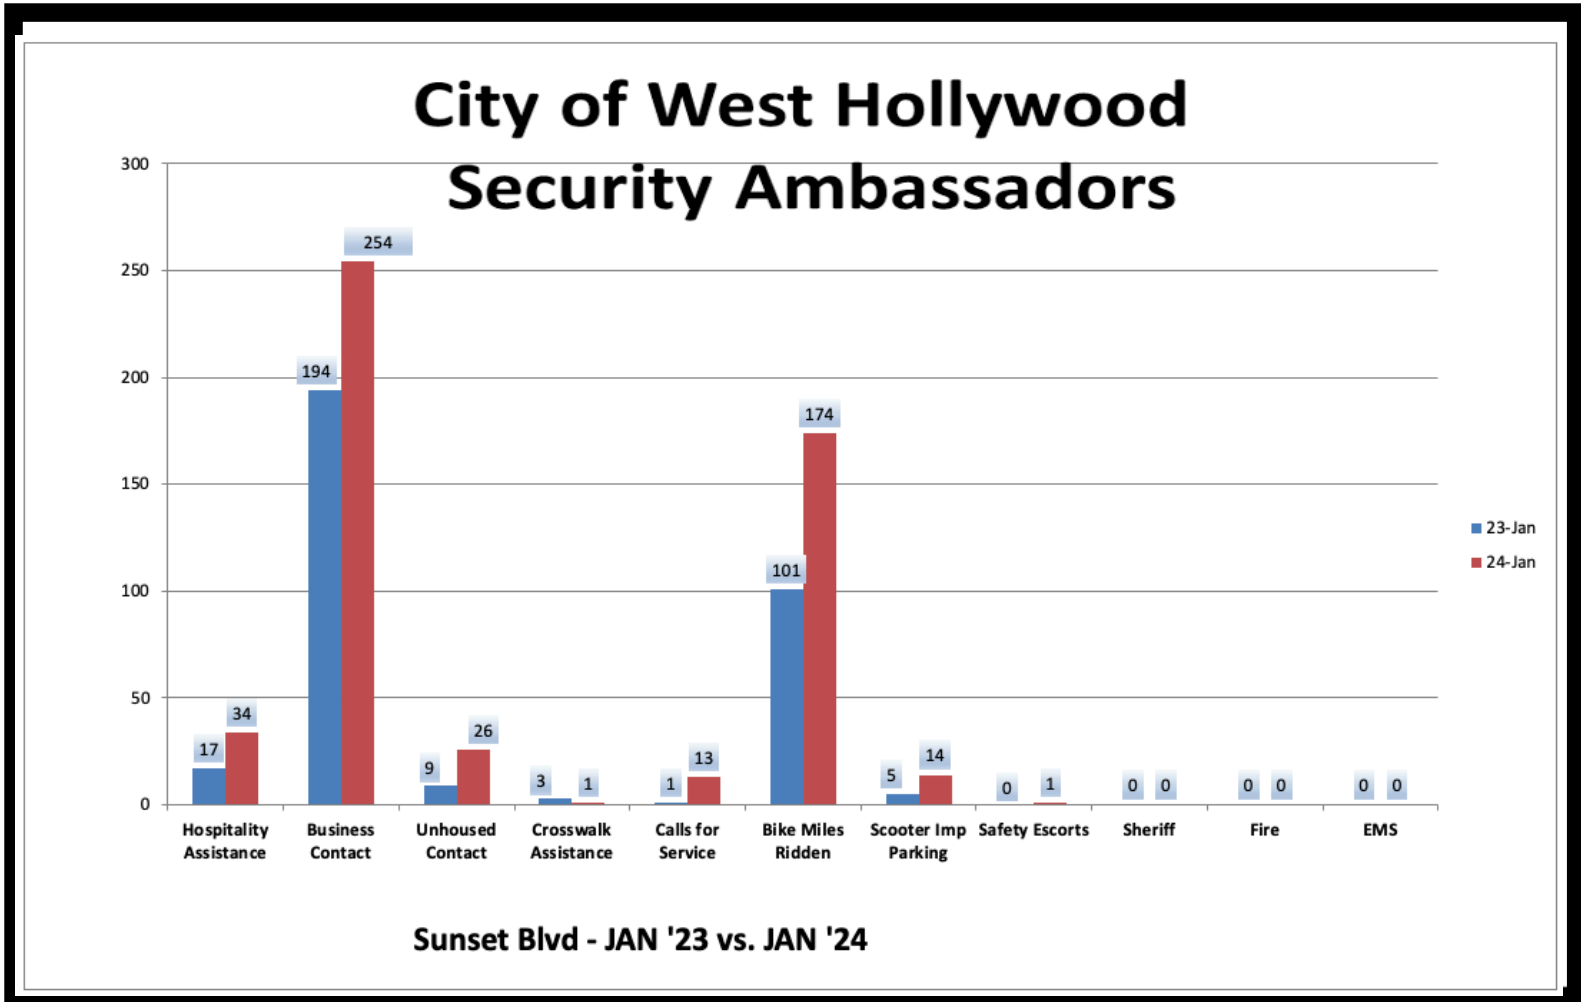

Sunset Blvd.