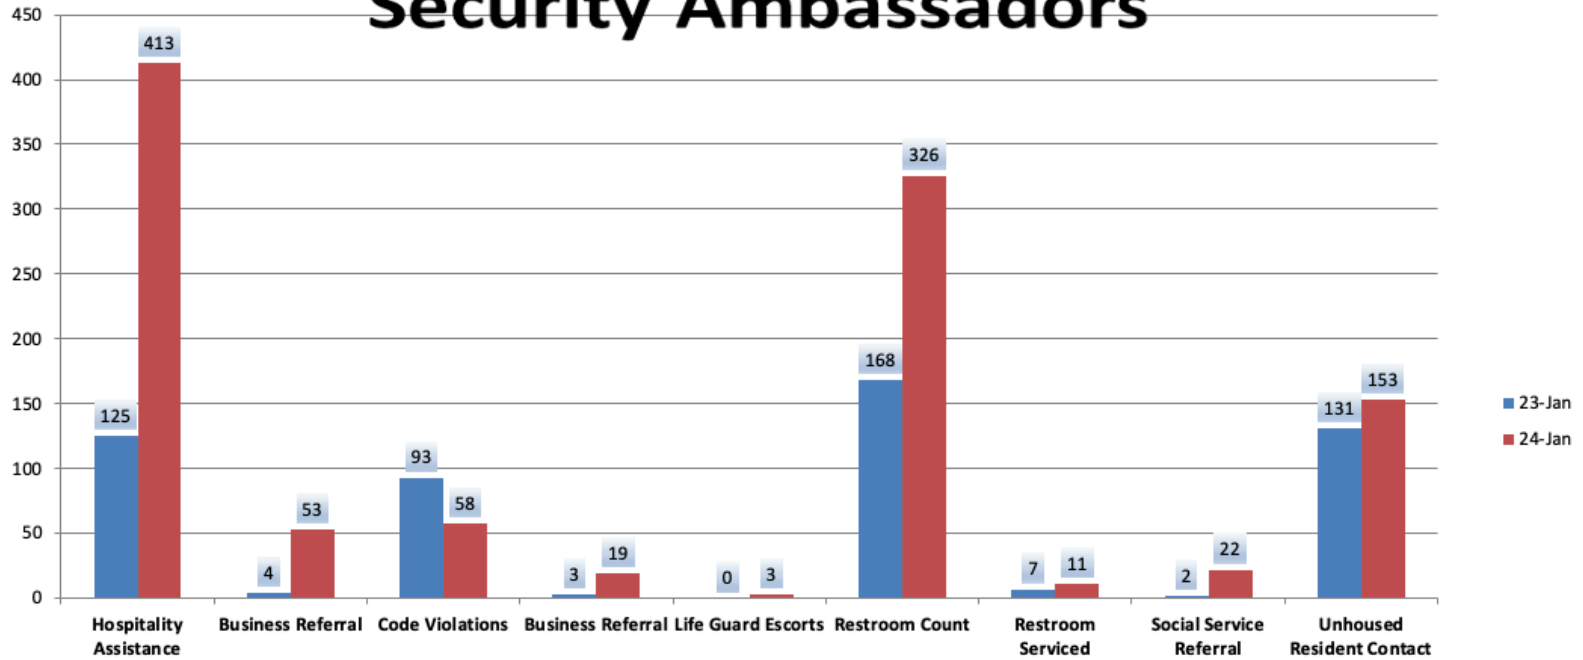

West Hollywood Park

City of West Hollywood Security Ambassadors

West Hollwood Park - JAN '23 vs. JAN '24

*WEHO Park Contract began July 2022