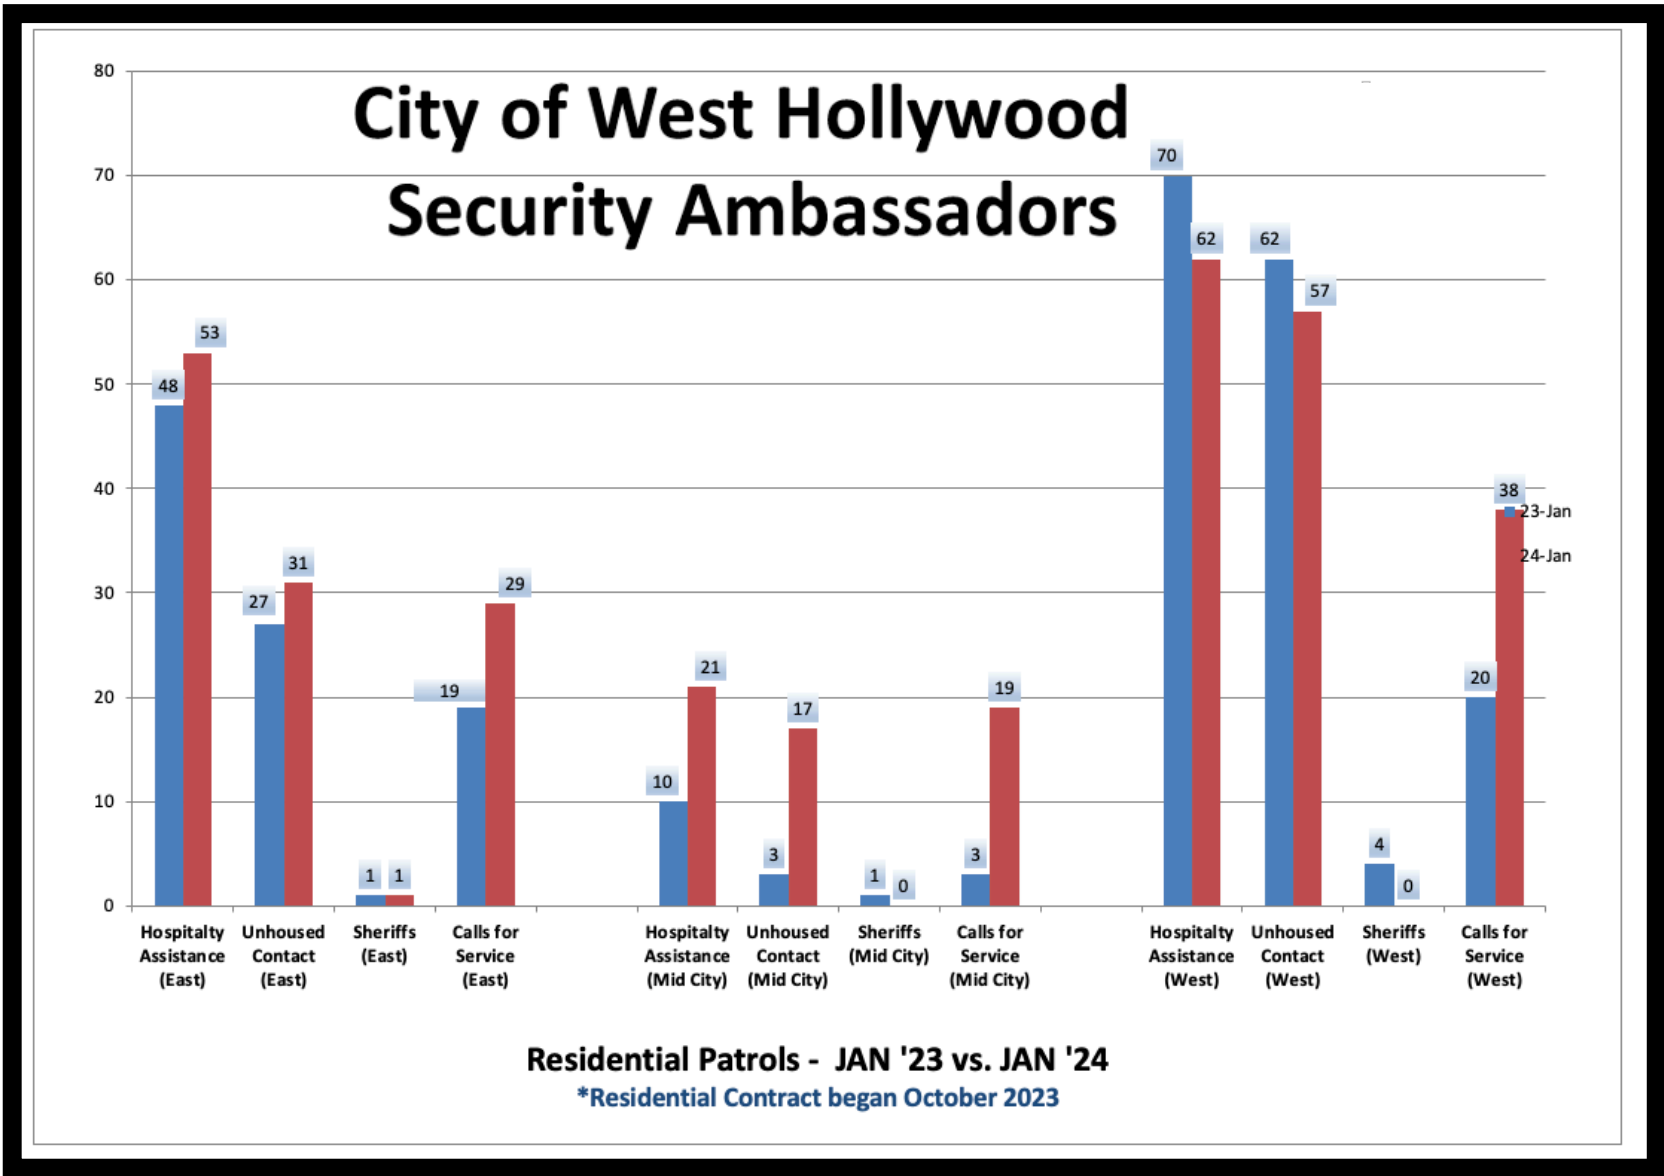

Kiosk

City of West Hollywood Security Ambassadors

Kiosk Contacts- JAN '23 vs JAN '24

***Kiosk Contract began October 2022**

****Melrose Kiosk relocated to Fairfax July 2023**

Residential

All City

Response Times

Security Ambassador Report – JANUARY 2024

Response Times

Call 1

- Incident Type: PROACTIVE PATROL (TRAFFIC ACCIDENT)
- Location: SANTA MNICA BLVD
- Date/Time of Incident: 1/01/2024 04:52PM
- Police Response (Yes)
- Called: 04:55 PM
- Arrived: 05:02 9M