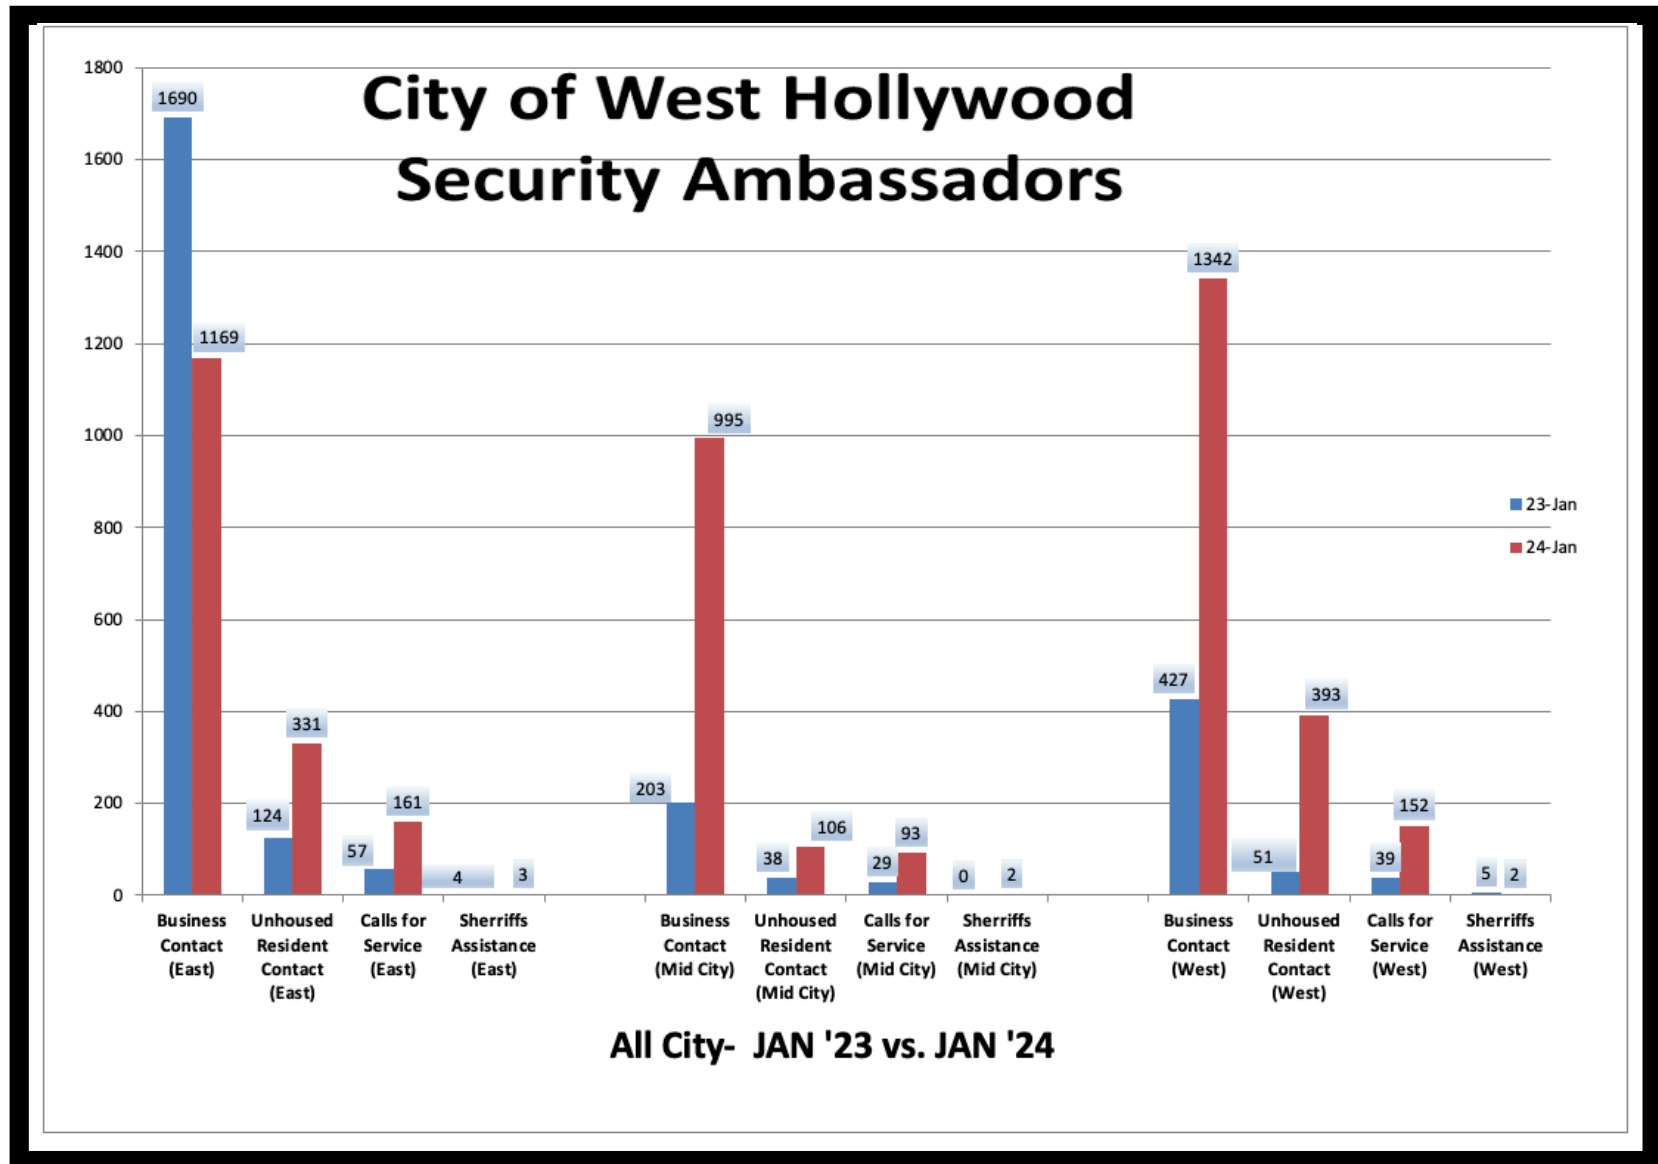

Kiosk

City of West Hollywood Security Ambassadors

Kiosk Contacts- JAN '23 vs JAN '24

***Kiosk Contract began October 2022**

****Melrose Kiosk relocated to Fairfax July 2023**

Residential

All City

Response Times

Security Ambassador Report – JANUARY 2024

Response Times

Call 1

- Incident Type: PROACTIVE PATROL (TRAFFIC ACCIDENT)
- Location: SANTA MNICA BLVD
- Date/Time of Incident: 1/01/2024 04:52PM
- Police Response (Yes)
- Called: 04:55 PM
- Arrived: 05:02 9M