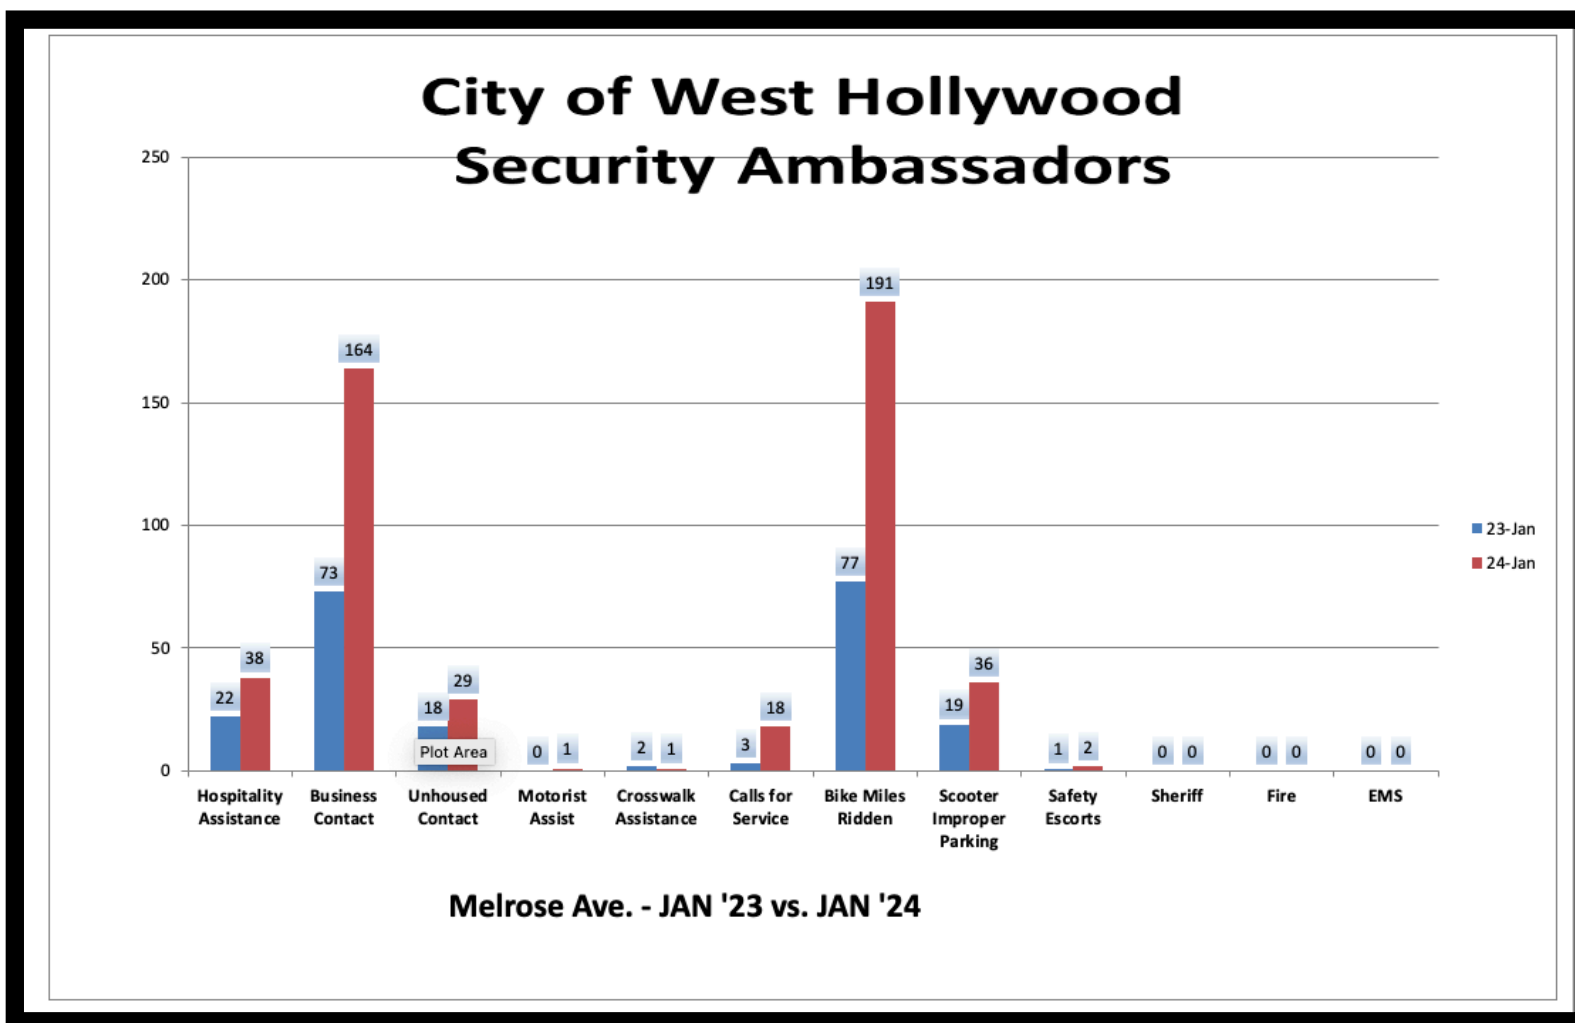

Melrose Ave.