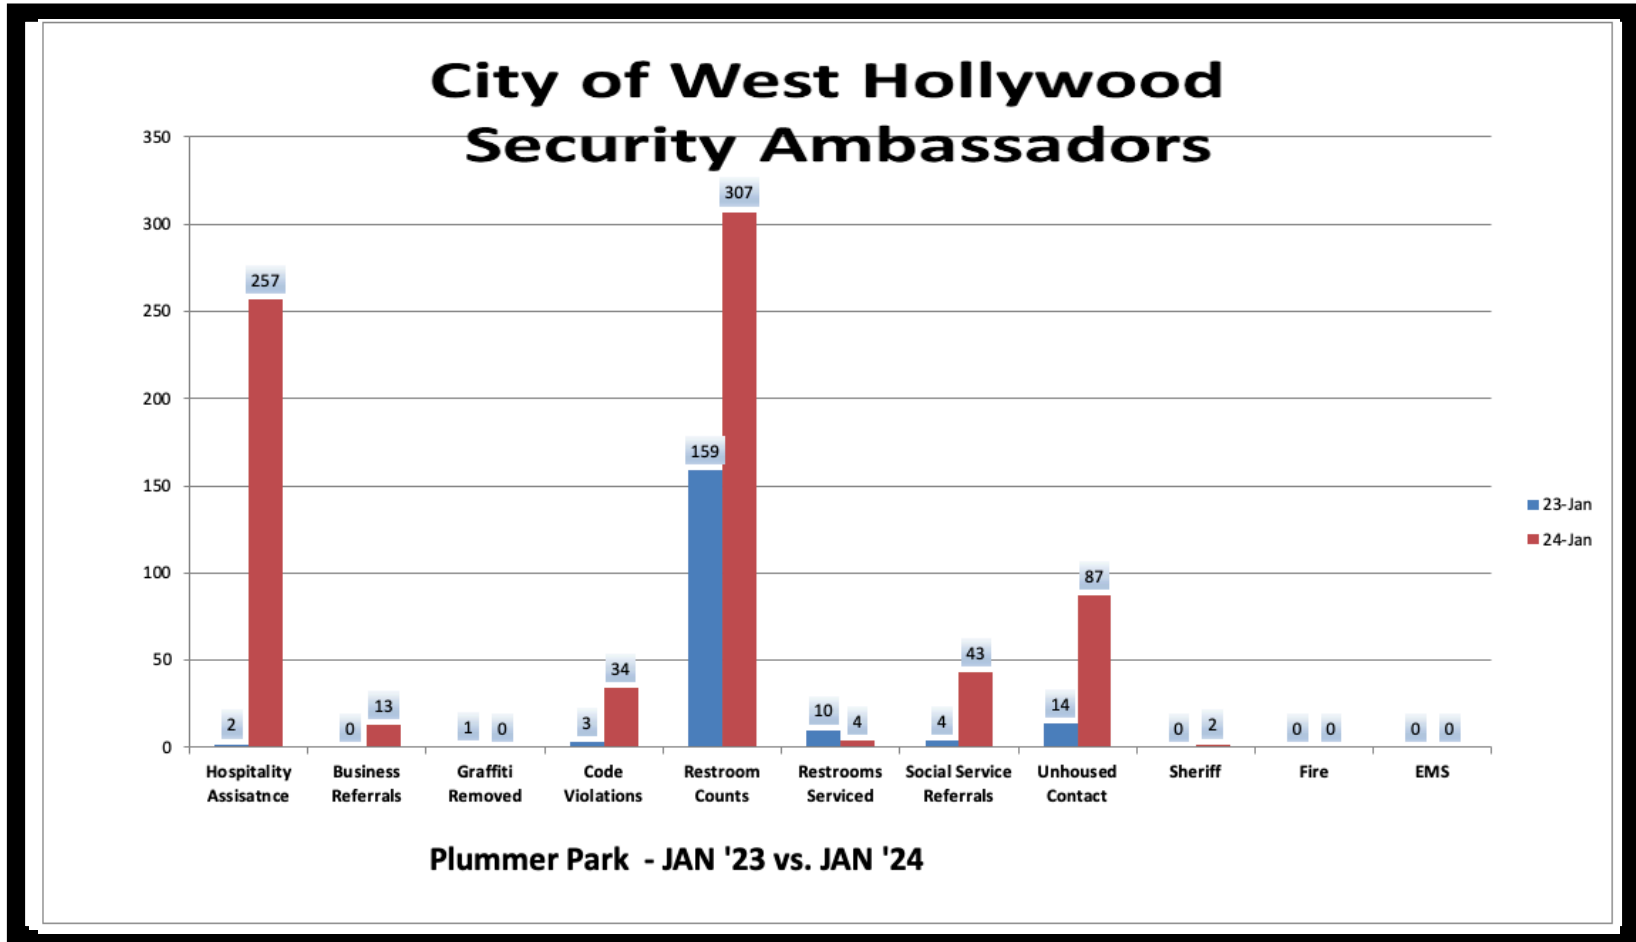

Plummer Park