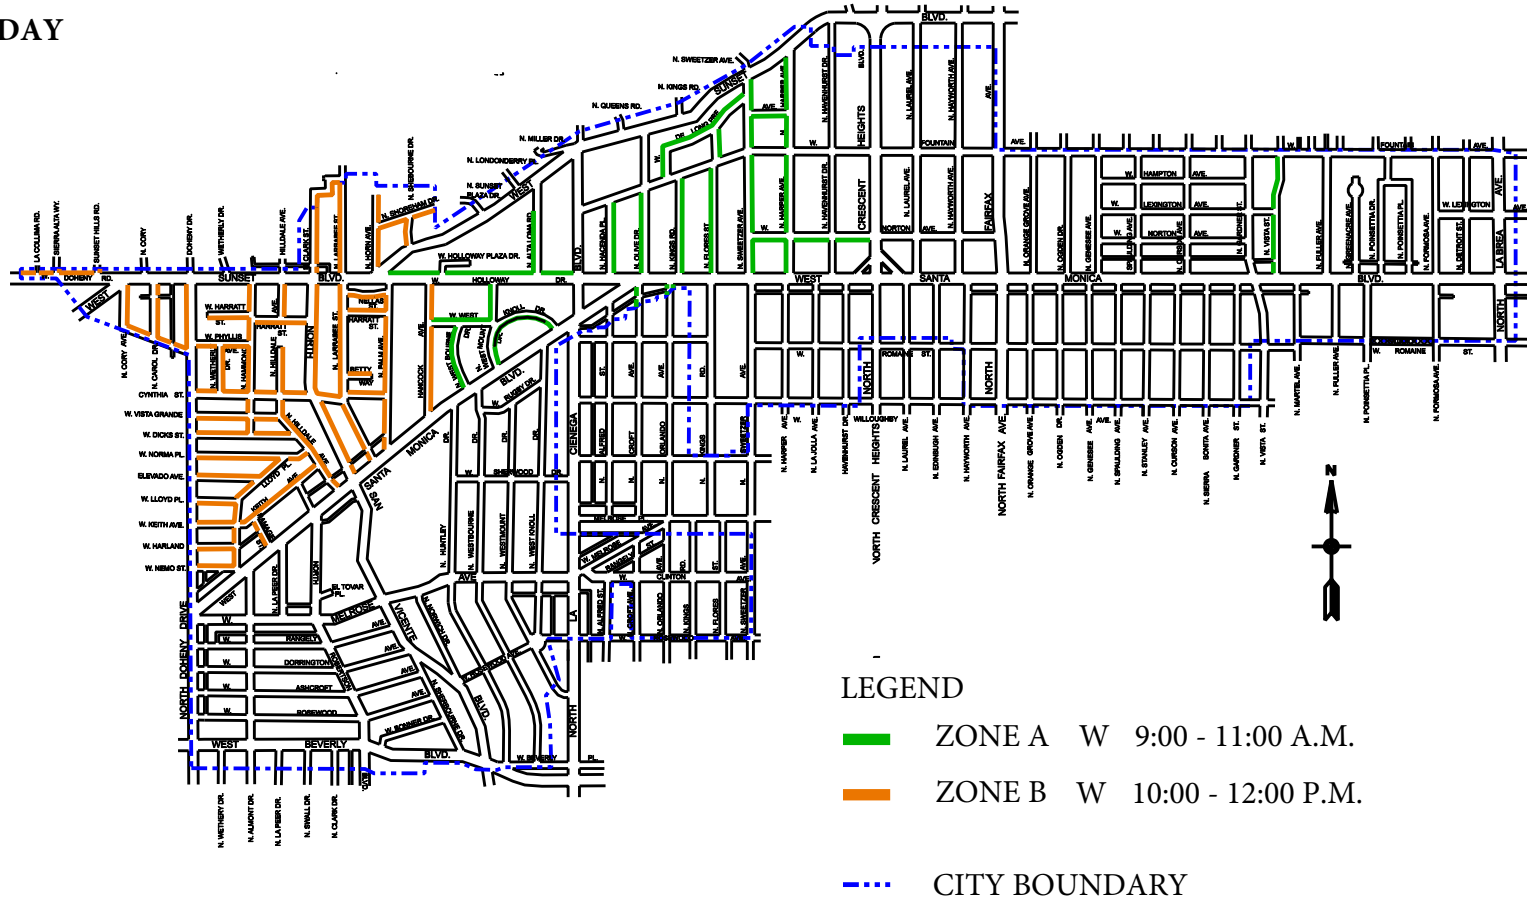

CITY OF WEST HOLLYWOOD

RESIDENTIAL STREET SWEEPING MAP

MONDAY

CITY OF WEST HOLLYWOOD

RESIDENTIAL STREET SWEEPING MAP

TUESDAY

CITY OF WEST HOLLYWOOD RESIDENTIAL STREET SWEEPING MAP

WEDNESDAY

CITY OF WEST HOLLYWOOD

RESIDENTIAL STREET SWEEPING MAP

THURSDAY

LEGEND

- █ ZONE A TH 8:00 - 9:00 A.M.
- █ ZONE B TH 8:00 - 10:00 A.M.
- █ ZONE C TH 9:00 - 11:00 A.M.
- █ ZONE D TH 10:00 - 12:00 P.M.
- █ ZONE E TH 12:00 - 2:00 P.M.
- █ ZONE F TH 5:00 - 7:00 A.M.
- - - CITY BOUNDARY

CITY OF WEST HOLLYWOOD

RESIDENTIAL STREET SWEEPING MAP

FRIDAY