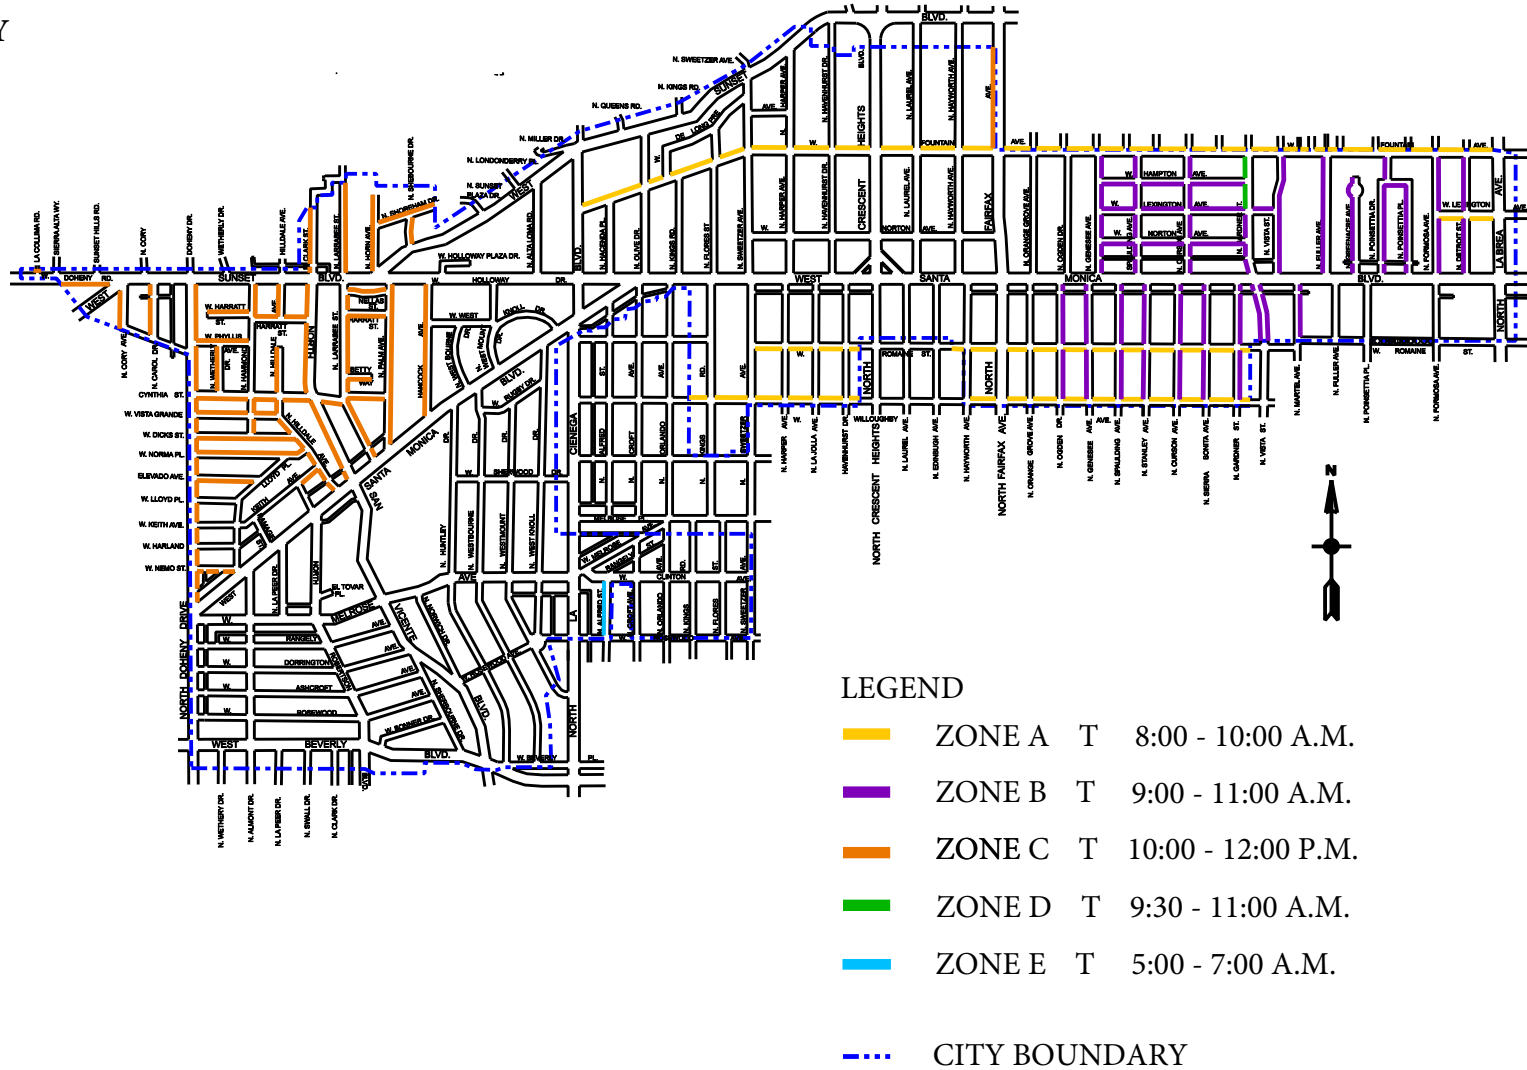

CITY OF WEST HOLLYWOOD

RESIDENTIAL STREET SWEEPING MAP

MONDAY

CITY OF WEST HOLLYWOOD

RESIDENTIAL STREET SWEEPING MAP

TUESDAY

CITY OF WEST HOLLYWOOD RESIDENTIAL STREET SWEEPING MAP

WEDNESDAY

CITY OF WEST HOLLYWOOD

RESIDENTIAL STREET SWEEPING MAP

THURSDAY

LEGEND

- █ ZONE A TH 8:00 - 9:00 A.M.
- █ ZONE B TH 8:00 - 10:00 A.M.
- █ ZONE C TH 9:00 - 11:00 A.M.
- █ ZONE D TH 10:00 - 12:00 P.M.
- █ ZONE E TH 12:00 - 2:00 P.M.
- █ ZONE F TH 5:00 - 7:00 A.M.
- - - CITY BOUNDARY

CITY OF WEST HOLLYWOOD

RESIDENTIAL STREET SWEEPING MAP

FRIDAY