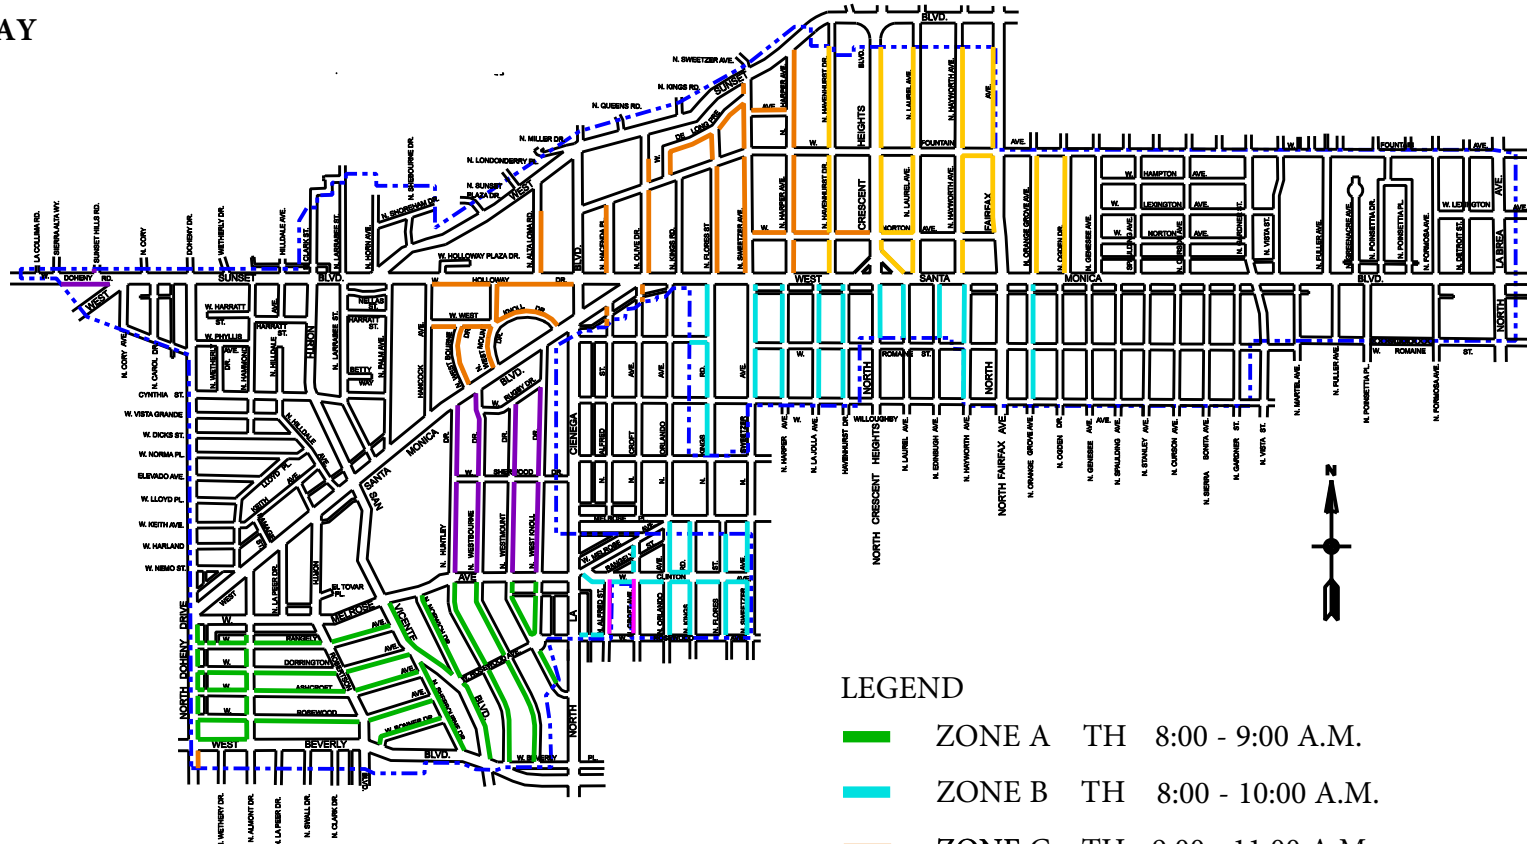

CITY OF WEST HOLLYWOOD

RESIDENTIAL STREET SWEEPING MAP

MONDAY

CITY OF WEST HOLLYWOOD

RESIDENTIAL STREET SWEEPING MAP

TUESDAY

CITY OF WEST HOLLYWOOD RESIDENTIAL STREET SWEEPING MAP

WEDNESDAY

CITY OF WEST HOLLYWOOD

RESIDENTIAL STREET SWEEPING MAP

THURSDAY

LEGEND

- █ ZONE A TH 8:00 - 9:00 A.M.
- █ ZONE B TH 8:00 - 10:00 A.M.
- █ ZONE C TH 9:00 - 11:00 A.M.
- █ ZONE D TH 10:00 - 12:00 P.M.
- █ ZONE E TH 12:00 - 2:00 P.M.
- █ ZONE F TH 5:00 - 7:00 A.M.
- - - CITY BOUNDARY

CITY OF WEST HOLLYWOOD

RESIDENTIAL STREET SWEEPING MAP

FRIDAY