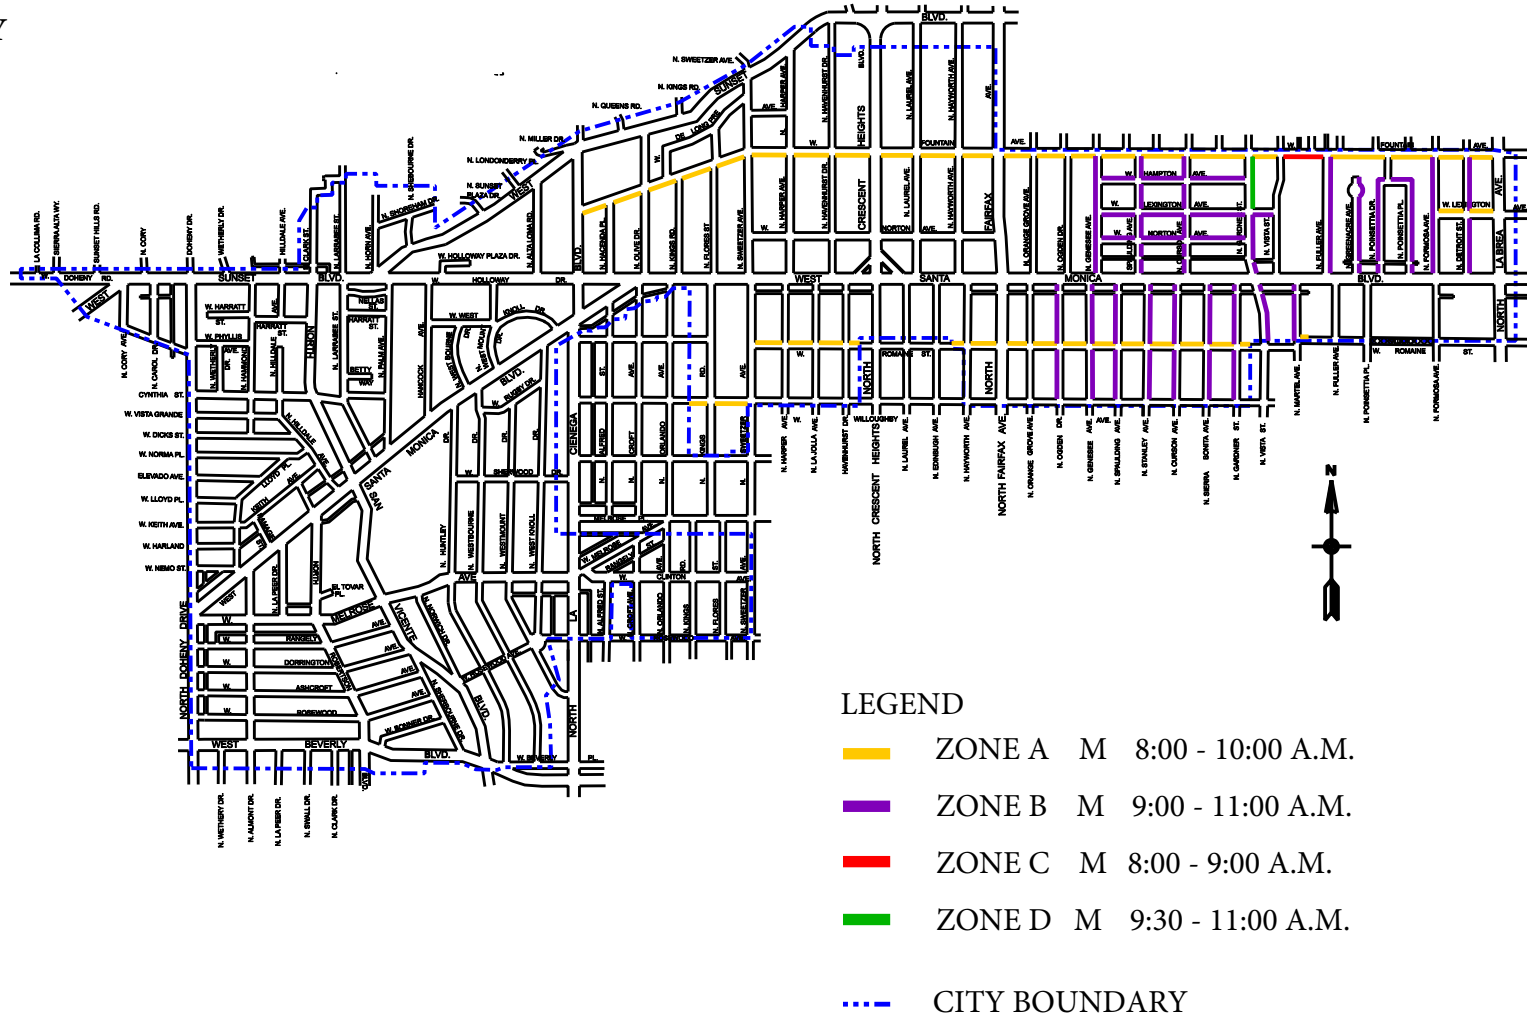

CITY OF WEST HOLLYWOOD

RESIDENTIAL STREET SWEEPING MAP

MONDAY

CITY OF WEST HOLLYWOOD

RESIDENTIAL STREET SWEEPING MAP

TUESDAY

CITY OF WEST HOLLYWOOD RESIDENTIAL STREET SWEEPING MAP

WEDNESDAY

CITY OF WEST HOLLYWOOD

RESIDENTIAL STREET SWEEPING MAP

THURSDAY

LEGEND

- █ ZONE A TH 8:00 - 9:00 A.M.
- █ ZONE B TH 8:00 - 10:00 A.M.
- █ ZONE C TH 9:00 - 11:00 A.M.
- █ ZONE D TH 10:00 - 12:00 P.M.
- █ ZONE E TH 12:00 - 2:00 P.M.
- █ ZONE F TH 5:00 - 7:00 A.M.
- - - CITY BOUNDARY

CITY OF WEST HOLLYWOOD

RESIDENTIAL STREET SWEEPING MAP

FRIDAY