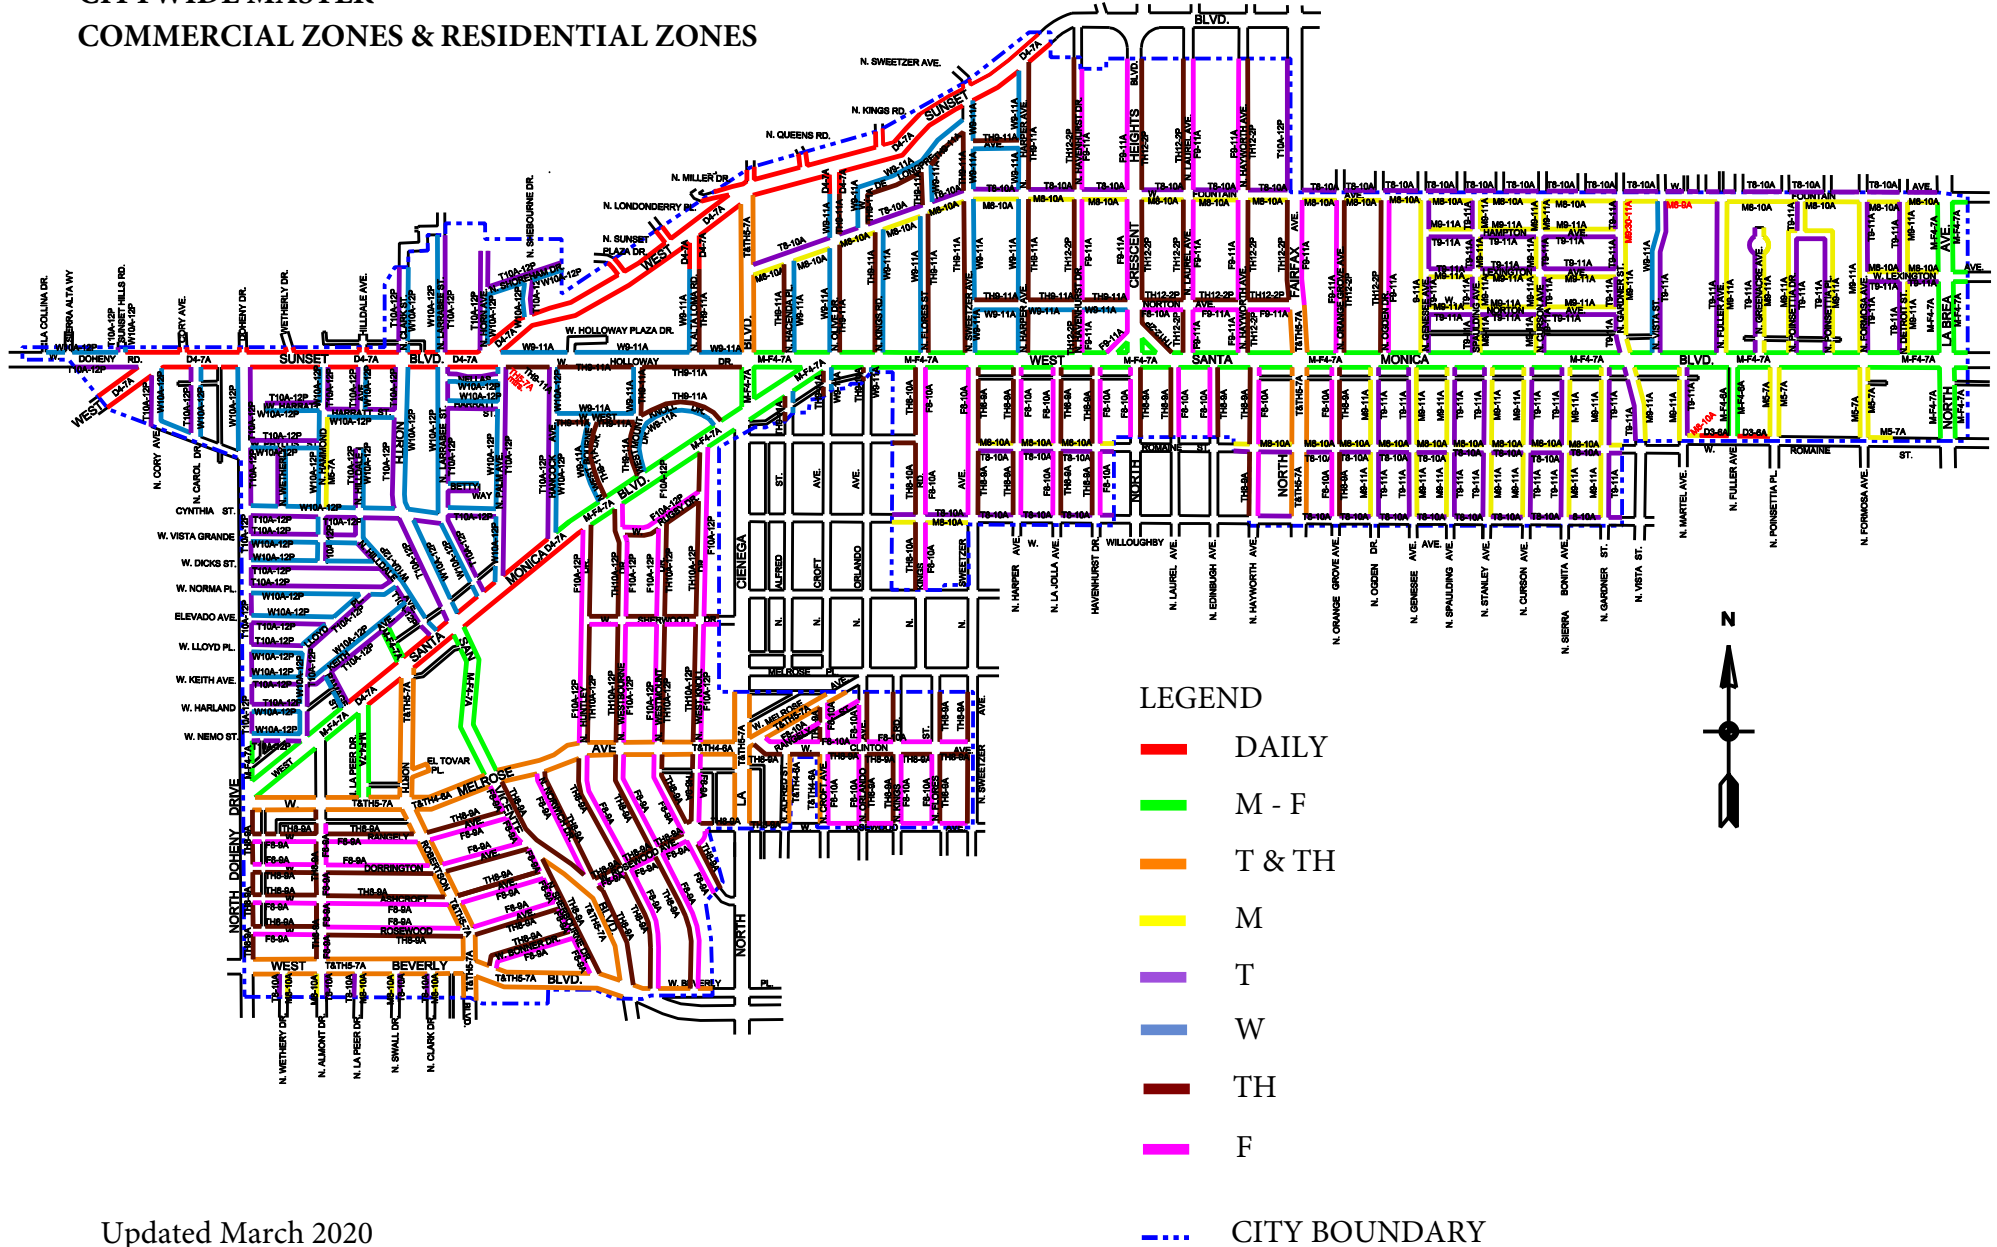

CITY OF WEST HOLLYWOOD

STREET SWEEPING MAP

CITYWIDE MASTER COMMERCIAL ZONES & RESIDENTIAL ZONES

Updated March 2020