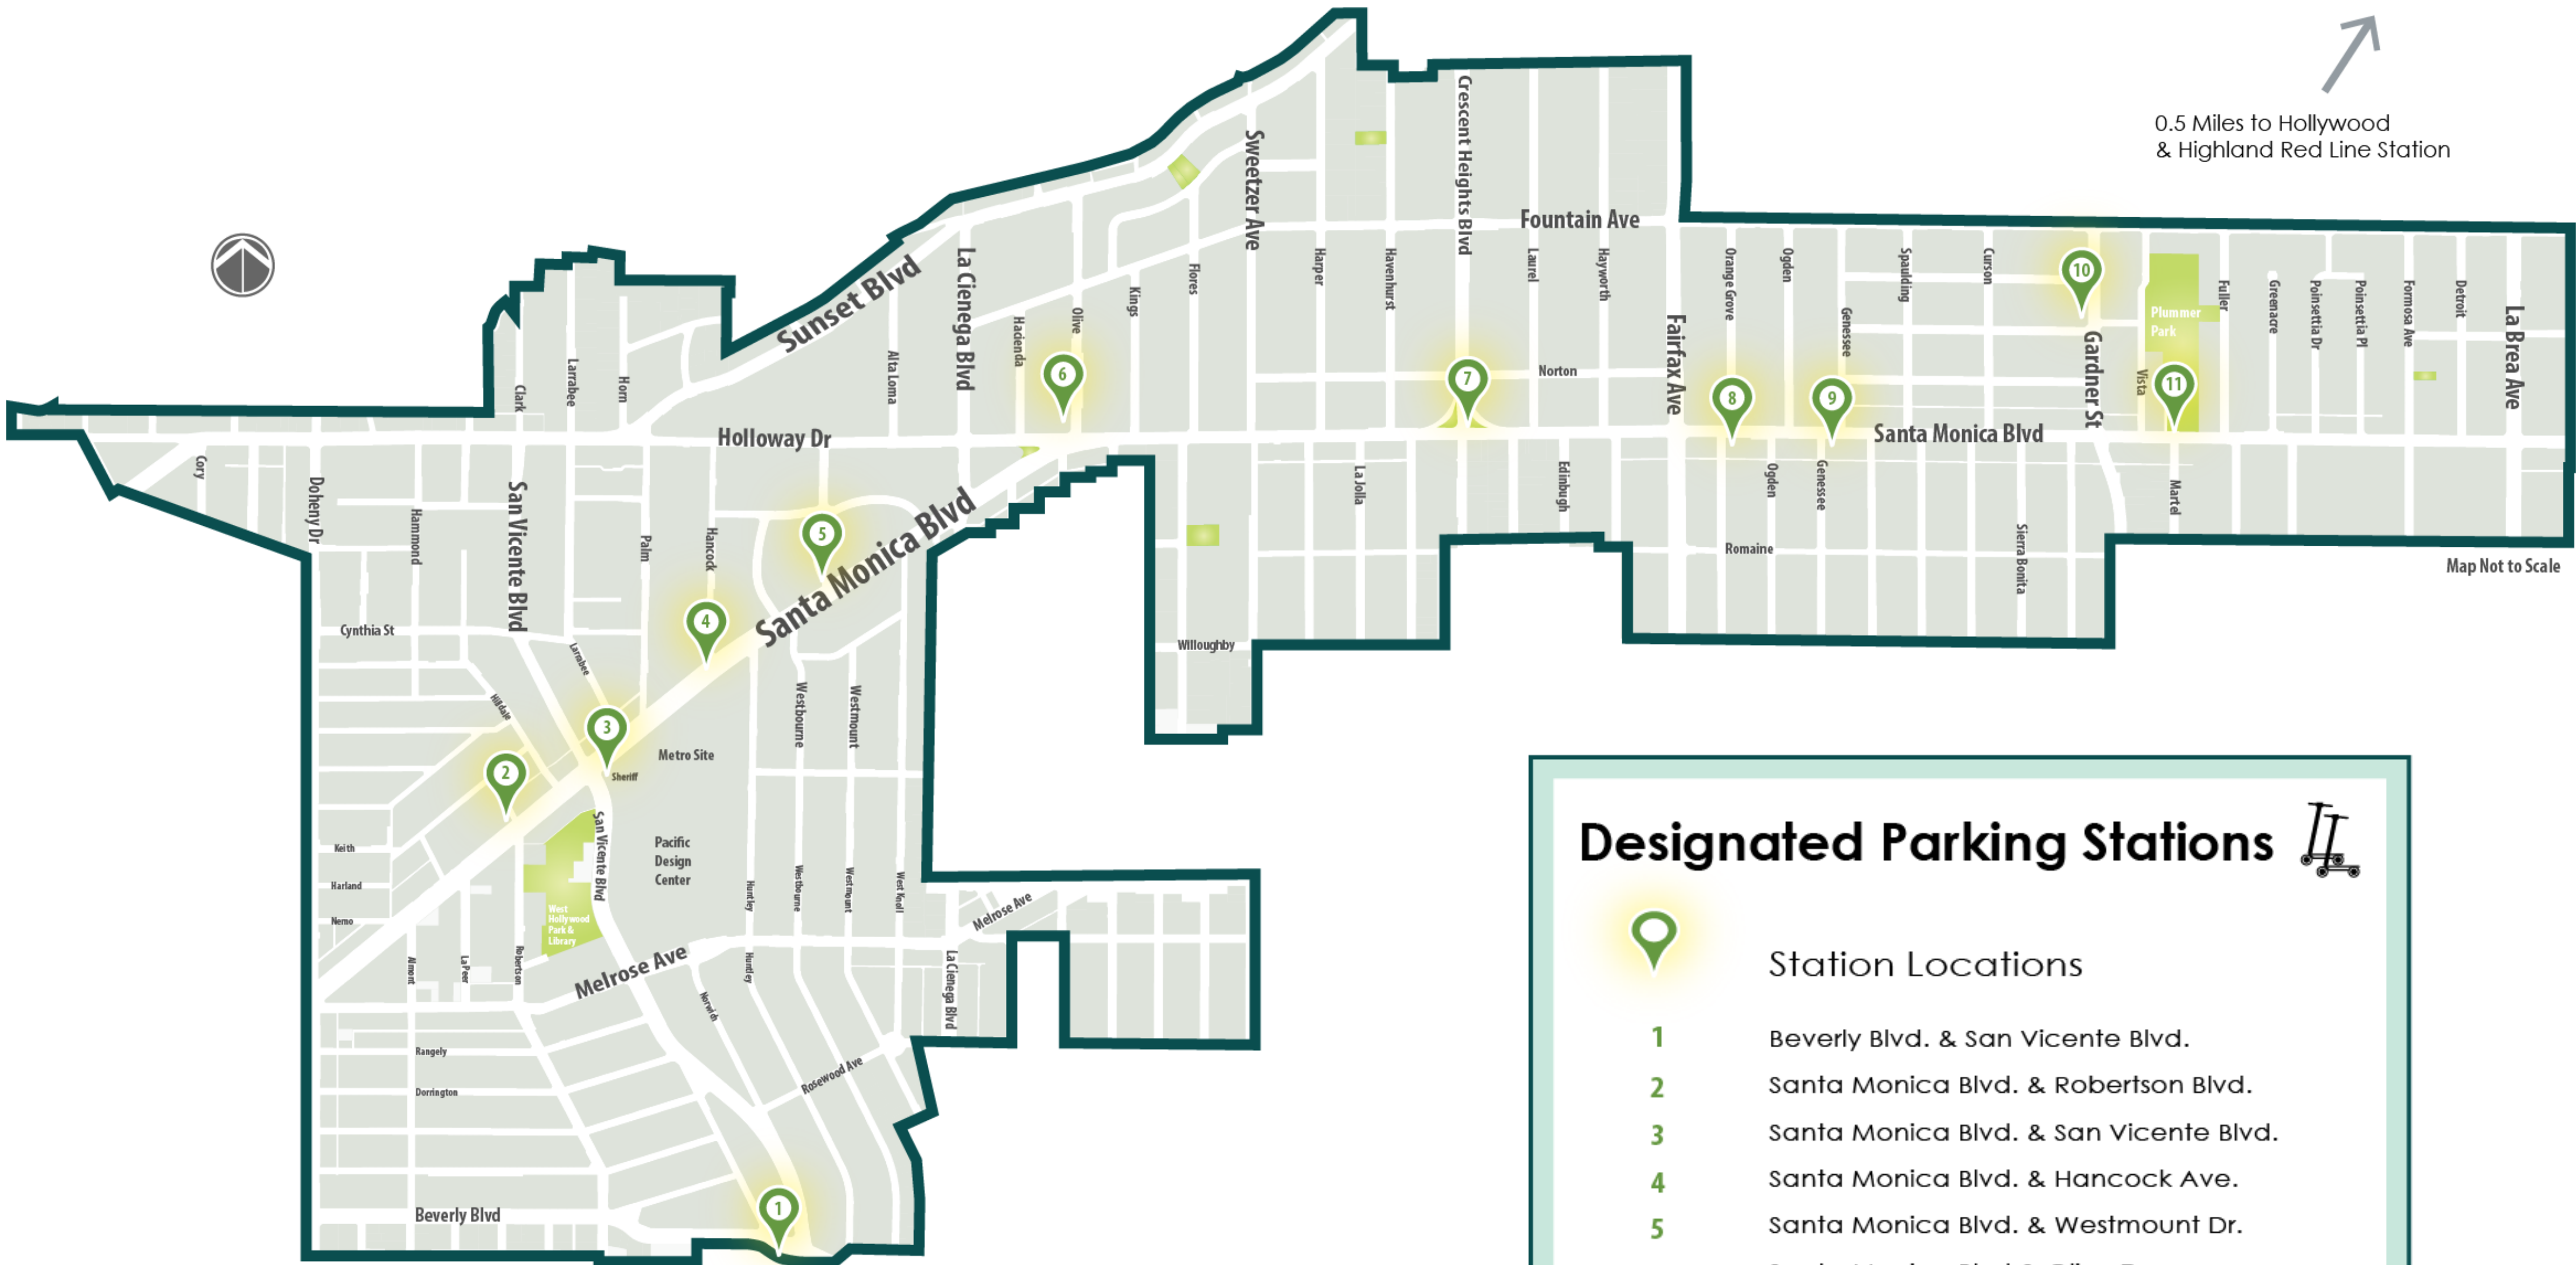

0.5 Miles to Hollywood
& Highland Red Line Station

Map Not to Scale

1 Mile to Downtown
Beverly Hills

Designated Parking Stations

Station Locations

- 1 Beverly Blvd. & San Vicente Blvd.
- 2 Santa Monica Blvd. & Robertson Blvd.
- 3 Santa Monica Blvd. & San Vicente Blvd.
- 4 Santa Monica Blvd. & Hancock Ave.
- 5 Santa Monica Blvd. & Westmount Dr.
- 6 Santa Monica Blvd & Olive Dr.
- 7 Santa Monica Blvd & Crescent Heights Blvd.
- 8 Santa Monica Blvd & Orange Grove Ave.
- 9 Santa Monica Blvd & Genessee Ave.
- 10 Lexington Ave. & Gardner Street
- 11 Santa Monica Blvd & Plummer Park