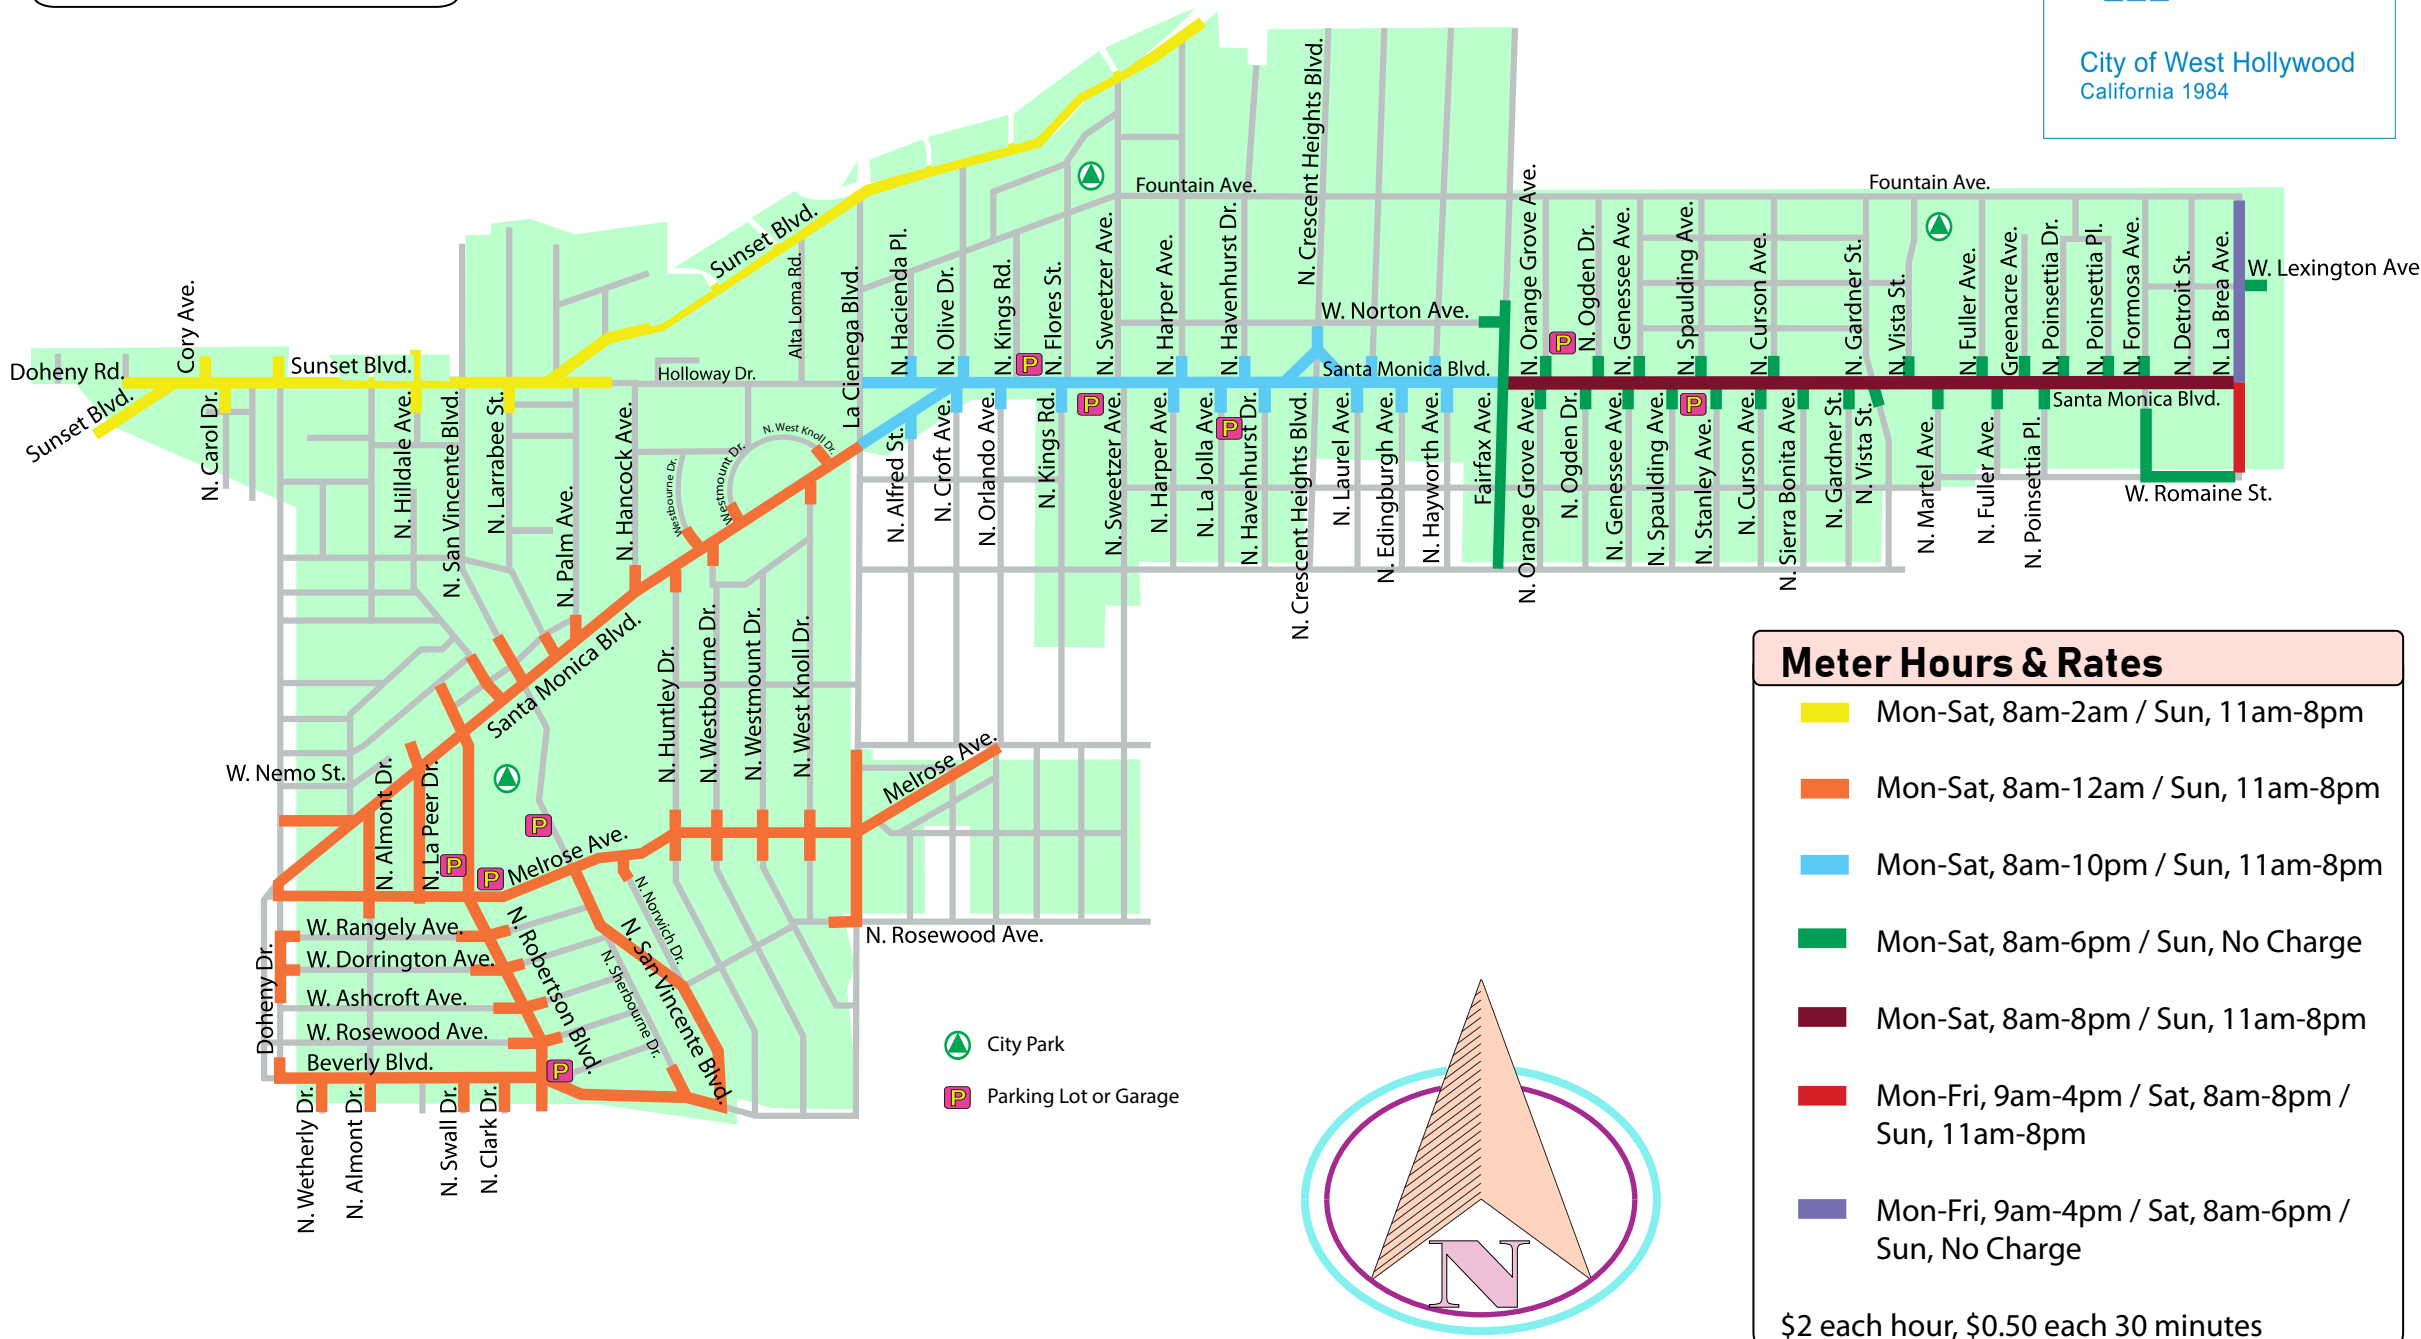

# Parking Services Division

8300 Santa Monica Blvd  
 West Hollywood, CA 90069  
 permitparking@weho.org

## Meter Hours & Rates

- █ Mon-Sat, 8am-2am / Sun, 11am-8pm
- █ Mon-Sat, 8am-12am / Sun, 11am-8pm
- █ Mon-Sat, 8am-10pm / Sun, 11am-8pm
- █ Mon-Sat, 8am-6pm / Sun, No Charge
- █ Mon-Sat, 8am-8pm / Sun, 11am-8pm
- █ Mon-Fri, 9am-4pm / Sat, 8am-8pm / Sun, 11am-8pm
- █ Mon-Fri, 9am-4pm / Sat, 8am-6pm / Sun, No Charge

\$2 each hour, \$0.50 each 30 minutes