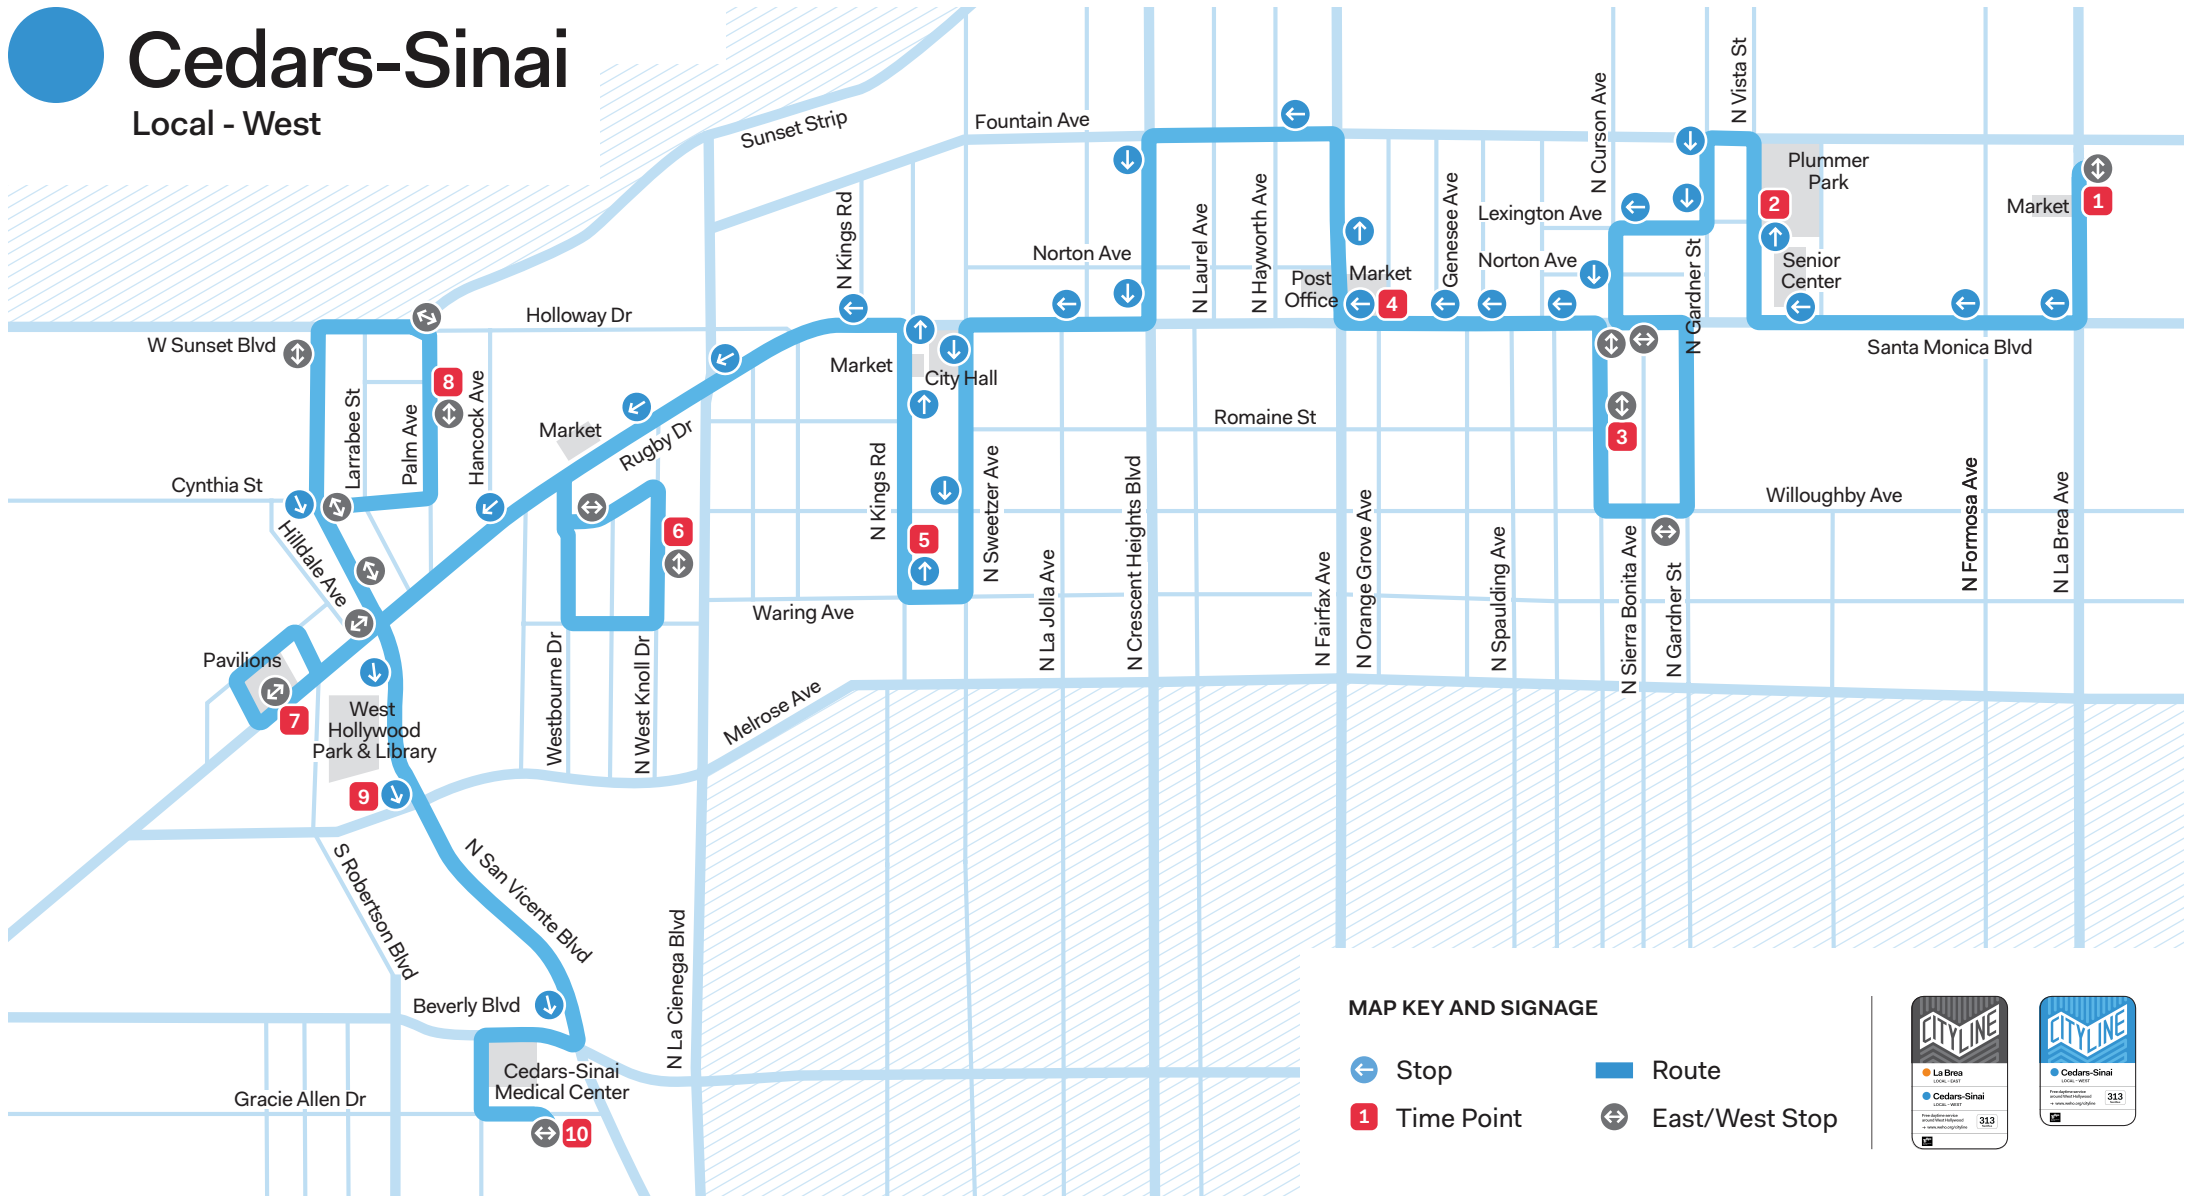

CLEAN FUEL
Natural gas minimizes environmental impact

Free City Shuttle

Cedars-Sinai
La Brea

East to La Brea
West to Cedars-Sinai

EFFECTIVE SEP 17, 2018

Cedars-Sinai

Local - West

1 La Brea / Fountain	2 Plummer Park / Vista	3 Curson / Romaine	4 Santa Monica / Fairfax	5 800 N. Kings Rd	6 838 N. West Knoll Dr	7 Pavilions	8 959 N. Palm Ave	9 Library	10 Gracie Allen / Cedars-Sinai
9:00 am	9:06 am	9:14 am	9:18 am	9:28 am	9:38 am	9:44 am	9:51 am	9:56 am	10:00 am
9:30 am	9:36 am	9:44 am	9:48 am	9:58 am	10:08 am	10:14 am	10:21 am	10:26 am	10:32 am
10:11 am	10:17 am	10:25 am	10:28 am	10:38 am	10:48 am	10:53 am	11:00 am	11:05 am	11:12 am
10:40 am	10:46 am	10:54 am	10:58 am	11:08 am	11:18 am	11:23 am	11:30 am	11:34 am	11:40 am
11:11 am	11:17 am	11:25 am	11:29 am	11:40 am	11:50 am	11:55 am	12:01 pm	12:05 pm	12:11 pm
11:42 am	11:48 am	11:56 am	12:00 pm	12:10 pm	12:20 pm	12:25 pm	12:31 pm	12:36 pm	12:42 pm
12:11 pm	12:17 pm	12:24 pm	12:28 pm	12:39 pm	12:47 pm	12:53 pm	1:01 pm	1:06 pm	1:12 pm
12:37 pm	12:44 pm	12:51 pm	12:55 pm	1:06 pm	1:15 pm	1:21 pm	1:27 pm	1:32 pm	1:38 pm
1:14 pm	1:20 pm	1:28 pm	1:32 pm	1:43 pm	1:52 pm	1:58 pm	2:04 pm	2:09 pm	2:15 pm
1:46 pm	1:52 pm	2:00 pm	2:04 pm	2:15 pm	2:24 pm	2:30 pm	2:36 pm	2:40 pm	2:46 pm
2:33 pm	2:40 pm	2:47 pm	2:52 pm	3:02 pm	3:11 pm	3:17 pm	3:23 pm	3:29 pm	3:35 pm
2:55 pm	3:01 pm	3:09 pm	3:14 pm	3:25 pm	3:34 pm	3:40 pm	3:47 pm	3:51 pm	3:58 pm
3:29 pm	3:35 pm	3:43 pm	3:47 pm	3:58 pm	4:08 pm	4:13 pm	4:20 pm	4:23 pm	4:30 pm
4:03 pm	4:10 pm	4:18 pm	4:21 pm	4:32 pm	4:41 pm	4:46 pm	4:53 pm	4:58 pm	5:05 pm
4:34 pm	4:40 pm	4:48 pm	4:51 pm	5:01 pm	5:10 pm	5:16 pm	5:23 pm	5:29 pm	5:35 pm
4:58 pm	5:04 pm	5:12 pm	5:16pm	5:27 pm	5:35 pm	5:42 pm	5:48 pm	5:52 pm	5:58 pm