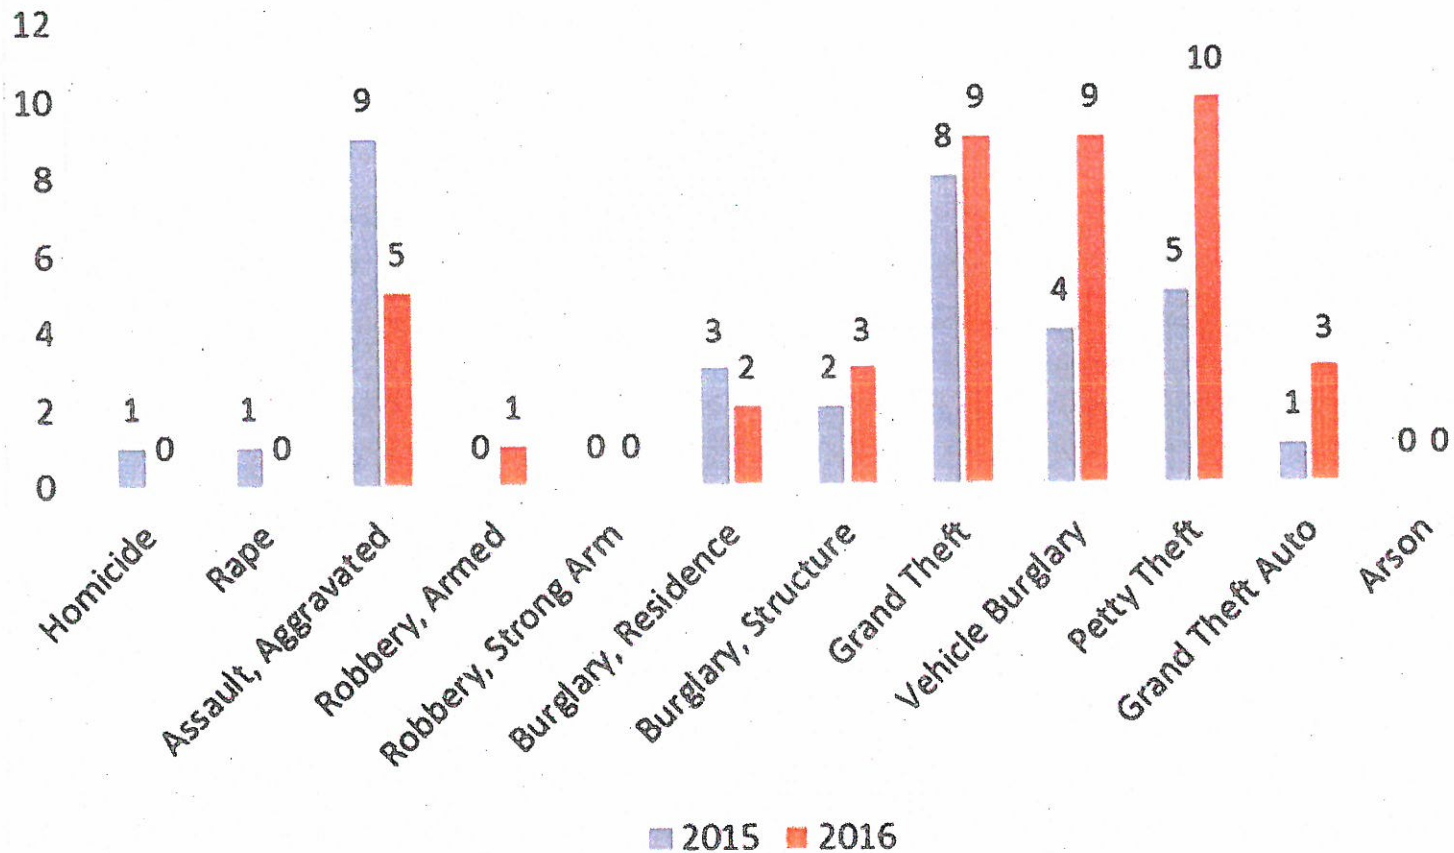

West Hollywood – Whole City Part I Crime October 2015 vs. October 2016

West Hollywood – West District Part I Crime October 2015 vs. October 2016

West Hollywood – City Center Part I Crime October 2015 vs. October 2016

West Hollywood – East District Part I Crime October 2015 vs. October 2016

Prepared by WHD/CAU/BH

Stats extracted on 11/08/2016, from LARCIS report 5c. Per UCR rules, Homicide, Rape and Aggravated Assault stats are counted by victim. All other stats are counted by incident.