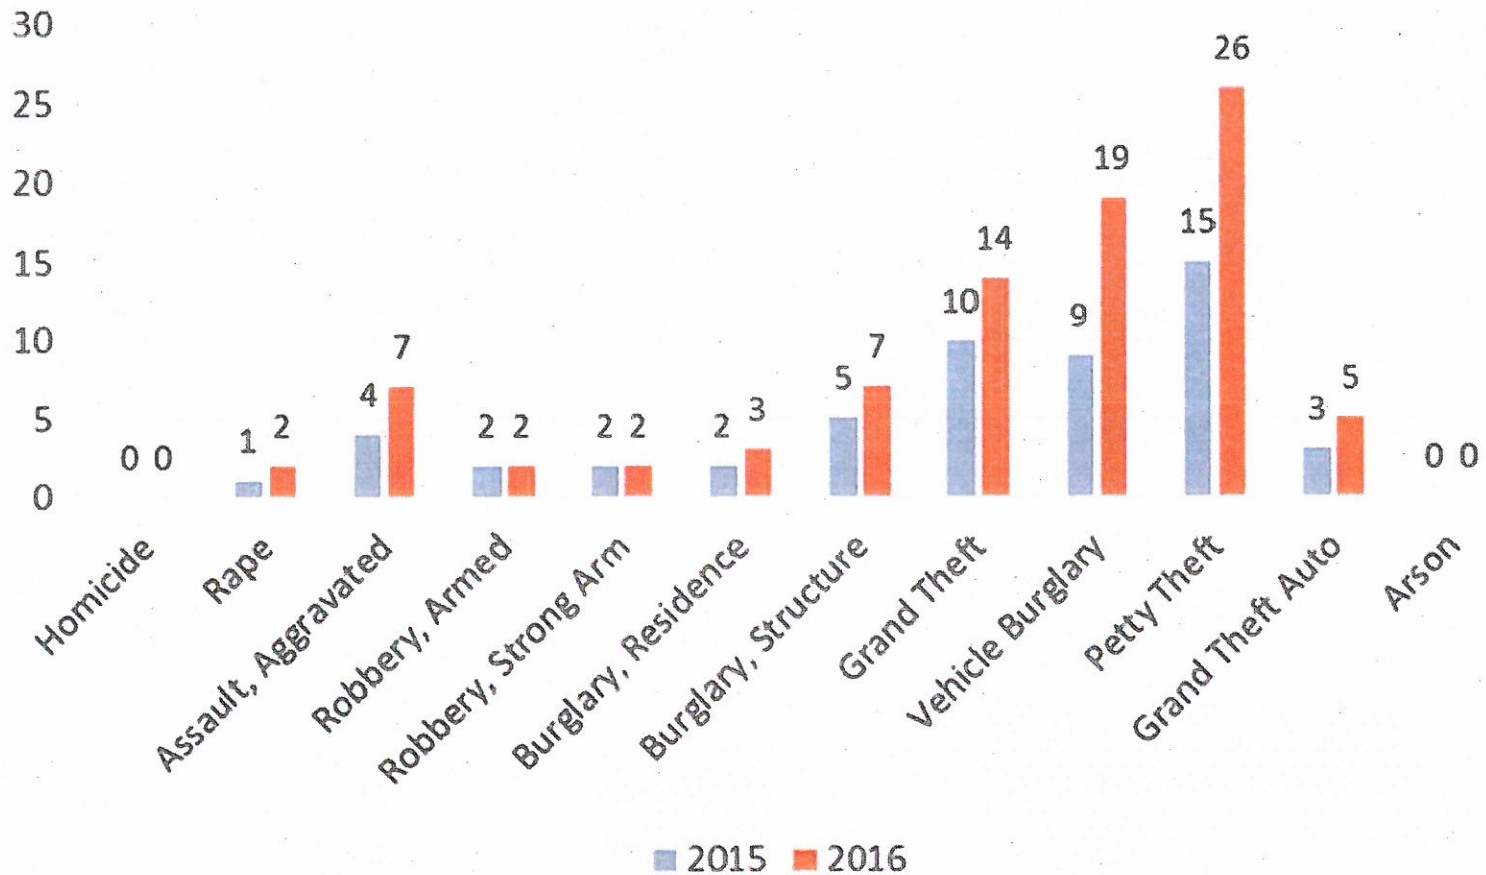

West Hollywood – Whole City Part I Crime October 2015 vs. October 2016

West Hollywood – West District Part I Crime October 2015 vs. October 2016

West Hollywood – City Center Part I Crime October 2015 vs. October 2016

West Hollywood – East District Part I Crime October 2015 vs. October 2016

Prepared by WHD/CAU/BH

Stats extracted on 11/08/2016, from LARCIS report 5c. Per UCR rules, Homicide, Rape and Aggravated Assault stats are counted by victim. All other stats are counted by incident.