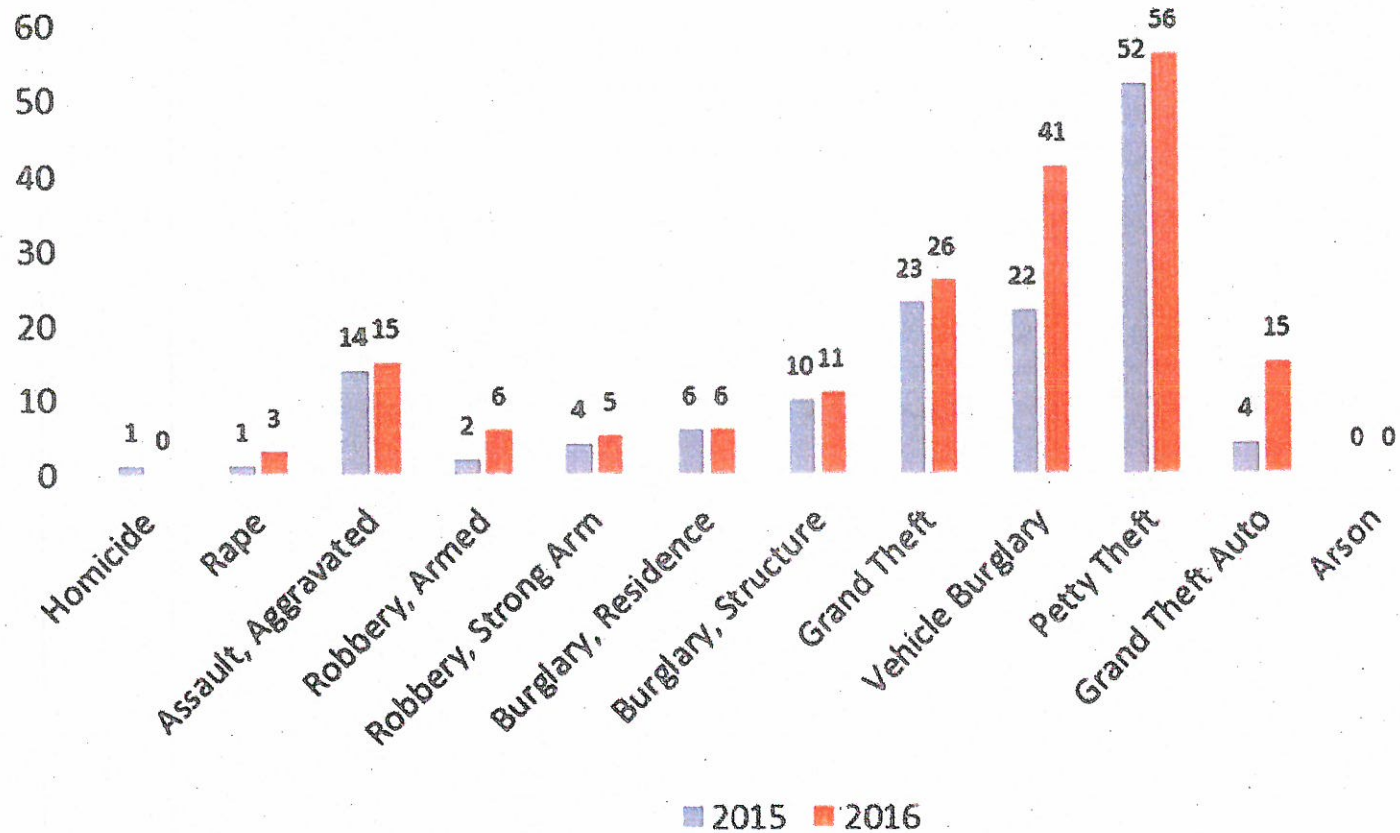

West Hollywood – Whole City Part I Crime October 2015 vs. October 2016

West Hollywood – West District Part I Crime October 2015 vs. October 2016

West Hollywood – City Center Part I Crime October 2015 vs. October 2016

West Hollywood – East District Part I Crime October 2015 vs. October 2016

Prepared by WHD/CAU/BH

Stats extracted on 11/08/2016, from LARCIS report 5c. Per UCR rules, Homicide, Rape and Aggravated Assault stats are counted by victim. All other stats are counted by incident.