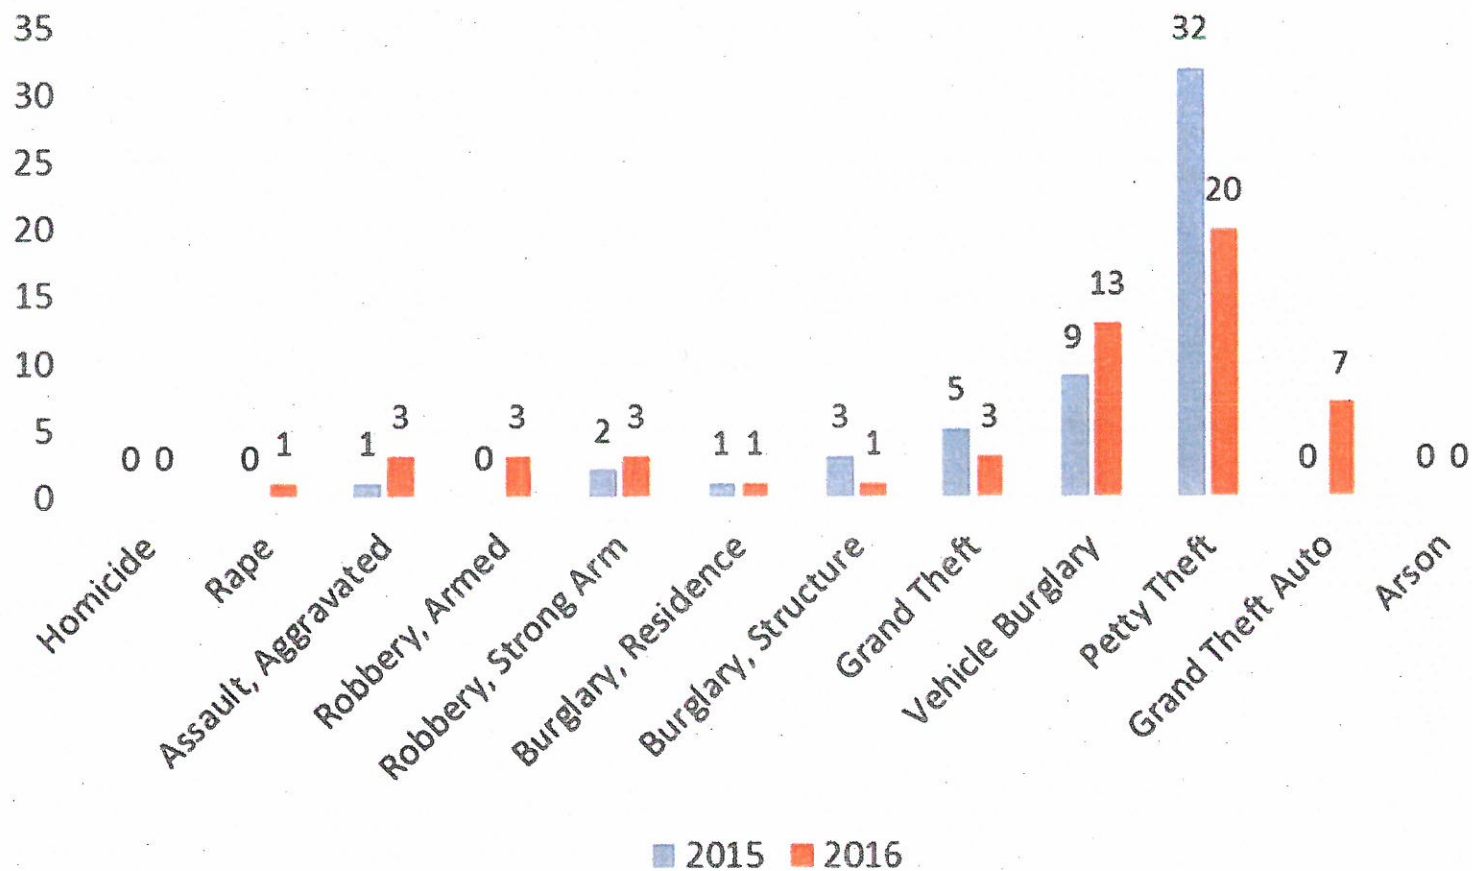

West Hollywood – Whole City Part I Crime October 2015 vs. October 2016

West Hollywood – West District Part I Crime October 2015 vs. October 2016

West Hollywood – City Center Part I Crime October 2015 vs. October 2016

West Hollywood – East District Part I Crime October 2015 vs. October 2016

Prepared by WHD/CAU/BH

Stats extracted on 11/08/2016, from LARCIS report 5c. Per UCR rules, Homicide, Rape and Aggravated Assault stats are counted by victim. All other stats are counted by incident.