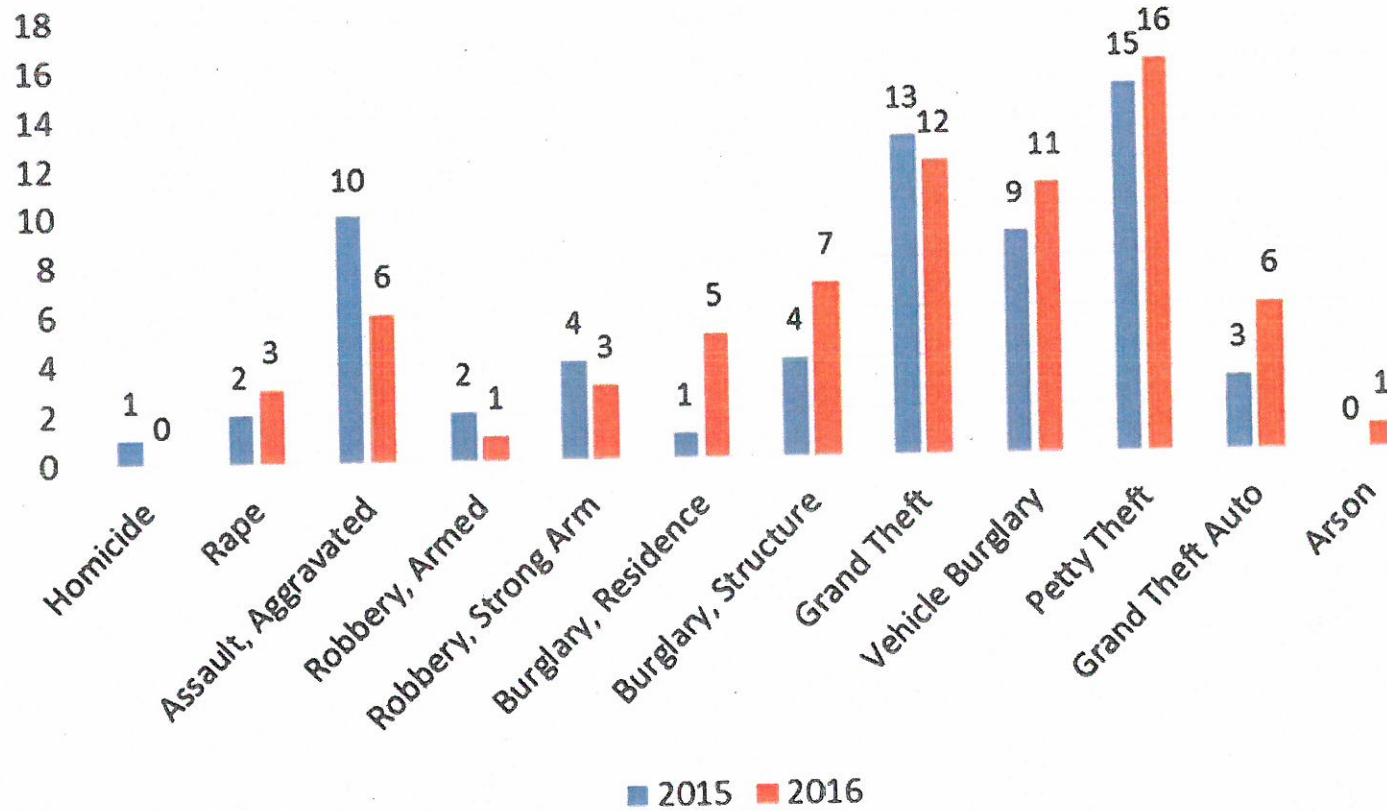

West Hollywood – Whole City Part I Crime June 2015 vs. June 2016

West Hollywood – West District Part I Crime June 2015 vs. June 2016

West Hollywood – City Center Part I Crime June 2015 vs. June 2016

West Hollywood – East District Part I Crime June 2015 vs. June 2016

DUI STATS FOR THE MONTH OF JUNE 2016

DUI ARREST LOCATIONS:

June 11, 2016 – San Vicente Boulevard/Melrose Avenue

June 12, 2016 – Westmount Drive/Santa Monica Boulevard

June 12, 2016 – 8104 Bonner Avenue

June 17, 2016 – Croft Avenue/Santa Monica Boulevard

TOTAL DUI ARRESTS: 4

DATE AND LOCATION OF TRAFFIC COLLISIONS:

June 11, 2016 – Santa Monica Boulevard/Westmount Drive

June 12, 2016 – Santa Monica Boulevard/Westmount Drive

June 12, 2016 – Bonner Drive/Sherbourne Drive

TOTAL DUI'S INVOLVING TRAFFIC COLLISIONS: 3

PEDESTRIAN/BICYCLIST STATS FOR THE MONTH OF JUNE 2016

VEHICLE VS PEDESTRIANS:

June 12, 2016 – Santa Monica Boulevard/West Knoll Drive – Time 1800 (Unknown)*

June 19, 2016 – San Vicente Boulevard/Santa Monica Boulevard – Time 2328 (Pedestrian at Fault)