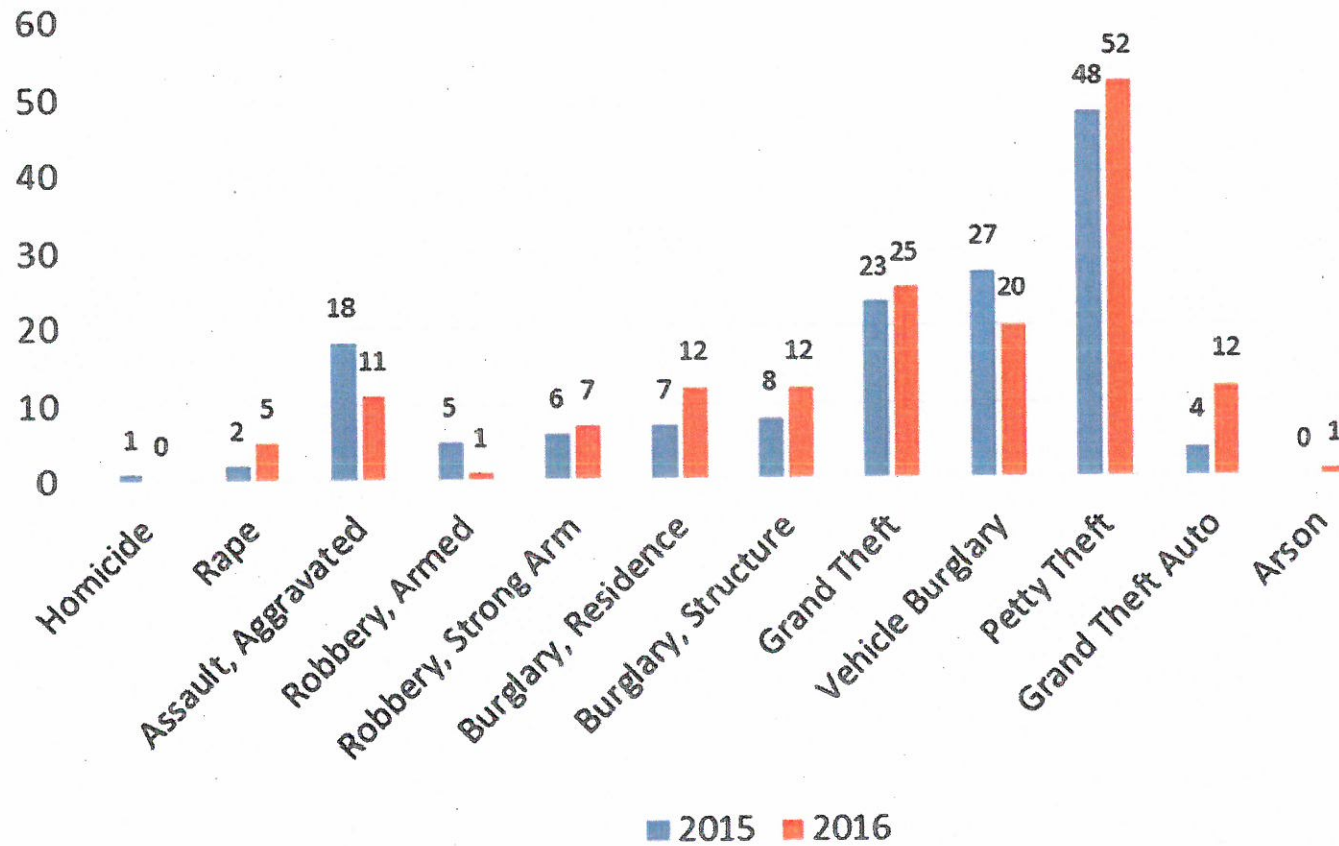

West Hollywood – Whole City Part I Crime June 2015 vs. June 2016

West Hollywood – West District Part I Crime June 2015 vs. June 2016

West Hollywood – City Center Part I Crime June 2015 vs. June 2016

West Hollywood – East District Part I Crime June 2015 vs. June 2016

DUI STATS FOR THE MONTH OF JUNE 2016

DUI ARREST LOCATIONS:

June 11, 2016 – San Vicente Boulevard/Melrose Avenue

June 12, 2016 – Westmount Drive/Santa Monica Boulevard

June 12, 2016 – 8104 Bonner Avenue

June 17, 2016 – Croft Avenue/Santa Monica Boulevard

TOTAL DUI ARRESTS: 4

DATE AND LOCATION OF TRAFFIC COLLISIONS:

June 11, 2016 – Santa Monica Boulevard/Westmount Drive

June 12, 2016 – Santa Monica Boulevard/Westmount Drive

June 12, 2016 – Bonner Drive/Sherbourne Drive

TOTAL DUI'S INVOLVING TRAFFIC COLLISIONS: 3

PEDESTRIAN/BICYCLIST STATS FOR THE MONTH OF JUNE 2016

VEHICLE VS PEDESTRIANS:

June 12, 2016 – Santa Monica Boulevard/West Knoll Drive – Time 1800 (Unknown)*

June 19, 2016 – San Vicente Boulevard/Santa Monica Boulevard – Time 2328 (Pedestrian at Fault)