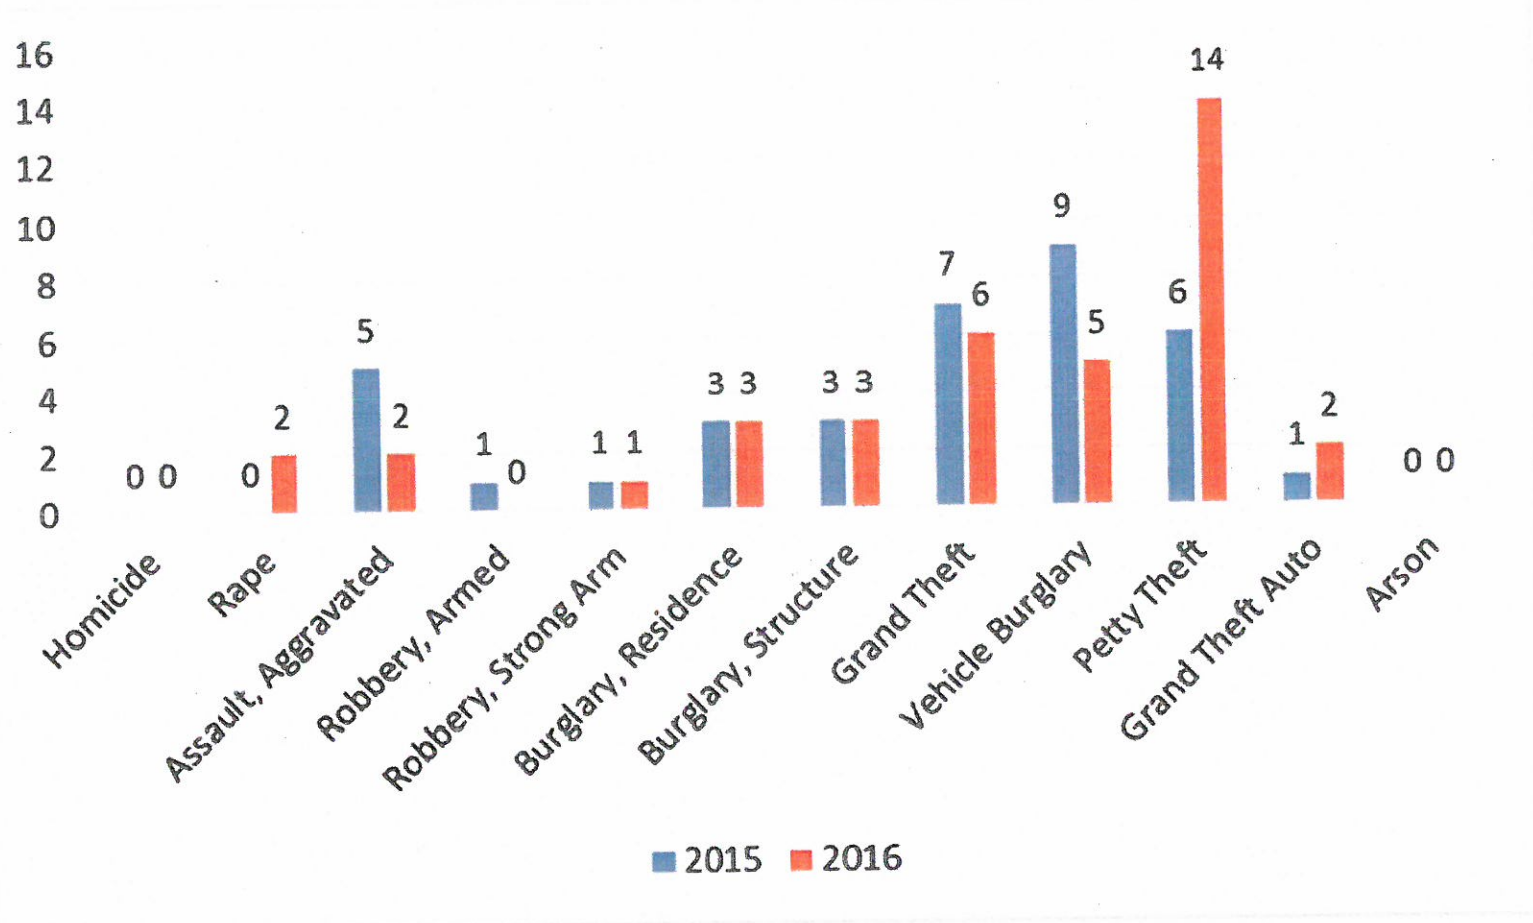

West Hollywood – Whole City Part I Crime June 2015 vs. June 2016

West Hollywood – West District Part I Crime June 2015 vs. June 2016

West Hollywood – City Center Part I Crime June 2015 vs. June 2016

West Hollywood – East District Part I Crime June 2015 vs. June 2016

DUI STATS FOR THE MONTH OF JUNE 2016

DUI ARREST LOCATIONS:

June 11, 2016 – San Vicente Boulevard/Melrose Avenue

June 12, 2016 – Westmount Drive/Santa Monica Boulevard

June 12, 2016 – 8104 Bonner Avenue

June 17, 2016 – Croft Avenue/Santa Monica Boulevard

TOTAL DUI ARRESTS: 4

DATE AND LOCATION OF TRAFFIC COLLISIONS:

June 11, 2016 – Santa Monica Boulevard/Westmount Drive

June 12, 2016 – Santa Monica Boulevard/Westmount Drive

June 12, 2016 – Bonner Drive/Sherbourne Drive

TOTAL DUI'S INVOLVING TRAFFIC COLLISIONS: 3

PEDESTRIAN/BICYCLIST STATS FOR THE MONTH OF JUNE 2016

VEHICLE VS PEDESTRIANS:

June 12, 2016 – Santa Monica Boulevard/West Knoll Drive – Time 1800 (Unknown)*

June 19, 2016 – San Vicente Boulevard/Santa Monica Boulevard – Time 2328 (Pedestrian at Fault)