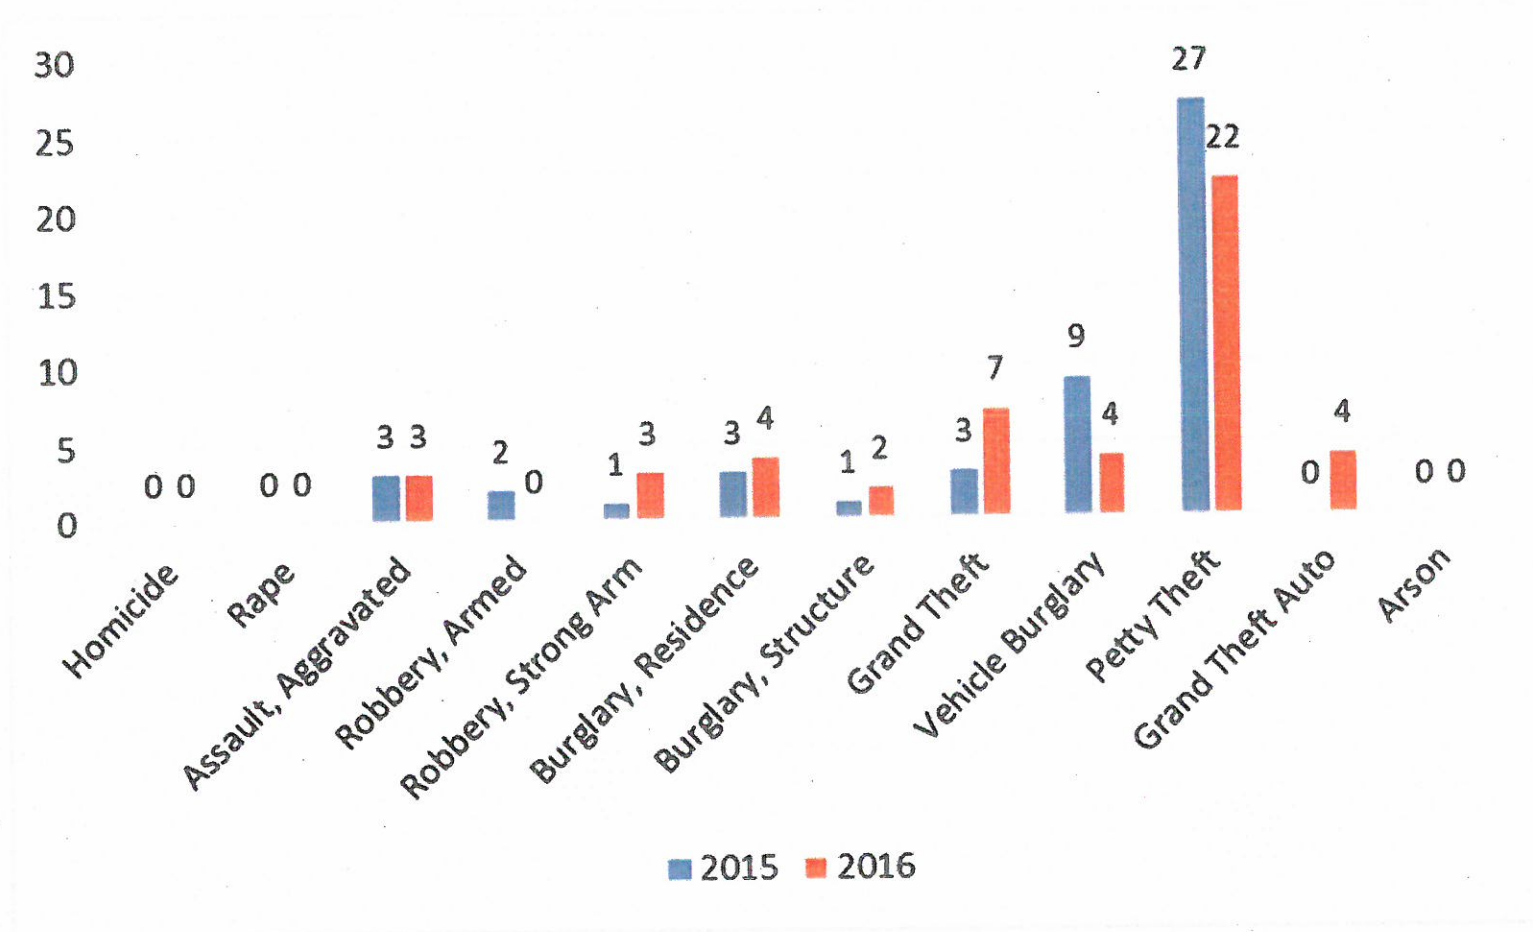

West Hollywood – Whole City Part I Crime June 2015 vs. June 2016

West Hollywood – West District Part I Crime June 2015 vs. June 2016

West Hollywood – City Center Part I Crime June 2015 vs. June 2016

West Hollywood – East District Part I Crime June 2015 vs. June 2016

DUI STATS FOR THE MONTH OF JUNE 2016

DUI ARREST LOCATIONS:

June 11, 2016 – San Vicente Boulevard/Melrose Avenue

June 12, 2016 – Westmount Drive/Santa Monica Boulevard

June 12, 2016 – 8104 Bonner Avenue

June 17, 2016 – Croft Avenue/Santa Monica Boulevard

TOTAL DUI ARRESTS: 4

DATE AND LOCATION OF TRAFFIC COLLISIONS:

June 11, 2016 – Santa Monica Boulevard/Westmount Drive

June 12, 2016 – Santa Monica Boulevard/Westmount Drive

June 12, 2016 – Bonner Drive/Sherbourne Drive

TOTAL DUI'S INVOLVING TRAFFIC COLLISIONS: 3

PEDESTRIAN/BICYCLIST STATS FOR THE MONTH OF JUNE 2016

VEHICLE VS PEDESTRIANS:

June 12, 2016 – Santa Monica Boulevard/West Knoll Drive – Time 1800 (Unknown)*

June 19, 2016 – San Vicente Boulevard/Santa Monica Boulevard – Time 2328 (Pedestrian at Fault)