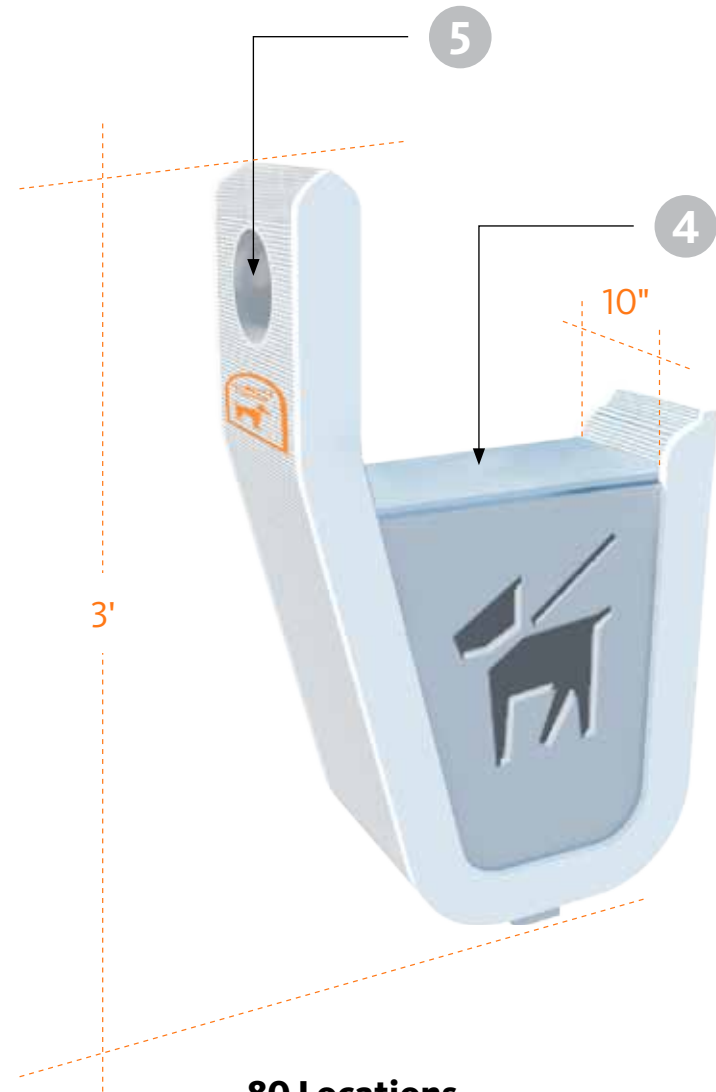

## Locations

- 1 USB Charging Port / Wi-Fi / Push to Talk
- 2 Touchscreen
- 3 Street Name with 6" Letter Height
- 4 Edge Light
- 5 Perforated Canopy
- 6 Real Time Arrival Information
- 7 Map

# Flagship Location / Kit of Parts

Retrofit Bus Shelter

Retrofit Bus Shelter

Bench

Digital Kiosk

Pedestrian Wayfinding

News Corral / Pet Waste Station / Bench

**80 Locations**  
Located in parks and residential neighborhoods