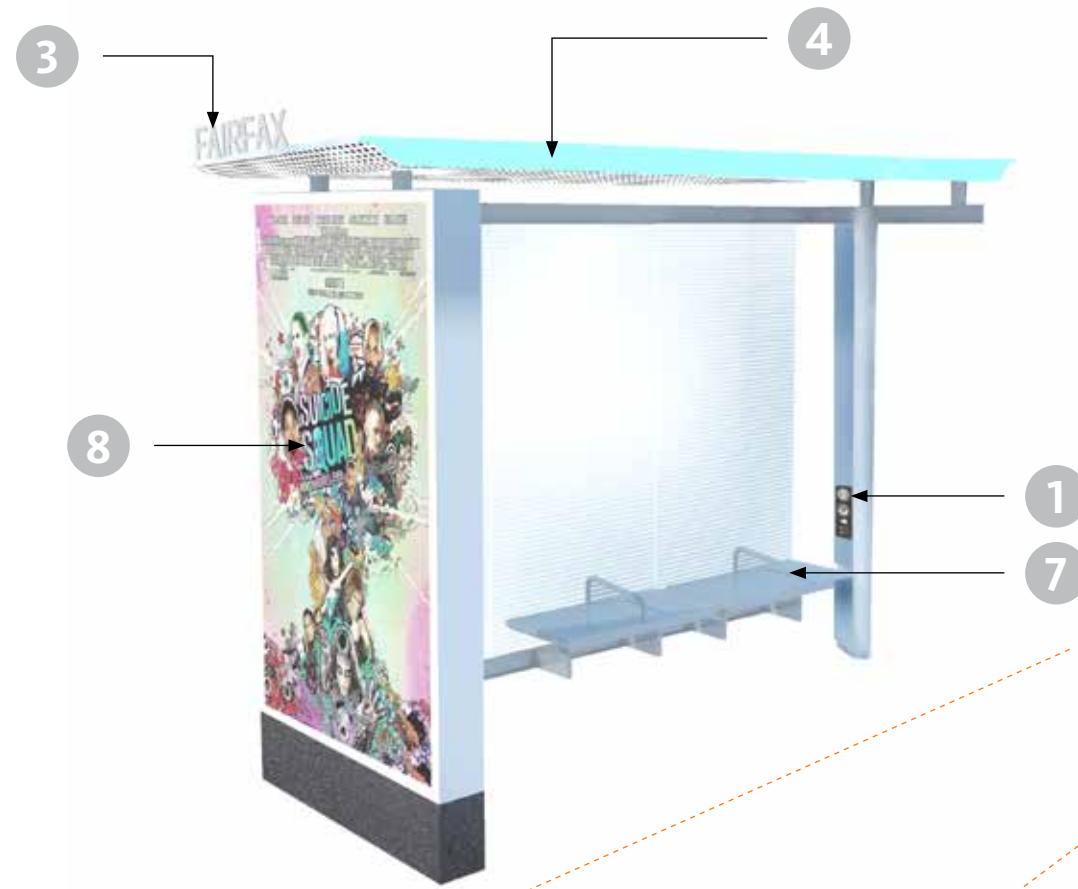

## 46 Locations (With & Without Bench)

- 1 USB Charging Port / Wi-Fi / Push to Talk
- 2 Real Time Arrival Information
- 3 Street Name with 6" Letter Height
- 4 Edge Light
- 5 Perforated Canopy
- 6 Map

## 51 Locations (Type 1 & 2)

- 1 USB Charging Port / Wi-Fi / Push to Talk
- 2 Real Time Arrival Information
- 3 Street Name with 6" Letter Height
- 4 Edge Light
- 5 Perforated Canopy
- 6 16" High Heat Resistant Seat
- 7 Armrest and Seatback
- 8 Media Ad / PSA Sign
- 9 ADA Wheelchair Zone