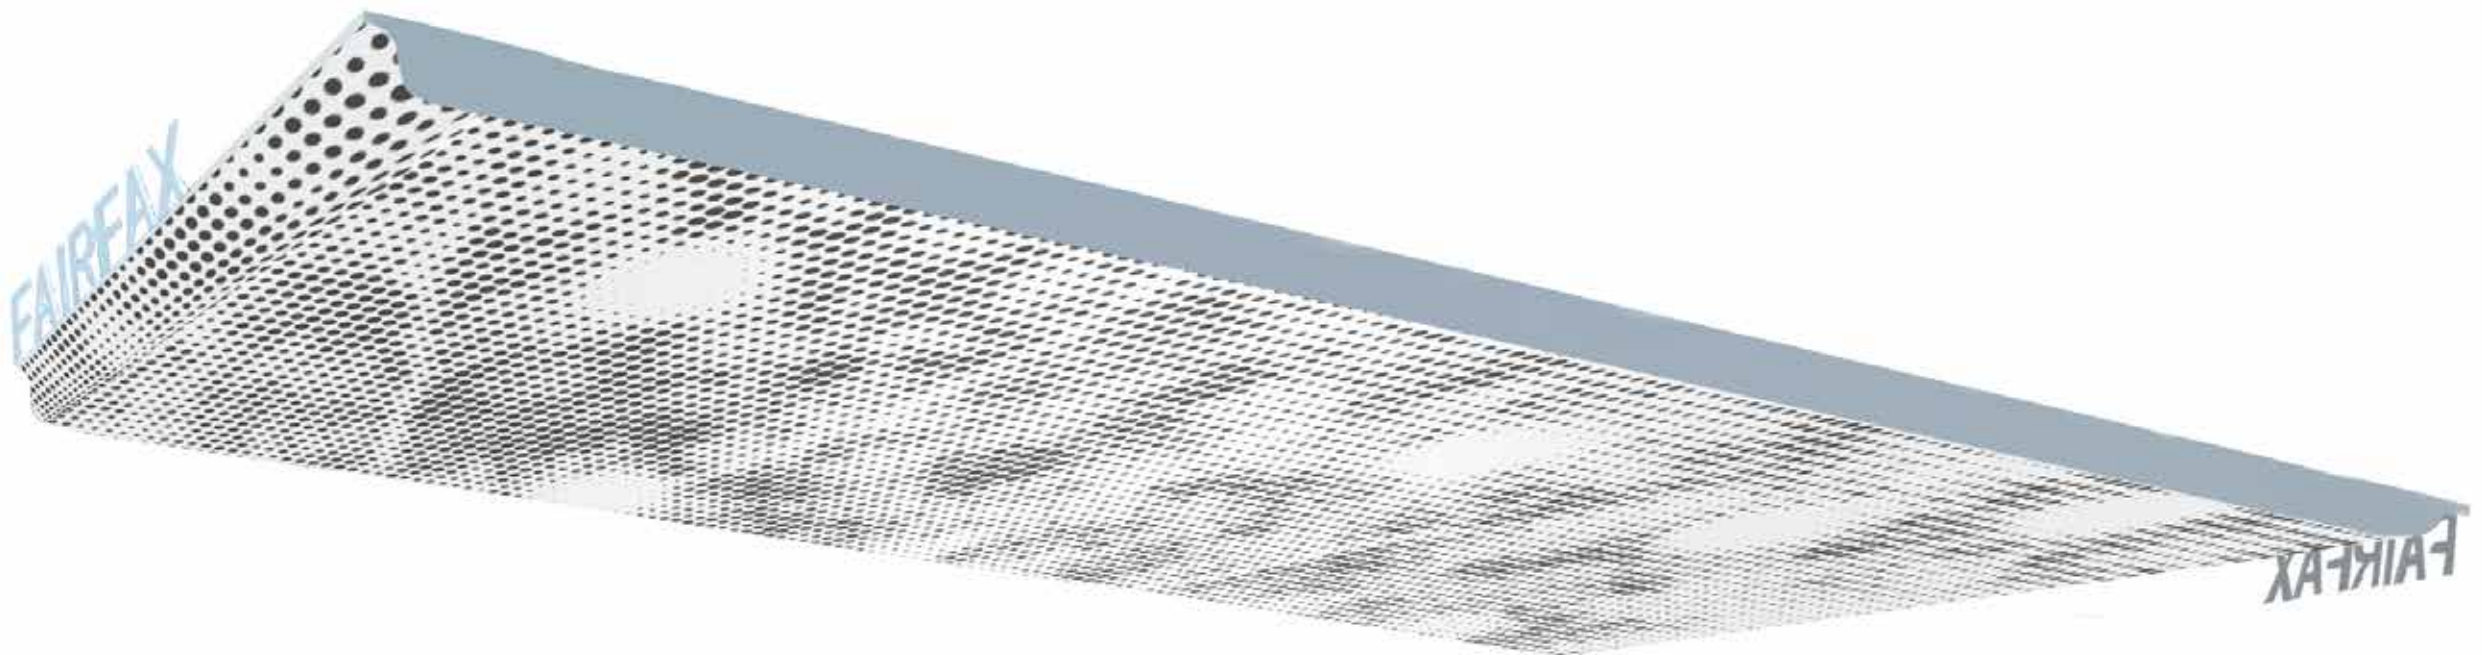

Push to Talk / Wifi / USB Charger

Real Time Bus Info

Materials / Finishes

Stainless Steel / Aluminum

Black Granite

Etched Glass

Perforated Metal

Illuminated Acrylic Edge Lighting

# Canopy Perforation Pattern Detail

Recessed Lighting