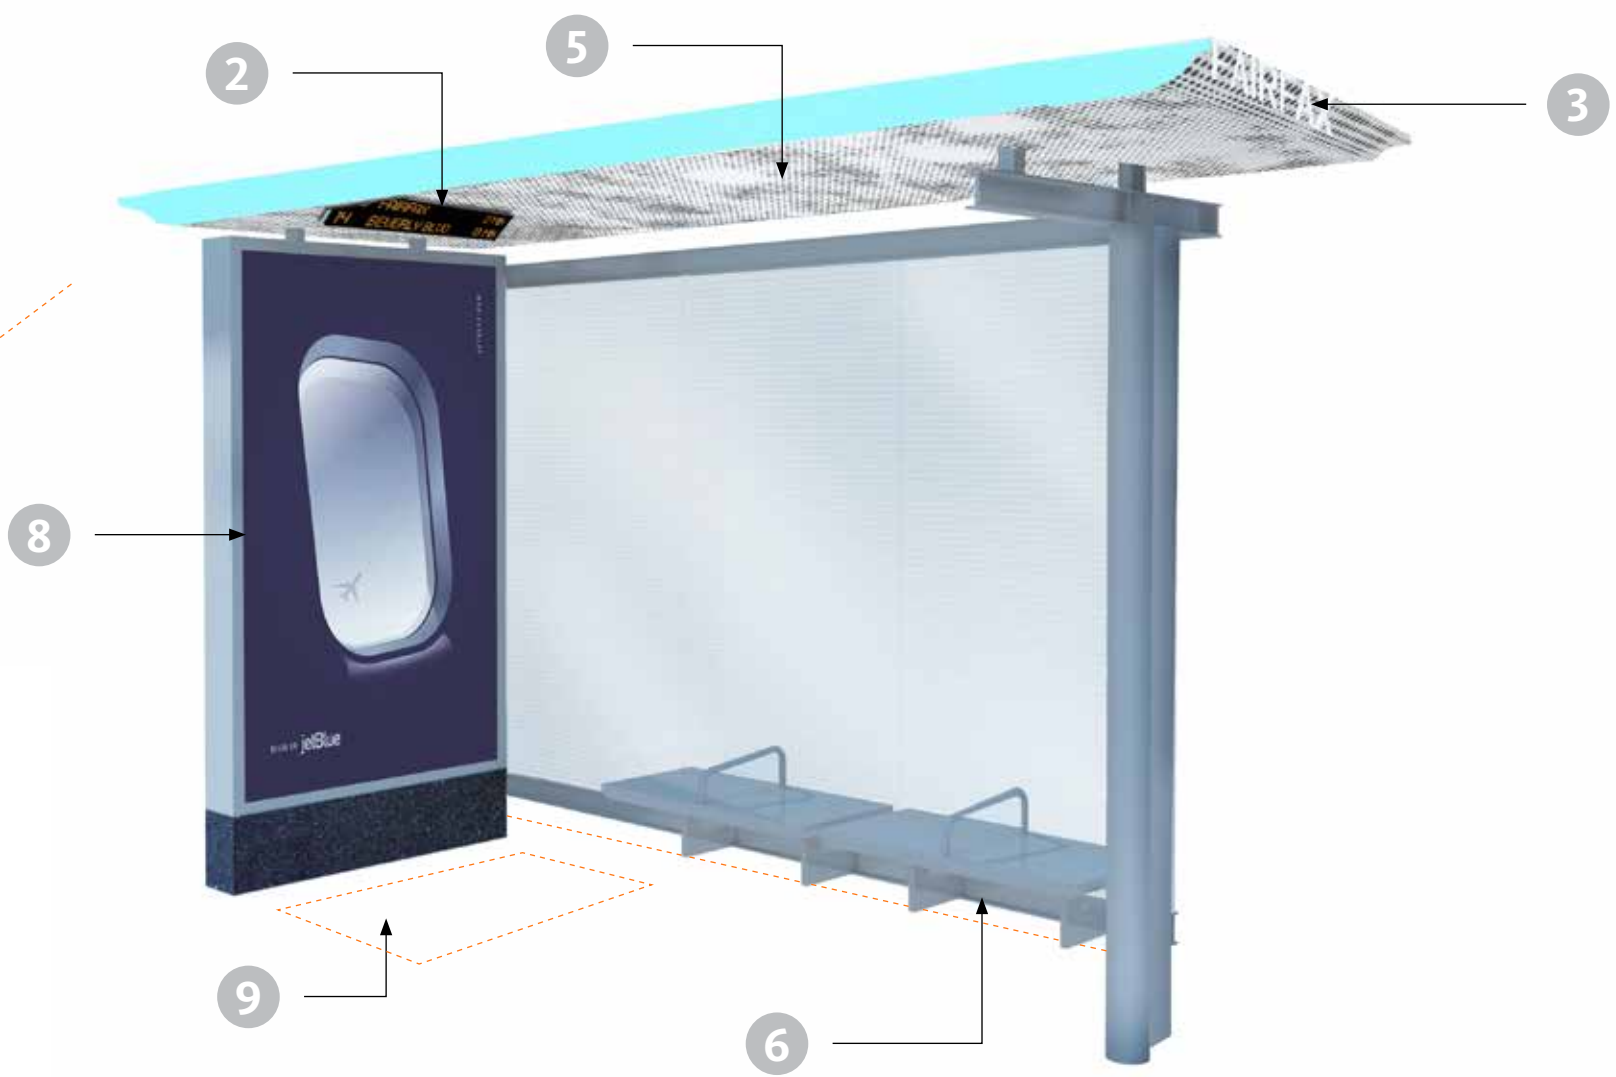

Retrofit Bus Shelter / Type 1 (Narrow Sidewalk) / Detail

51 Locations (Type 1 & 2)

- 1 USB Charging Port / Wi-Fi / Push to Talk
- 2 Real Time Arrival Information
- 3 Street Name with 6" Letter Height
- 4 Edge Light
- 5 Perforated Canopy
- 6 16" High Heat Resistant Seat
- 7 Armrest and Seatback
- 8 Media Ad / PSA Sign
- 9 ADA Wheelchair Zone

Pedestrian Path