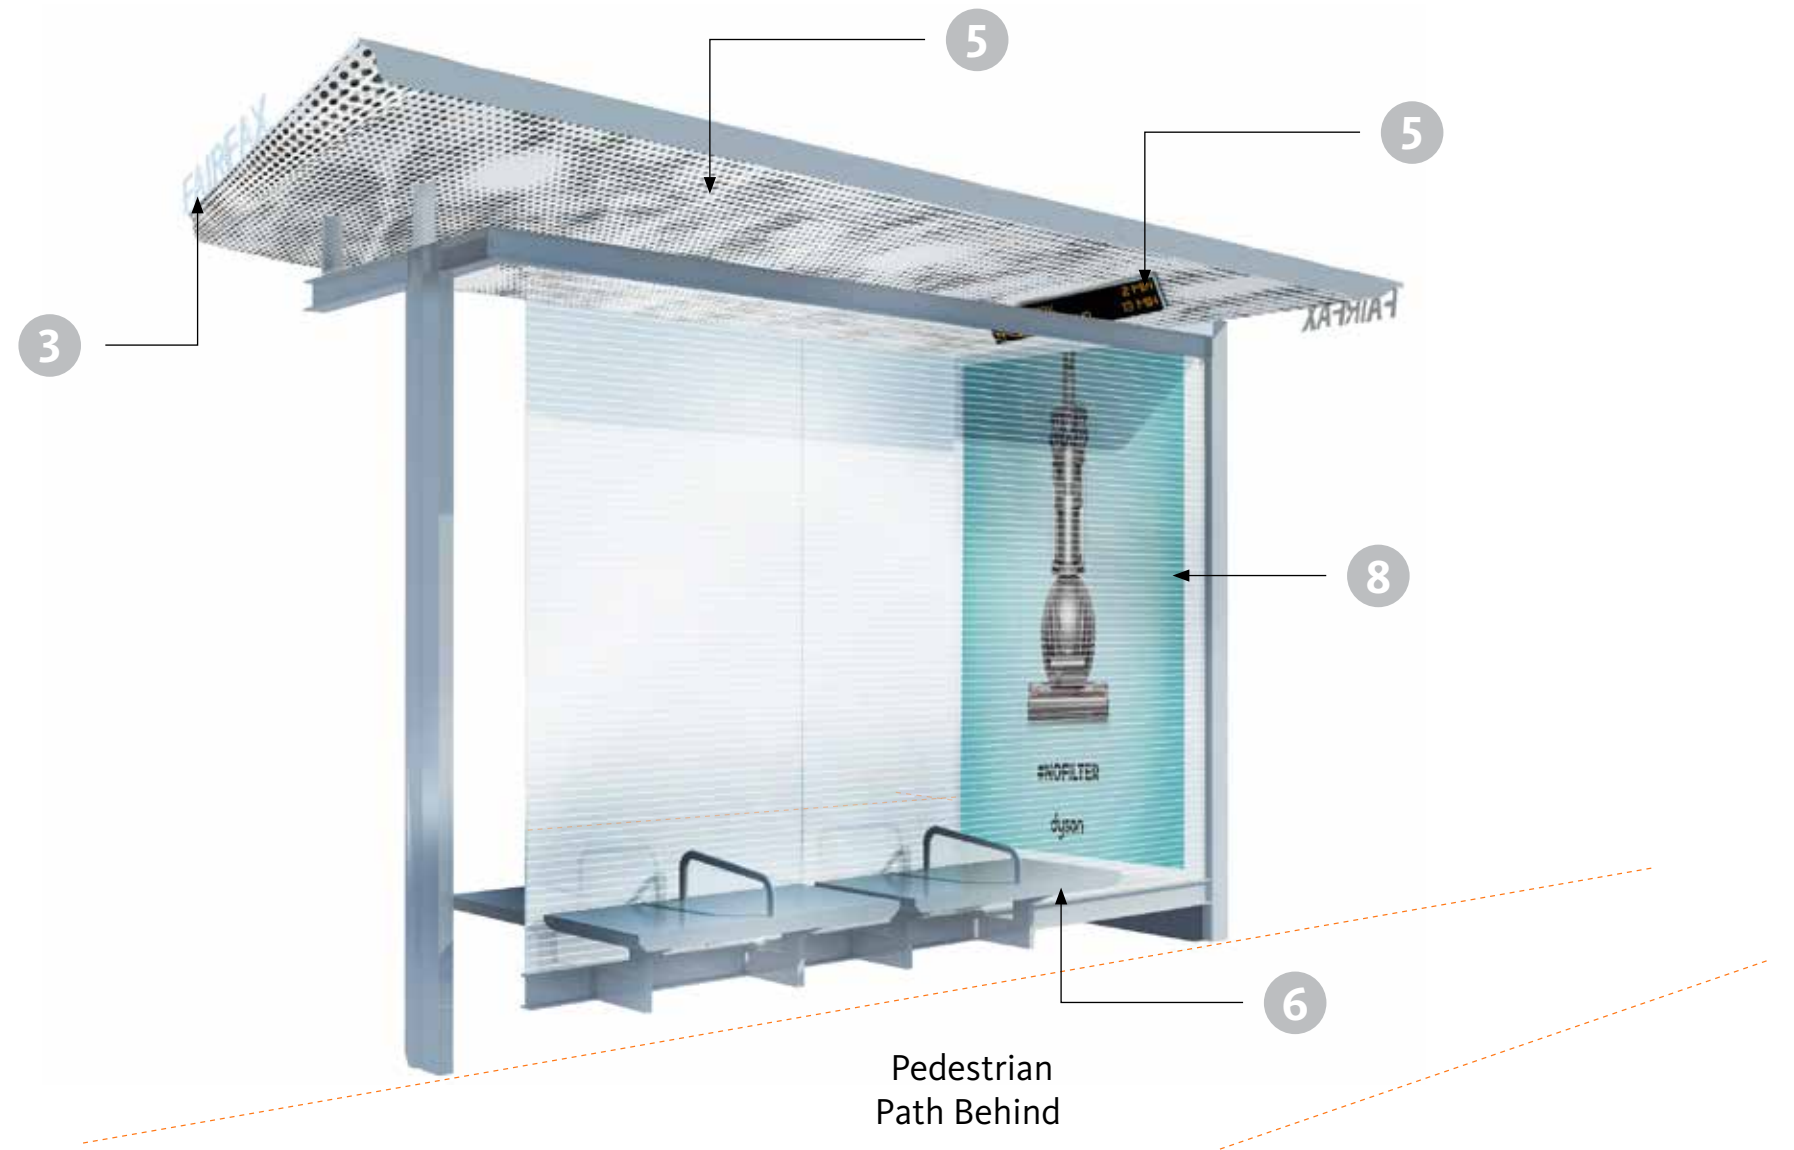

## 51 Locations (Type 1 & 2)

- 1 USB Charging Port / Wi-Fi / Push to Talk
- 2 Real Time Arrival Information
- 3 Street Name with 6" Letter Height
- 4 Edge Light
- 5 Perforated Canopy
- 6 16" High Heat Resistant Seat
- 7 Armrest and Seatback
- 8 Media Ad / PSA Sign
- 9 ADA Wheelchair Zone

# Retrofit Bus Shelter / Type 1 (Narrow Sidewalk) / Rendering

# Retrofit Bus Shelter / Type 2 (Wide Sidewalk) / Detail