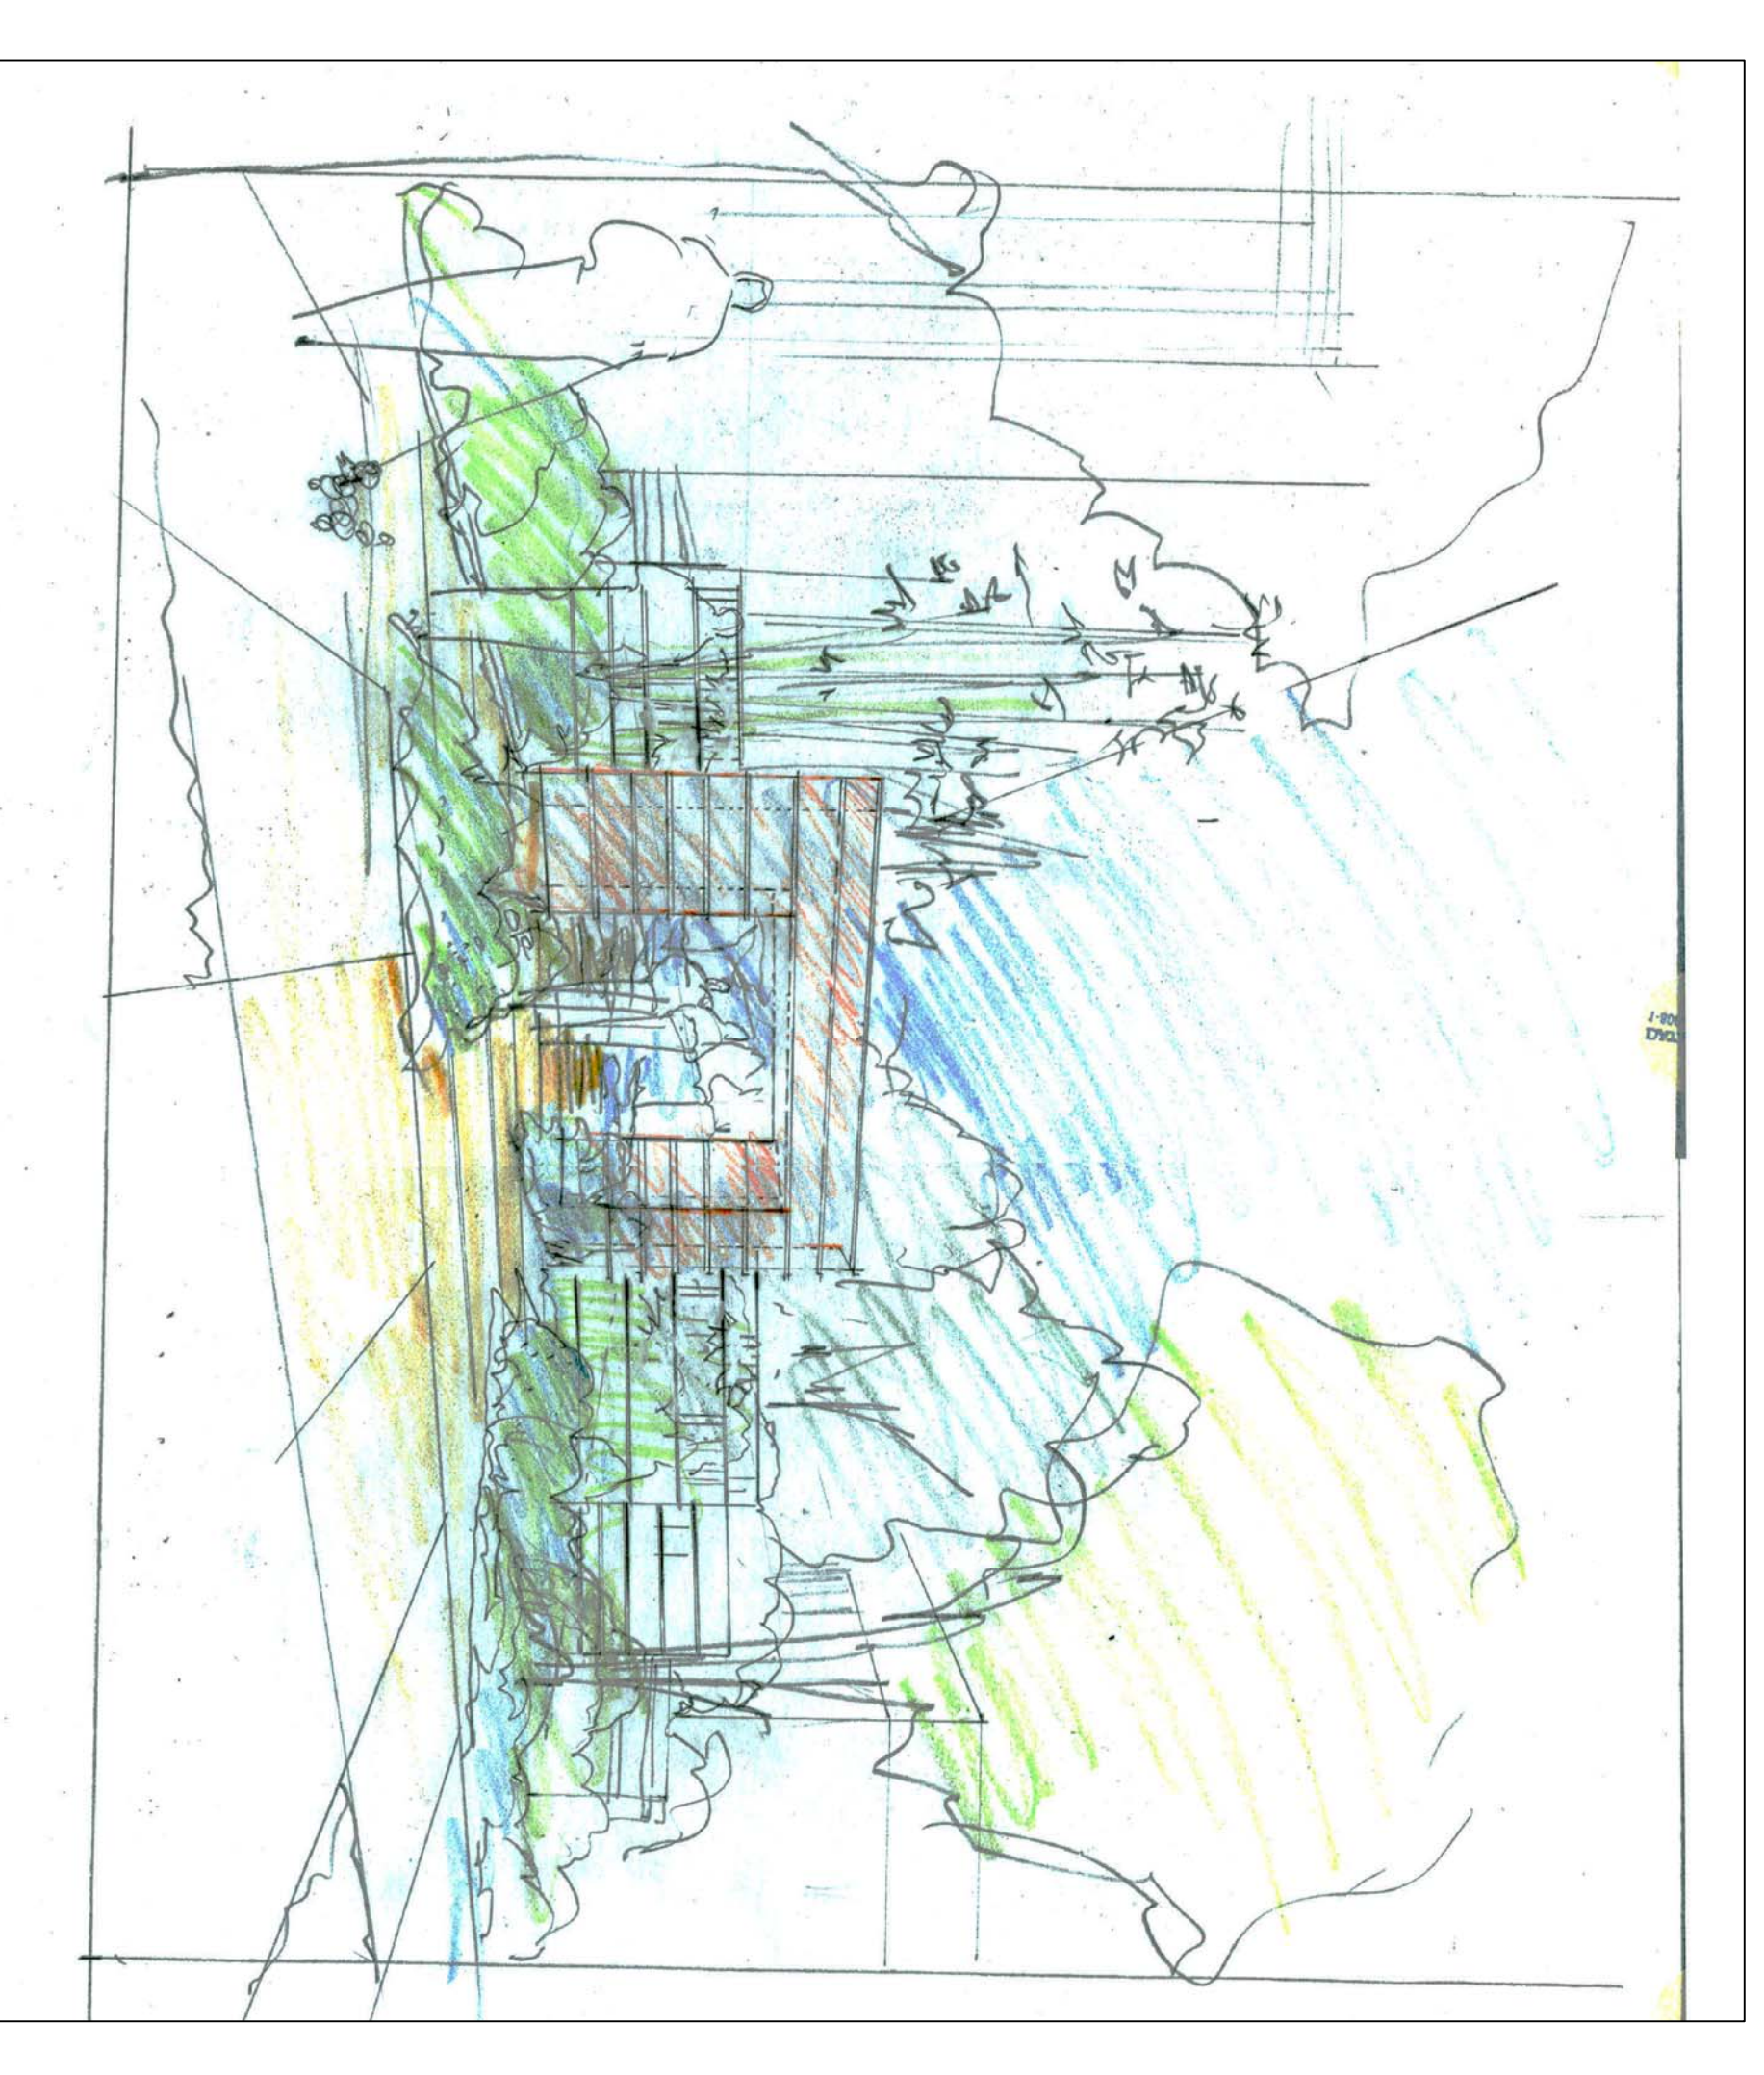

FORMOSA Garden

Plan

Gateway Plan View

Gateway Front View

Gateway Renderings

TREES

Albizia julibrissin
Silk Tree

Koelreuteria bipinnata
Chinese Flame Tree

Tipuana tipu
Tipu Tree

Ginkgo biloba
Maldenhair Tree

Phus lancea
African Sumac

Cinnamomum camphora
Camphor Tree

Bambusa sp
Bamboo

SCREENING

SCREENING

Pittosporum tenuifolium
N.C.N.