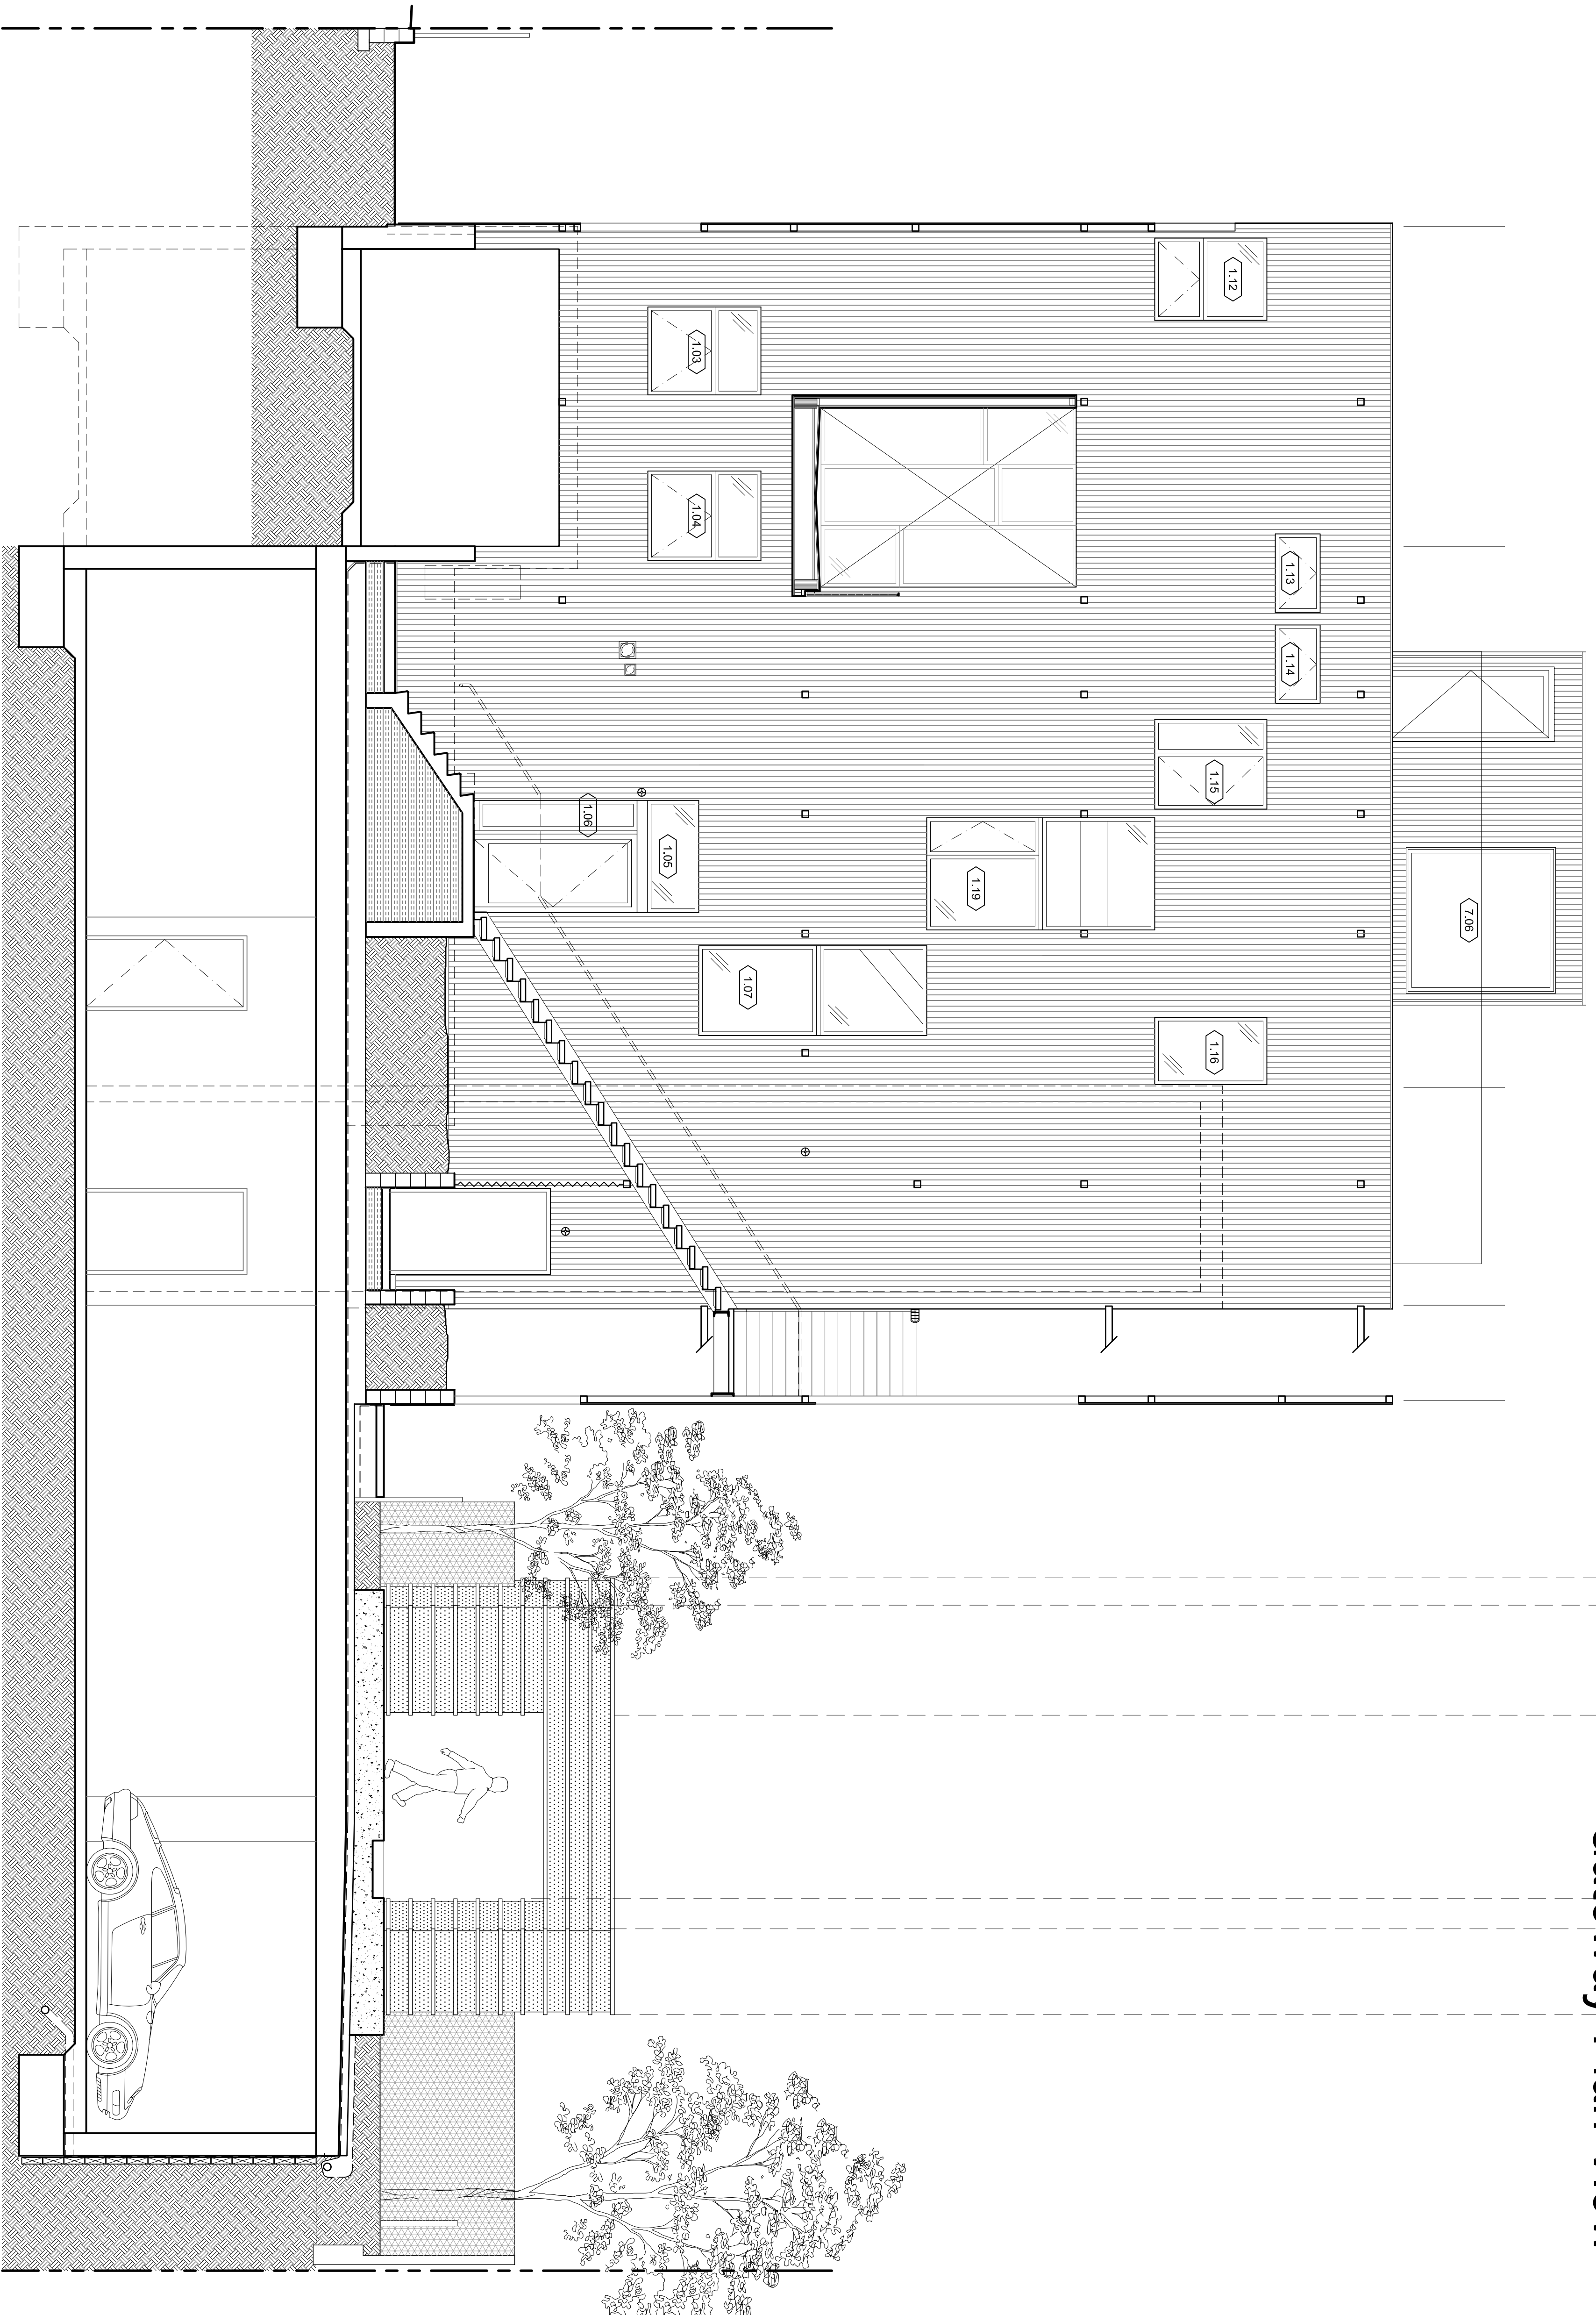

FORMOSA Garden

Plan

Gateway Plan View

Gateway Front View

Gateway Renderings

TREES

Albizia julibrissin
Silk Tree

Koelreuteria bipinnata
Chinese Flame Tree