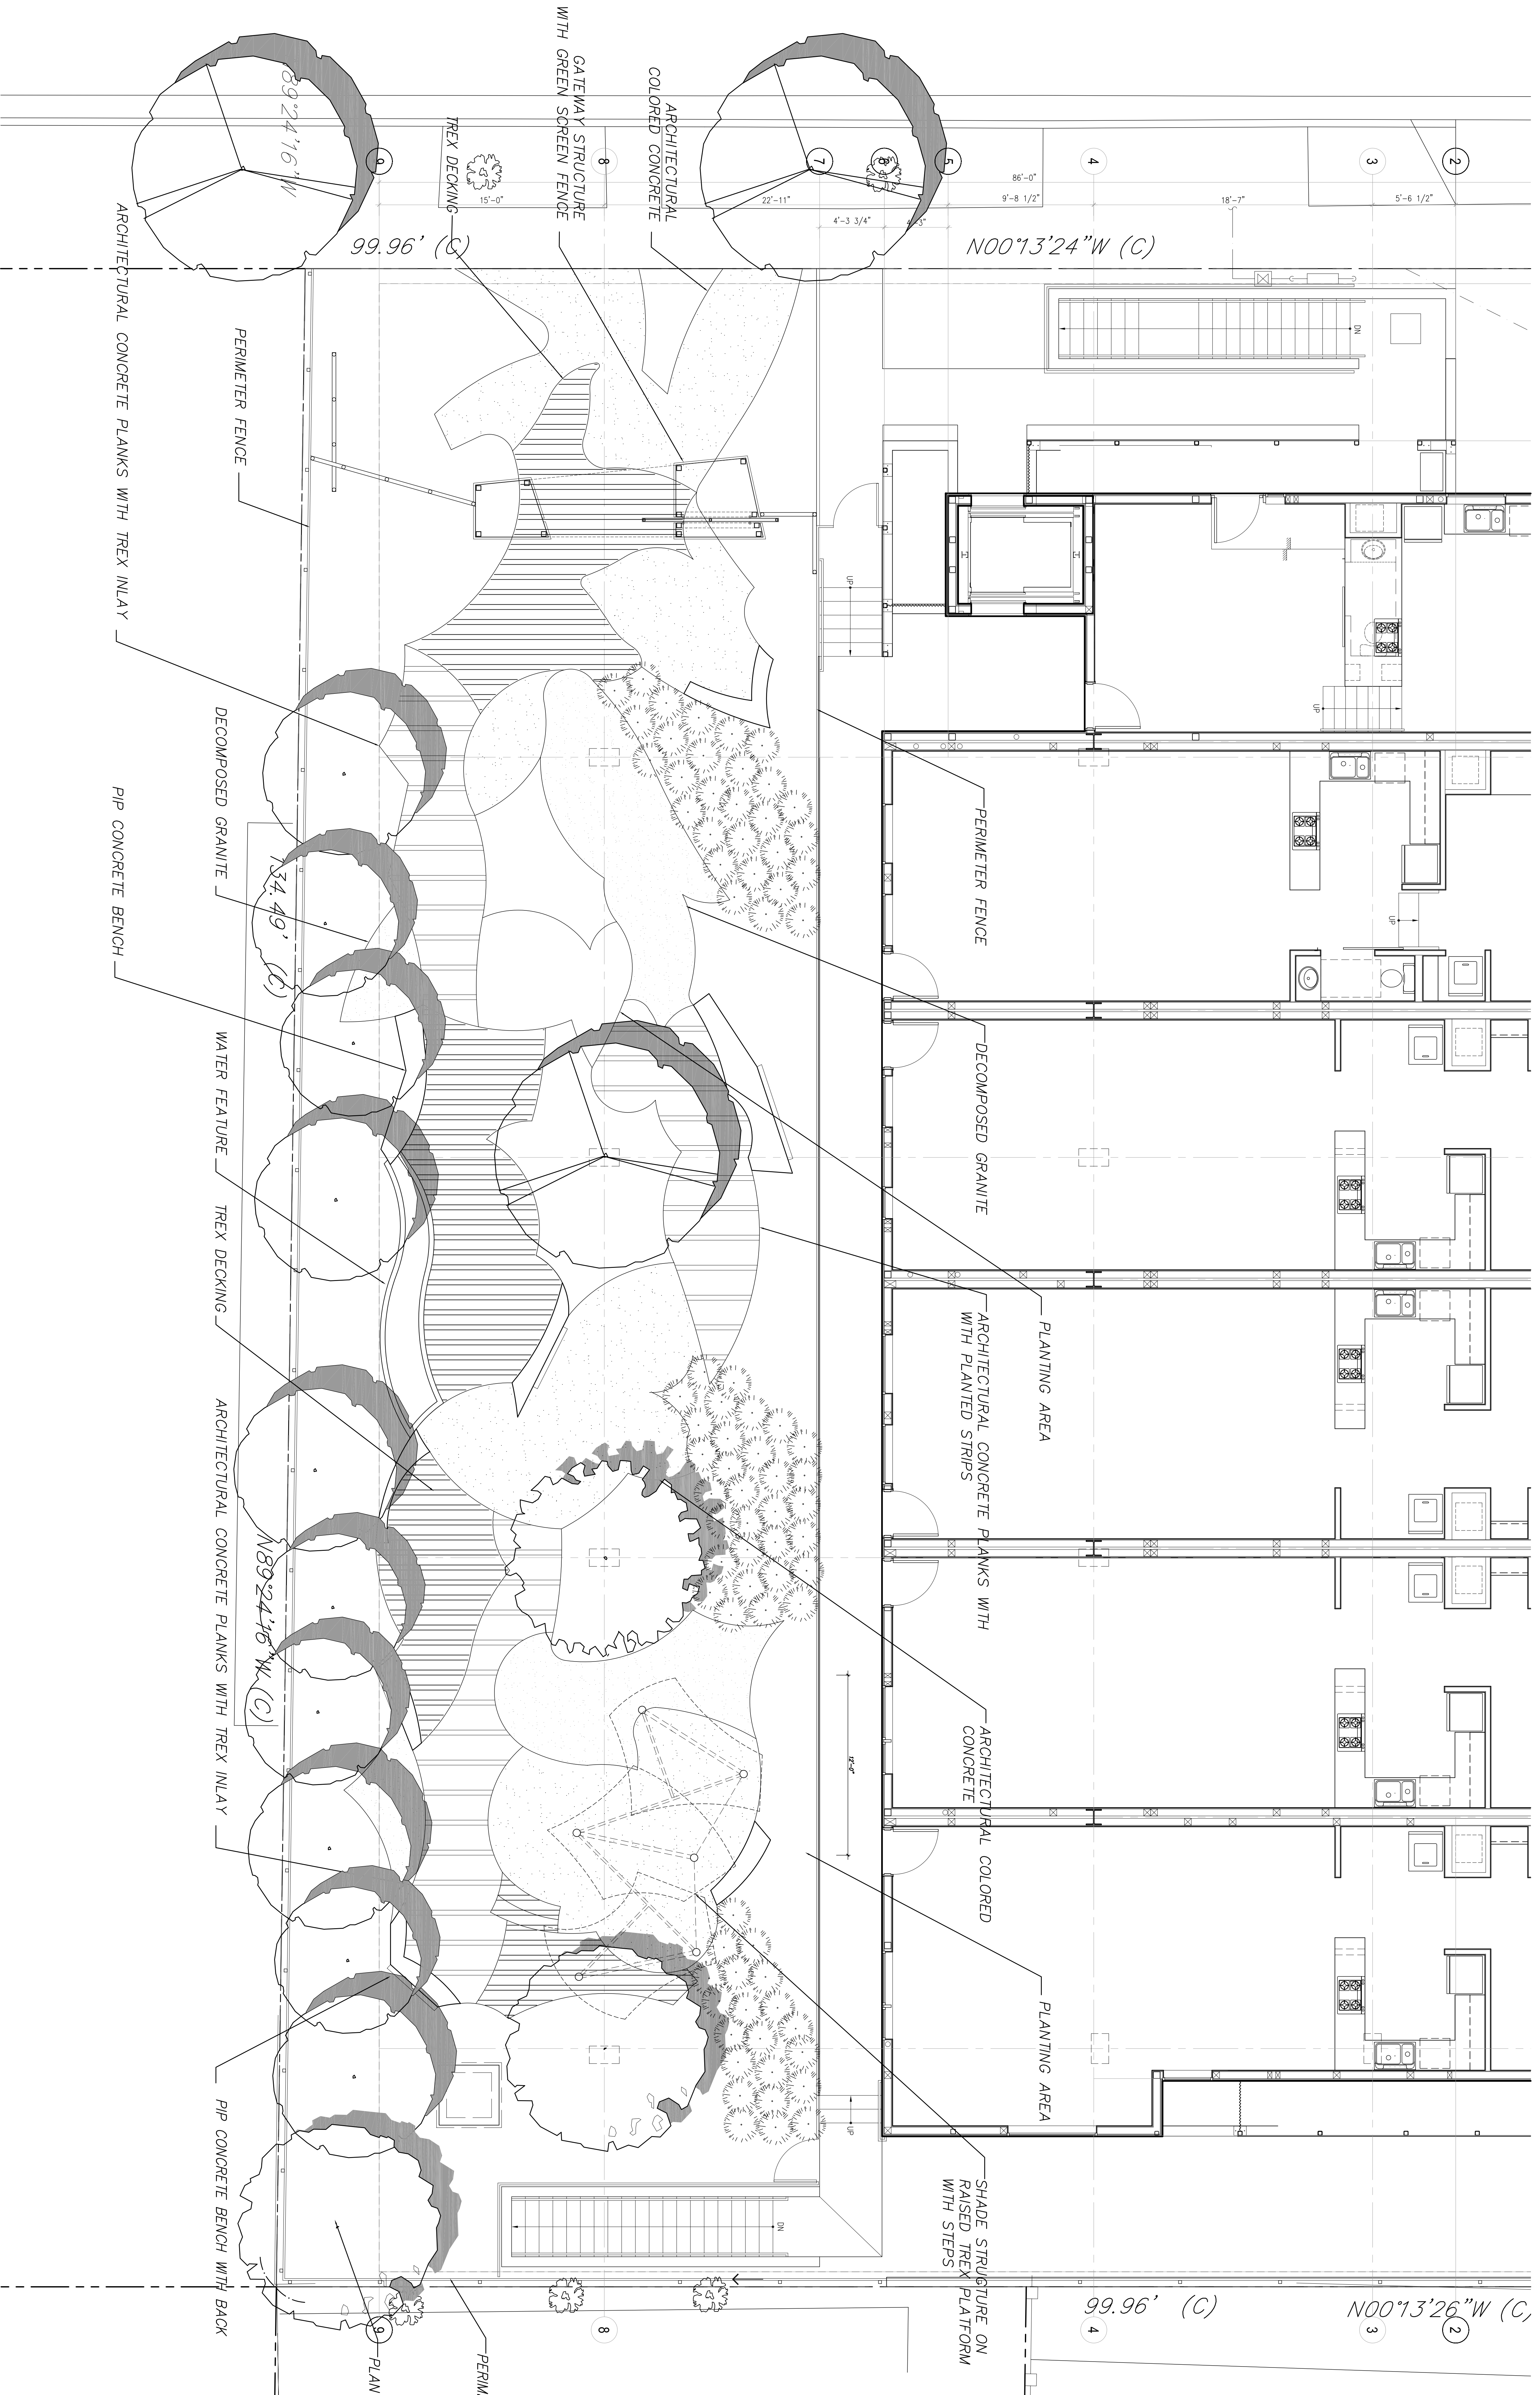

GROUNDCOVER

FORMOSA Garden

Planting Palette

FORMOSA Garden

Plan

1140 FORMOSA AVENUE, WEST HOLLYWOOD, CA 90046

FORMOSA Garden

Shade Structure Views