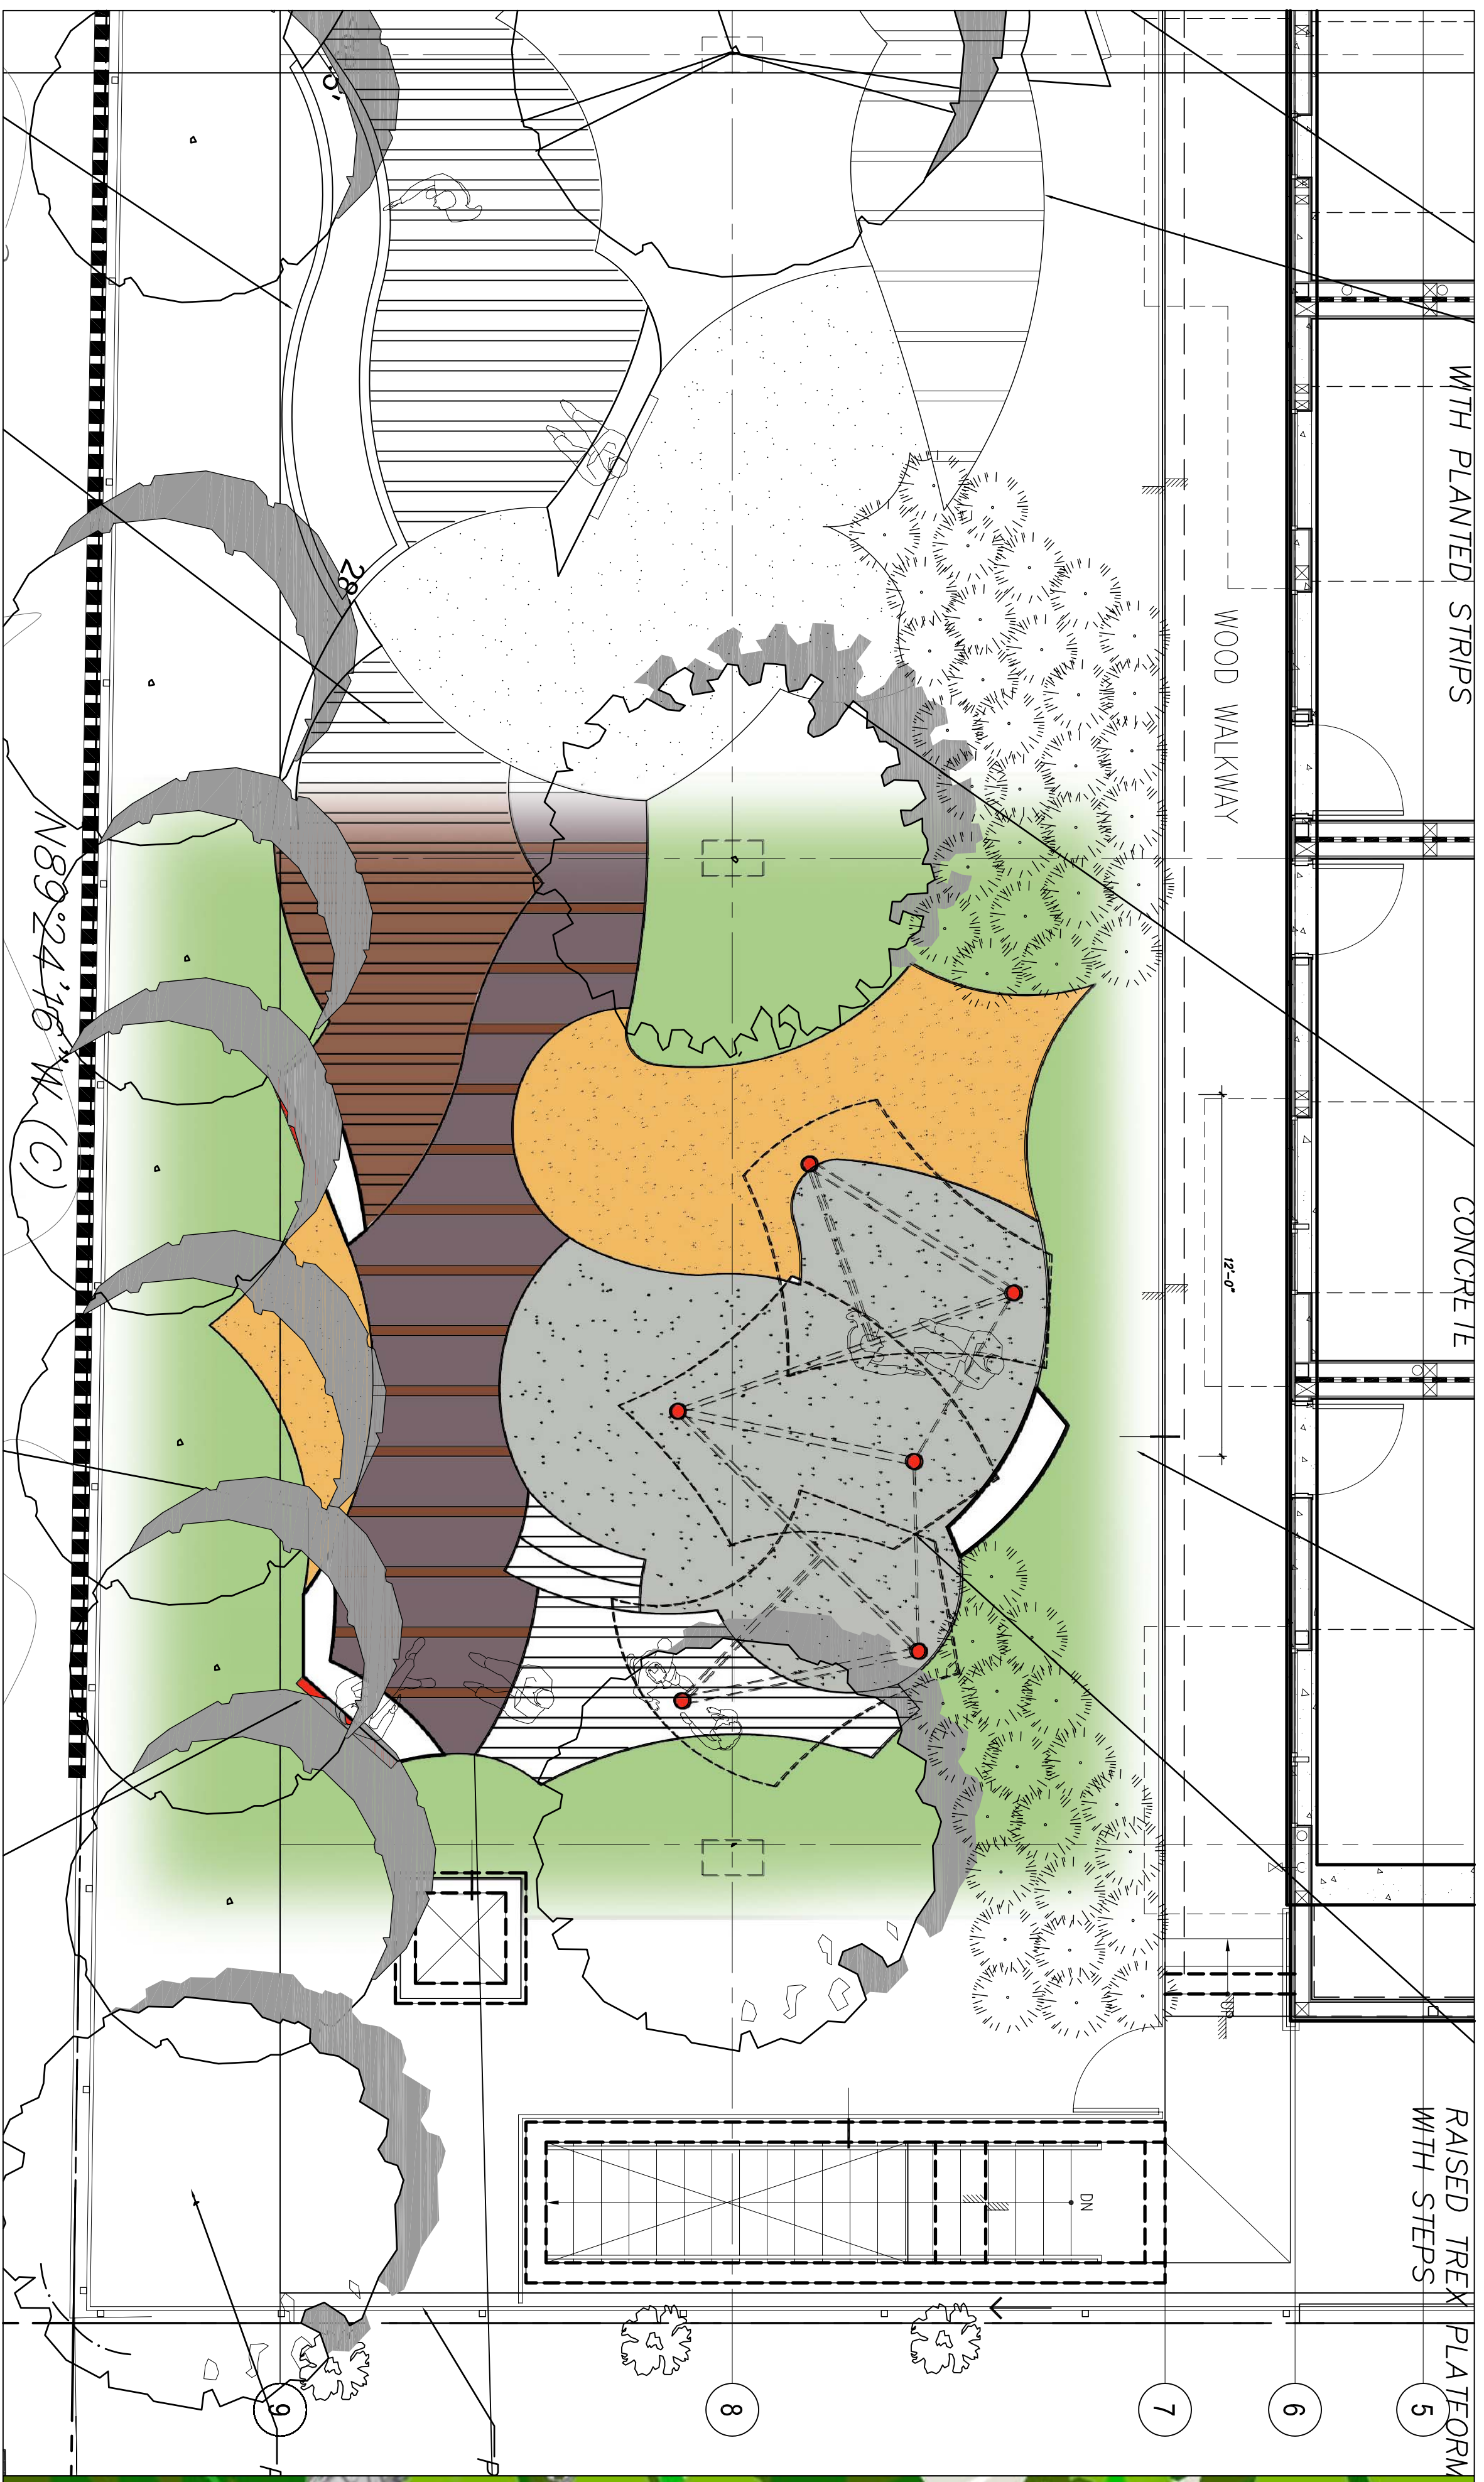

FORMOSA Garden

Plan

Gateway Plan View

Gateway Front View

Gateway Renderings

TREES

Albizia julibrissin
Silk Tree

Koelreuteria bipinnata
Chinese Flame Tree

GROUNDCOVER

FORMOSA Garden

Planting Palette

FORMOSA Garden

Plan

1140 FORMOSA AVENUE, WEST HOLLYWOOD, CA 90046

FORMOSA Garden

Shade Structure Views