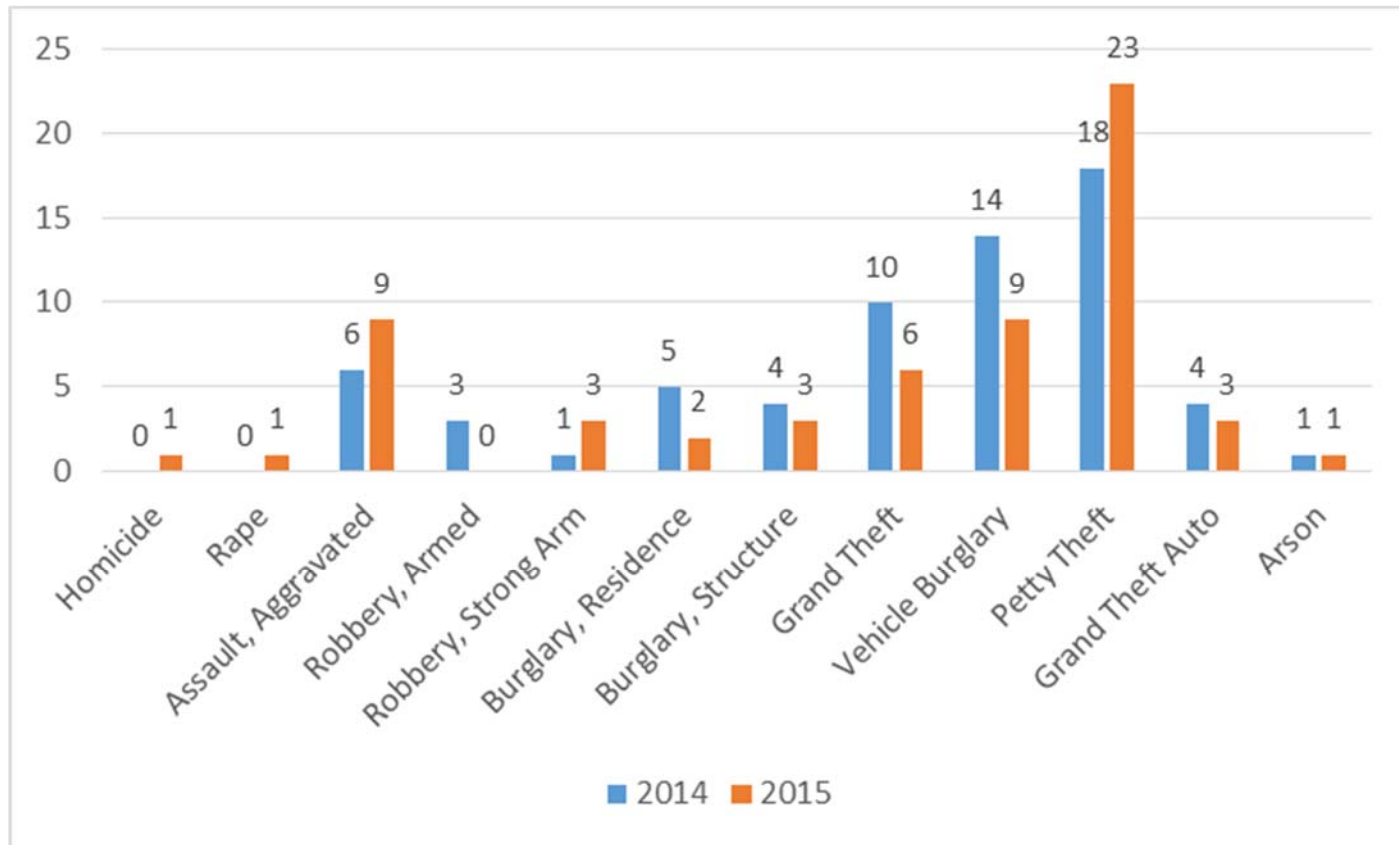

West Hollywood – Whole City Part I Crime May 2014 vs. May 2015

West Hollywood – West End Part I Crime May 2014 vs. May 2015

West Hollywood – City Center Part I Crime May 2014 vs. May 2015

West Hollywood – East End Part I Crime May 2014 vs. May 2015