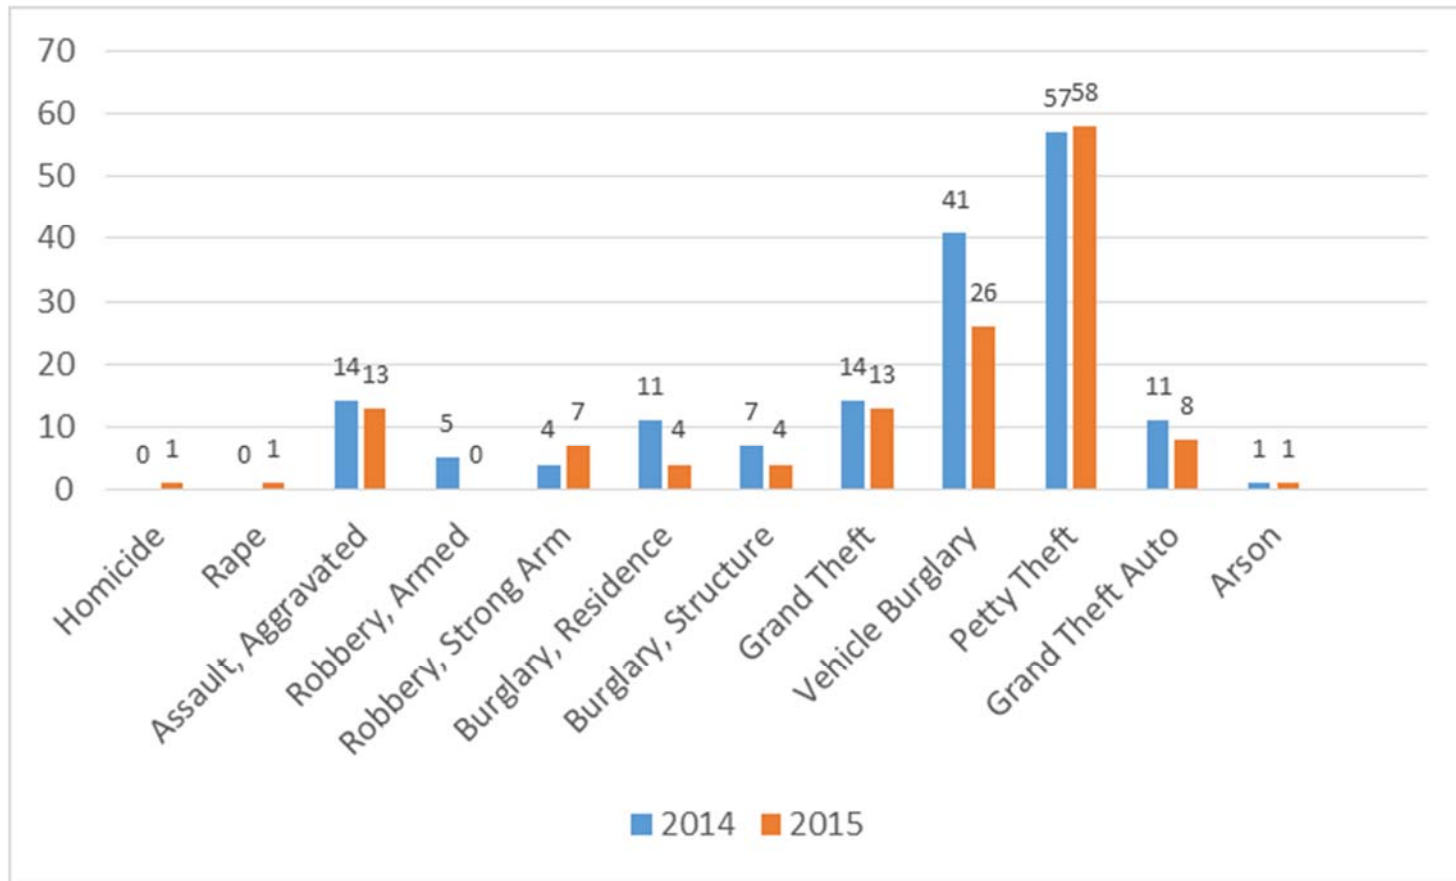

West Hollywood – Whole City Part I Crime May 2014 vs. May 2015

West Hollywood – West End Part I Crime May 2014 vs. May 2015

West Hollywood – City Center Part I Crime May 2014 vs. May 2015

West Hollywood – East End Part I Crime May 2014 vs. May 2015