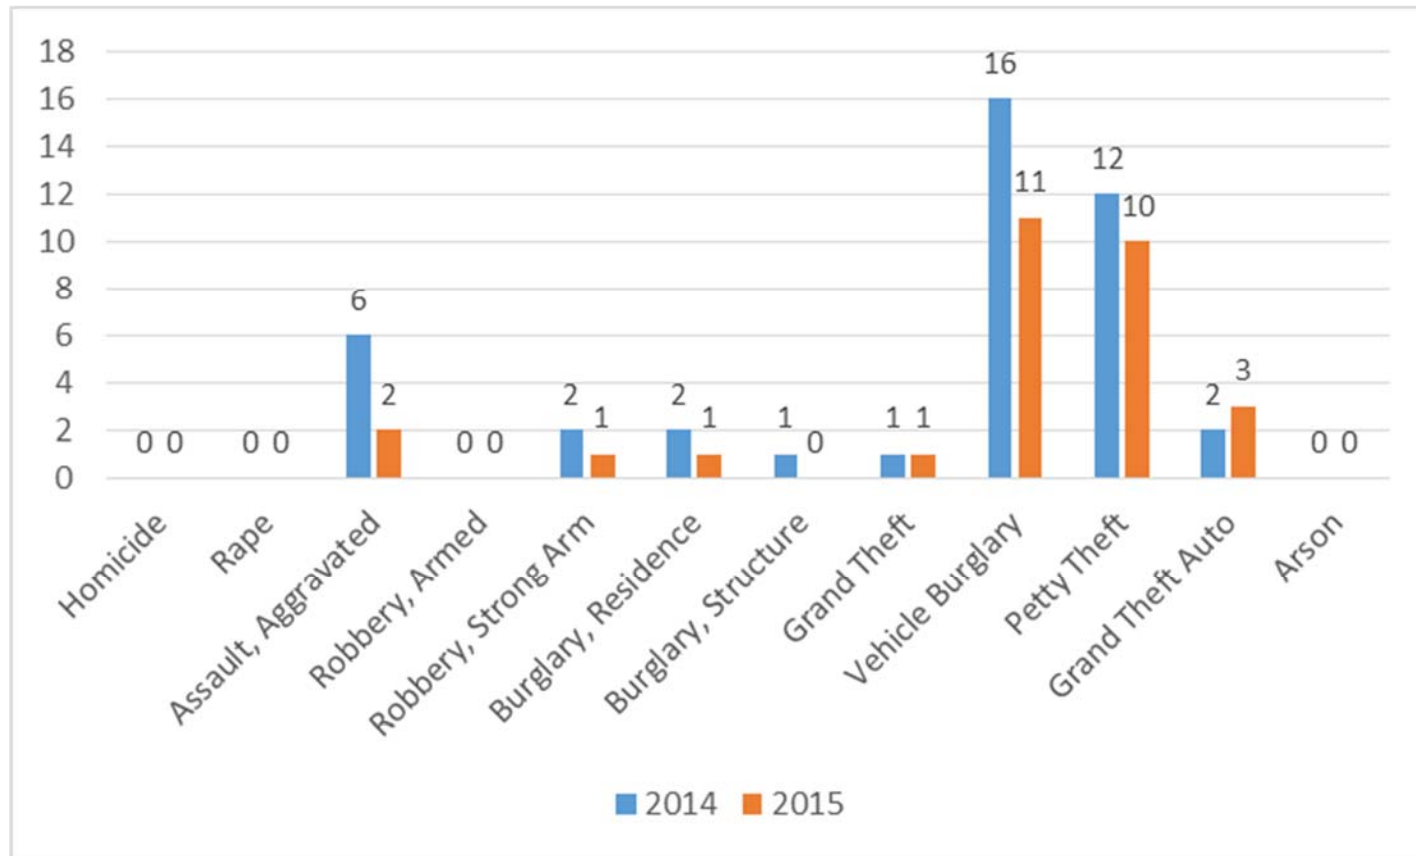

West Hollywood – Whole City Part I Crime May 2014 vs. May 2015

West Hollywood – West End Part I Crime May 2014 vs. May 2015

West Hollywood – City Center Part I Crime May 2014 vs. May 2015

West Hollywood – East End Part I Crime May 2014 vs. May 2015