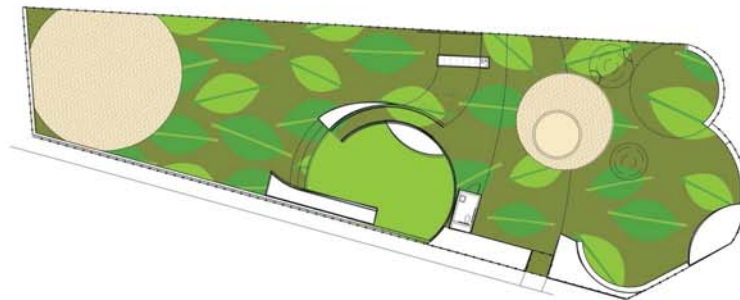

CHILDREN'S PLAY AREA
COLOR OPTION 1

Sunset

EQUIPMENT COLORS

SHADE CANOPY COLORS

SURFACE PATTERN

C H I L D R E N ' S P L A Y A R E A
C O L O R O P T I O N 2

Wildflower

EQUIPMENT COLORS

SHADE CANOPY COLORS

SURFACE PATTERN

C H I L D R E N ' S P L A Y A R E A
C O L O R O P T I O N 3

Chaparral

Fitness Gardens

FITNESS GARDENS
PLAN LOCATIONS

- 1 RINGS
- 2 CHIN-UP BARS
- 3 PARALLEL BARS
- 4 PUSH-UP BARS
- 5 PLYOMETRIC BOXES
- 6 SIT-UP
- 7 ELLIPTICAL MACHINE
- 8 RECUMBENT CYCLE
- 9 CHEST MACHINE
- 10 BACK MACHINE

FITNESS GARDENS DETAIL PLANS

MAIN AREA

1 RINGS

2 CHIN-UP BARS

3 PARALLEL BARS

4 PUSH-UP BARS

6 SIT-UP

5 PLYOMETRIC BOXES