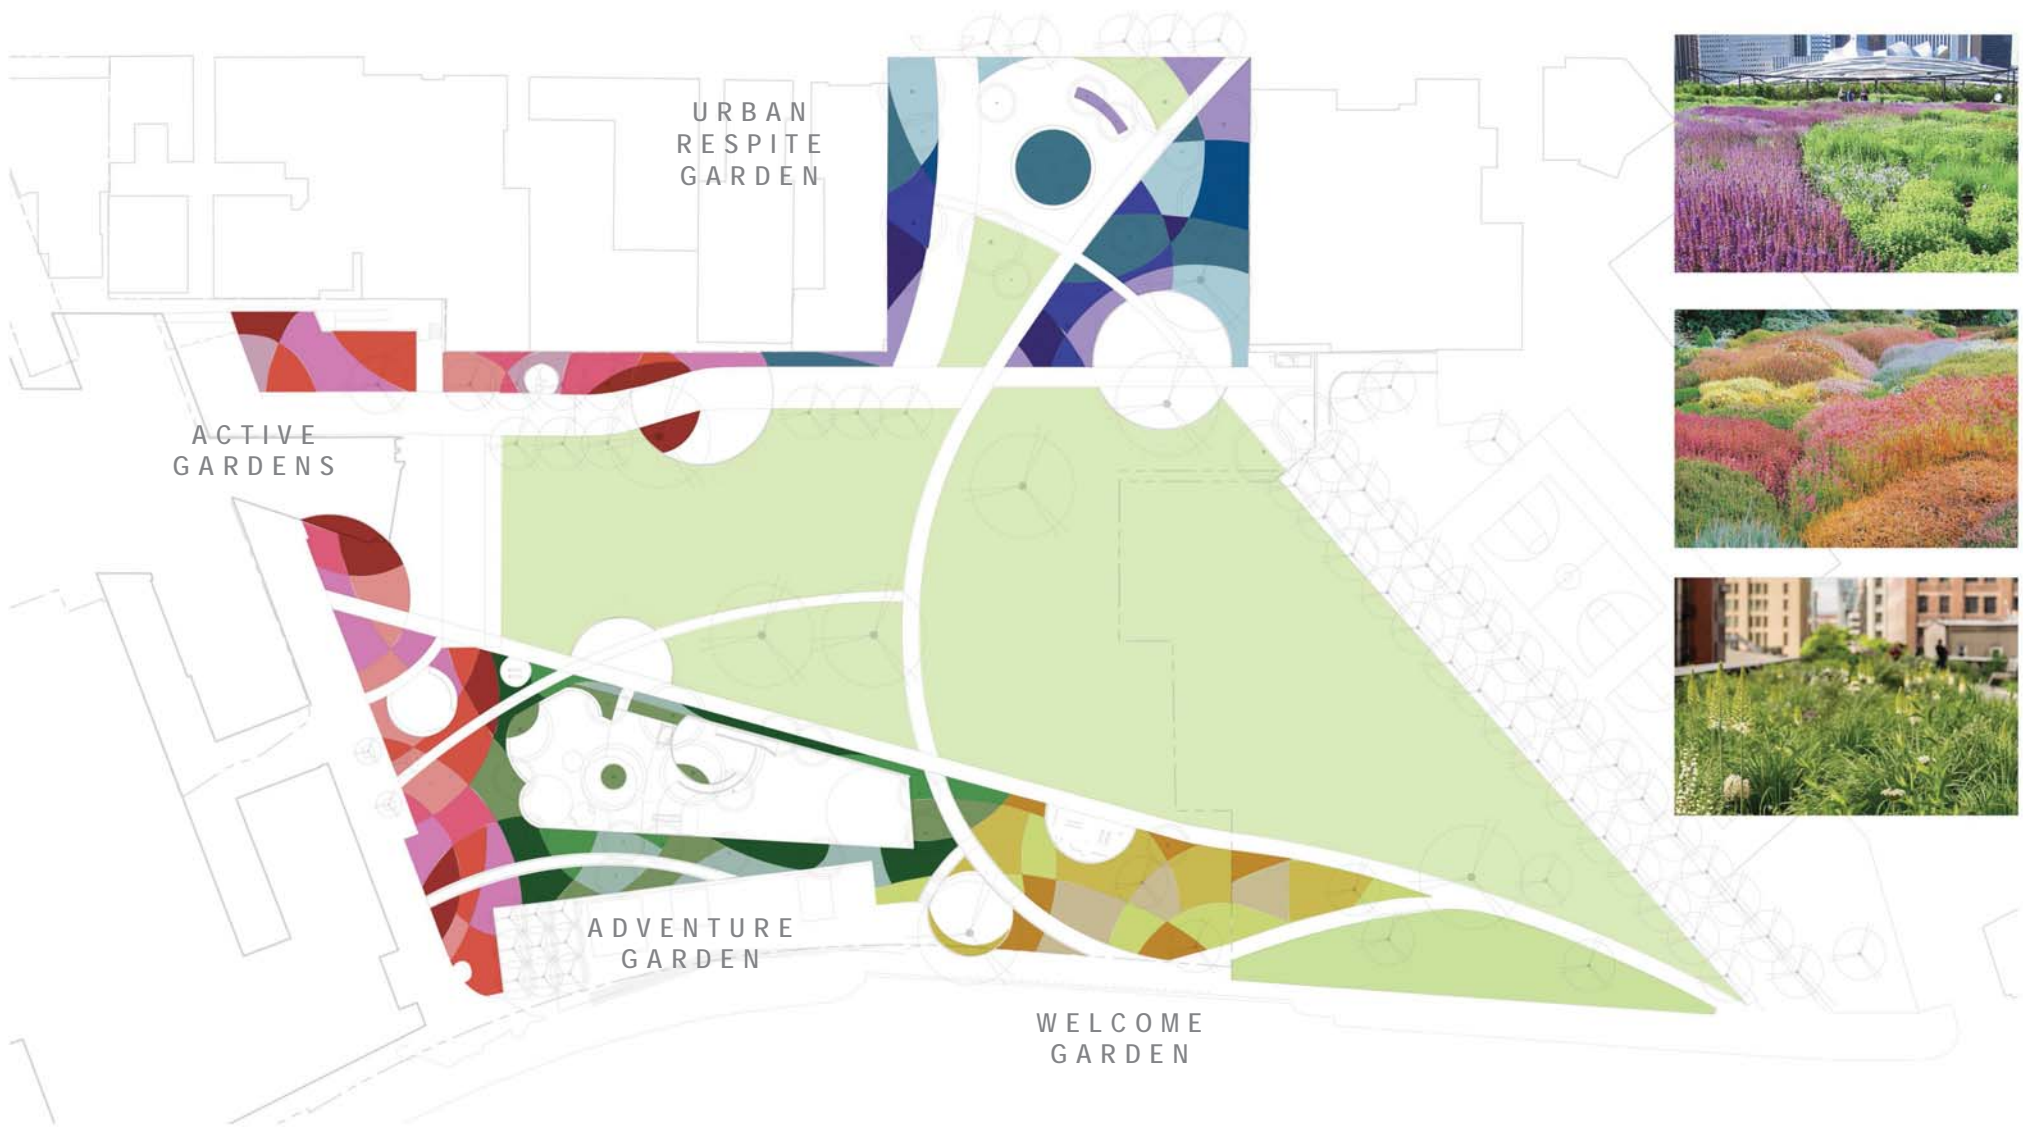

Naturalistic gardens create spaces reminiscent of California Landscape

PLANTING PALETTE
OPTION 1 - SHRUBS & GROUND COVER

Quilt

Colorful Trees & Gardens to celebrate vibrant diversity of West Hollywood

Salvia chamaedryoides
Germander Sage