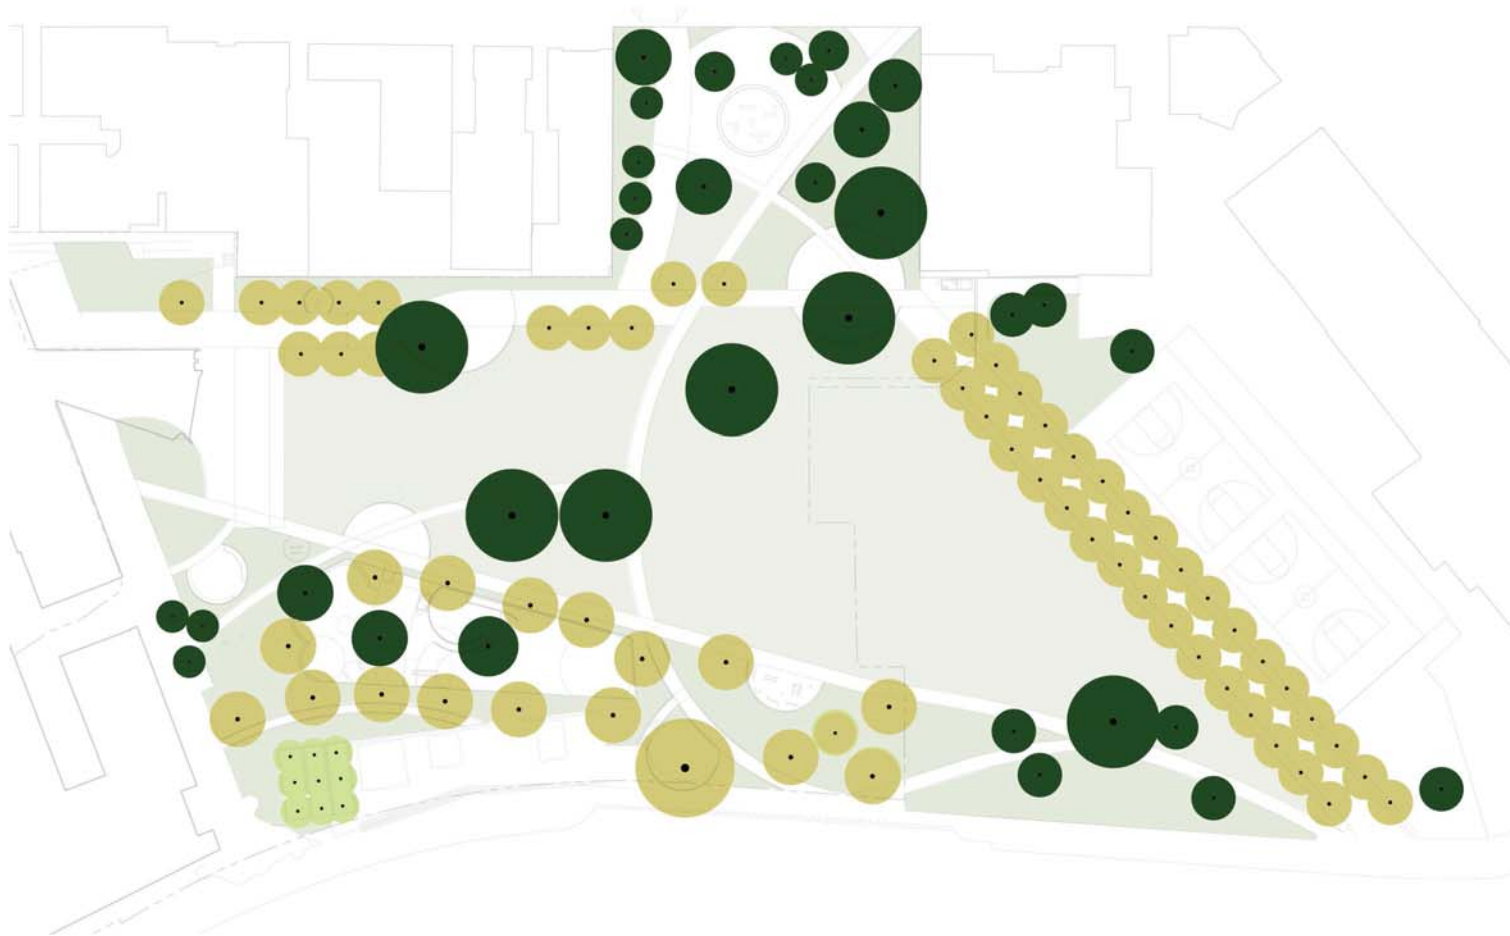

FLOWERING TREES

Chitalpa 'Pink Dawn'
Pink Dawn Chitalpa

Acacia podalyriifolia
Pearl Acacia

Arbutus marina
Marina Strawberry Tree

Tabebuia impetiginosa
Pink Ipe Tree

Chionanthus retusus
Chinese Fringe Tree

Jacaranda mimosifolia
Jacaranda

PLANTING PALETTE
OPTION 1 - TREES

Colorful Trees & Gardens to celebrate vibrant diversity of West Hollywood

PLANTING PALETTE
 OPTION 2 - TREES

Naturalistic gardens create spaces reminiscent of California Landscape