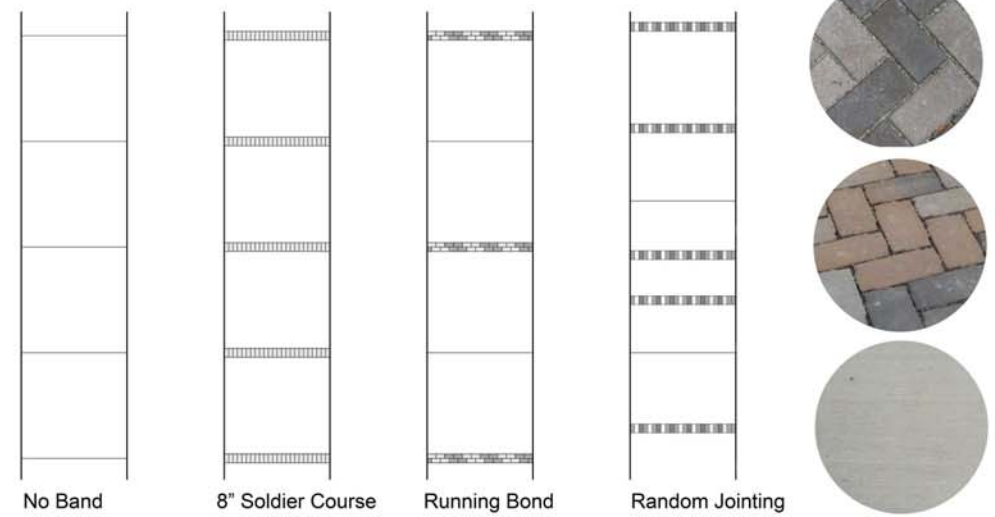

No Band

8" Soldier Course

Running Bond

Random Jointing

HARDSCAPE MATERIALS
PLAN DIAGRAM