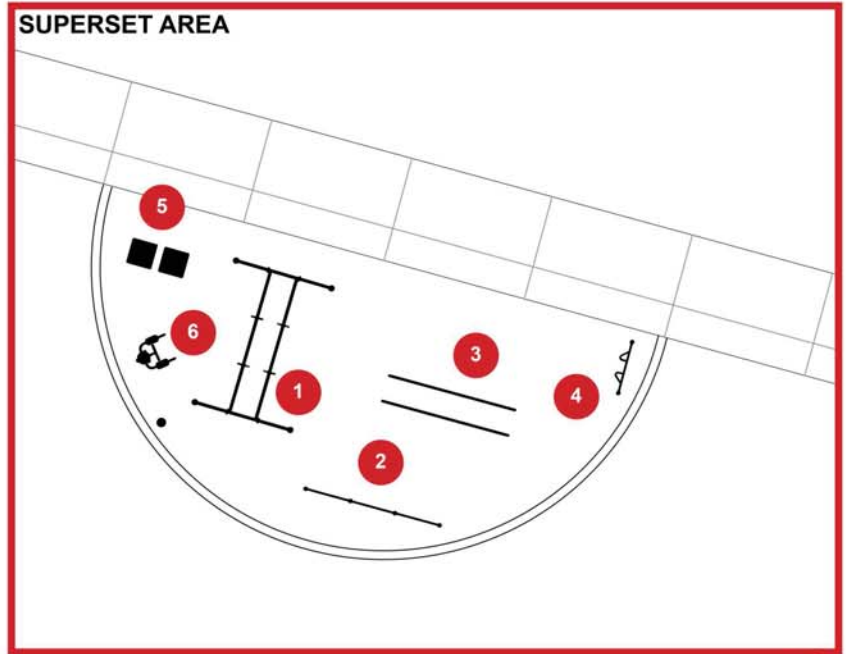

SHADE CANOPY COLORS

SURFACE PATTERN

C H I L D R E N ' S P L A Y A R E A
C O L O R O P T I O N 3

Chaparral

Fitness Gardens

FITNESS GARDENS
PLAN LOCATIONS

- 1 RINGS
- 2 CHIN-UP BARS
- 3 PARALLEL BARS
- 4 PUSH-UP BARS
- 5 PLYOMETRIC BOXES
- 6 SIT-UP
- 7 ELLIPTICAL MACHINE
- 8 RECUMBENT CYCLE
- 9 CHEST MACHINE
- 10 BACK MACHINE

FITNESS GARDENS DETAIL PLANS

MAIN AREA

1 RINGS

2 CHIN-UP BARS

3 PARALLEL BARS

4 PUSH-UP BARS

6 SIT-UP

5 PLYOMETRIC BOXES

MAIN AREA

1 STRETCHER

2 CHIN-UP BARS

3 PARALLEL BARS

4 PLATFORM

5 BALANCE

6 SIT-UP

LOWER BODY