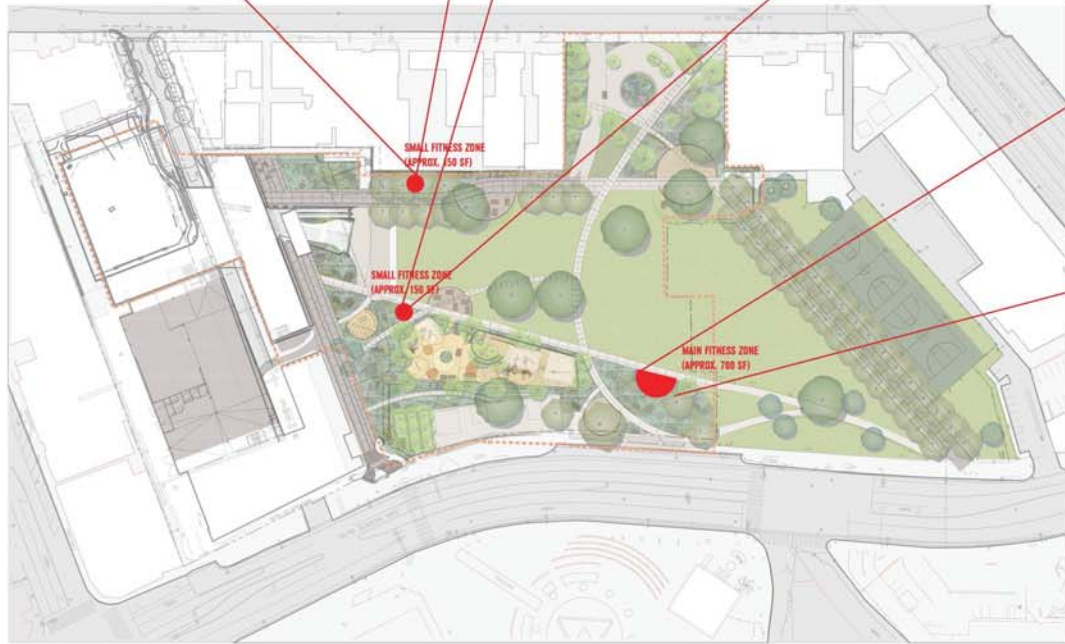

SHADE CANOPY COLORS

SURFACE PATTERN

C H I L D R E N ' S P L A Y A R E A
C O L O R O P T I O N 3

Chaparral

Fitness Gardens

FITNESS GARDENS
PLAN LOCATIONS

- 1 RINGS
- 2 CHIN-UP BARS
- 3 PARALLEL BARS
- 4 PUSH-UP BARS
- 5 PLYOMETRIC BOXES
- 6 SIT-UP
- 7 ELLIPTICAL MACHINE
- 8 RECUMBENT CYCLE
- 9 CHEST MACHINE
- 10 BACK MACHINE

FITNESS GARDENS DETAIL PLANS

MAIN AREA

1 RINGS

2 CHIN-UP BARS

3 PARALLEL BARS

4 PUSH-UP BARS

6 SIT-UP

5 PLYOMETRIC BOXES