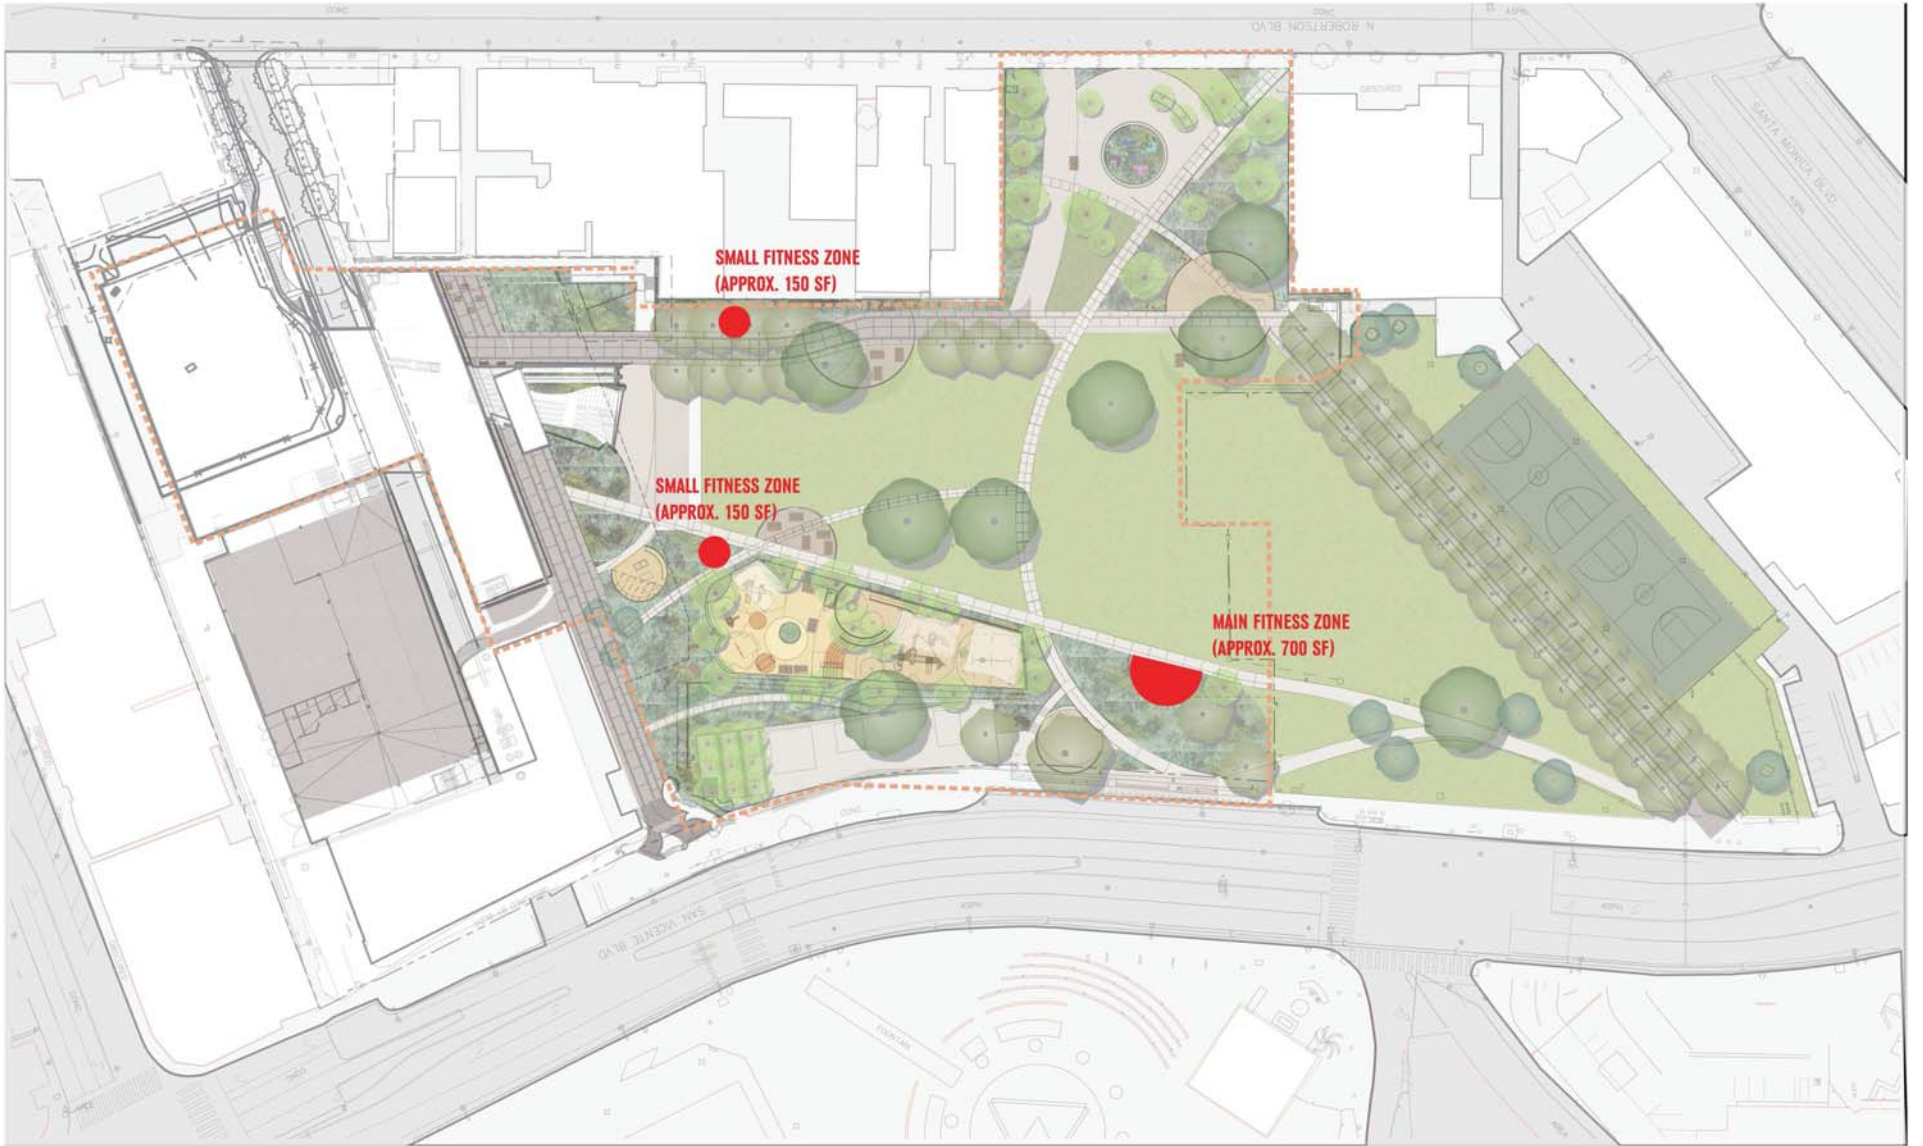

SHADE CANOPY COLORS

SURFACE PATTERN

C H I L D R E N ' S P L A Y A R E A
C O L O R O P T I O N 3

Chaparral

Fitness Gardens

FITNESS GARDENS
PLAN LOCATIONS

- 1 RINGS
- 2 CHIN-UP BARS
- 3 PARALLEL BARS
- 4 PUSH-UP BARS
- 5 PLYOMETRIC BOXES
- 6 SIT-UP
- 7 ELLIPTICAL MACHINE
- 8 RECUMBENT CYCLE
- 9 CHEST MACHINE
- 10 BACK MACHINE

FITNESS GARDENS DETAIL PLANS

MAIN AREA

1 RINGS

2 CHIN-UP BARS

3 PARALLEL BARS

4 PUSH-UP BARS

6 SIT-UP

5 PLYOMETRIC BOXES