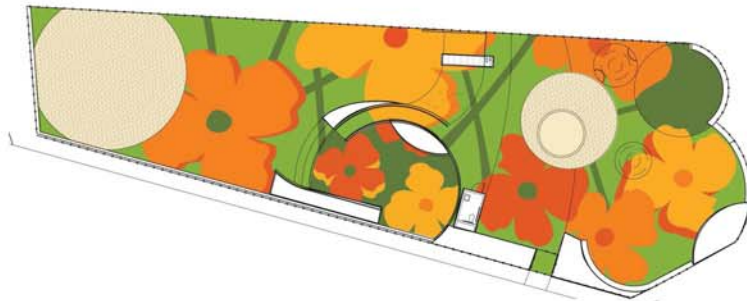

embankment slides

solo / small group play

music play

adventure play

**C H I L D R E N ' S P L A Y A R E A
P L A Y E L E M E N T S**

EQUIPMENT COLORS

SHADE CANOPY COLORS

SURFACE PATTERN

CHILDREN'S PLAY AREA
COLOR OPTION 1

Sunset

EQUIPMENT COLORS

SHADE CANOPY COLORS

SURFACE PATTERN

C H I L D R E N ' S P L A Y A R E A
C O L O R O P T I O N 2

Wildflower

EQUIPMENT COLORS

SHADE CANOPY COLORS

SURFACE PATTERN

C H I L D R E N ' S P L A Y A R E A
C O L O R O P T I O N 3

Chaparral

Fitness Gardens

FITNESS GARDENS
PLAN LOCATIONS

- 1 RINGS
- 2 CHIN-UP BARS
- 3 PARALLEL BARS
- 4 PUSH-UP BARS
- 5 PLYOMETRIC BOXES
- 6 SIT-UP
- 7 ELLIPTICAL MACHINE
- 8 RECUMBENT CYCLE
- 9 CHEST MACHINE
- 10 BACK MACHINE

FITNESS GARDENS DETAIL PLANS

MAIN AREA

1 RINGS

2 CHIN-UP BARS

3 PARALLEL BARS

4 PUSH-UP BARS

6 SIT-UP

5 PLYOMETRIC BOXES