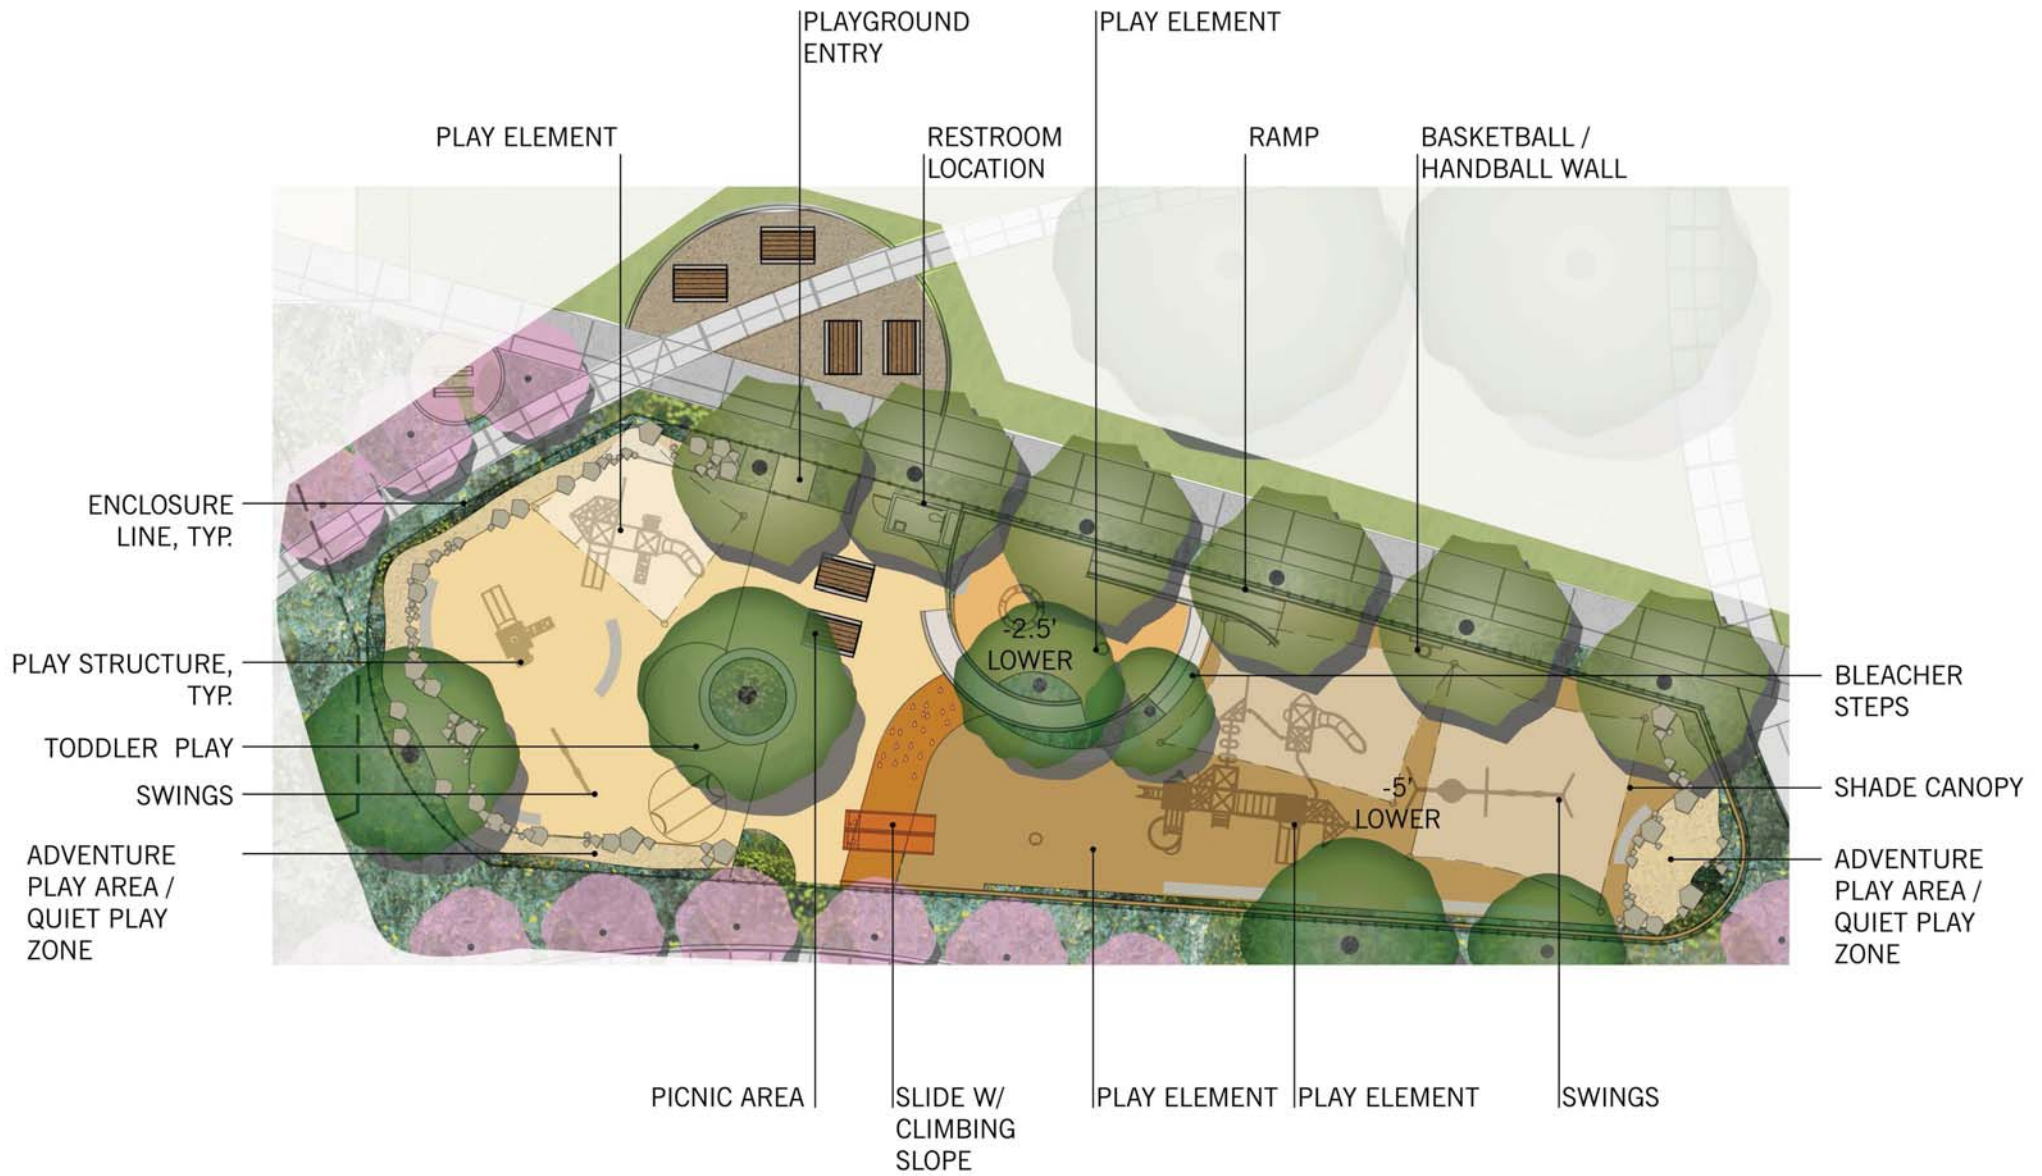

Achillea millefolium
Common Yarrow

Arctostaphylos 'Emerald Carpet'
Emerald Carpet Manzanita

Eriogonum latifolium
Seaside Buckwheat

PLANTING PALETTE
OPTION 2 – SHRUBS & GROUND COVER

Ecoregions

Play Area & San Vicente – Hillside Garden

Children's Play Area

C H I L D R E N ' S P L A Y A R E A

P L A N

2-5 PLAY ZONE

- 1 CLIMBING
- 2 SWINGING
- 3 SLIDING
- 4 TODDLER PLAY
- 5 ADVENTURE PLAY
- 6 SOLO/
SMALL GROUP PLAY

5-12 PLAY ZONE

- 1 CLIMBING
- 2 SWINGING
- 3 SLIDING
- 5 ADVENTURE PLAY
- 6 SOLO/
SMALL GROUP PLAY

C H I L D R E N ' S P L A Y A R E A
P L A Y D I A G R A M

AGES 2-5

climbing / large structure

swinging

solo / small group play

AGES 5-12

climbing / large structure

swinging