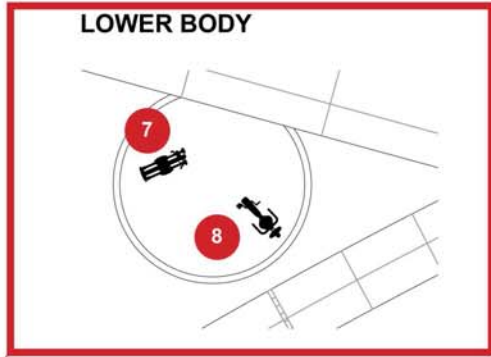

SHADE CANOPY COLORS

SURFACE PATTERN

C H I L D R E N ' S P L A Y A R E A
C O L O R O P T I O N 3

Chaparral

Fitness Gardens

FITNESS GARDENS
PLAN LOCATIONS

- 1 RINGS
- 2 CHIN-UP BARS
- 3 PARALLEL BARS
- 4 PUSH-UP BARS
- 5 PLYOMETRIC BOXES
- 6 SIT-UP
- 7 ELLIPTICAL MACHINE
- 8 RECUMBENT CYCLE
- 9 CHEST MACHINE
- 10 BACK MACHINE

FITNESS GARDENS DETAIL PLANS

MAIN AREA

1 RINGS

2 CHIN-UP BARS

3 PARALLEL BARS

4 PUSH-UP BARS

6 SIT-UP

5 PLYOMETRIC BOXES

MAIN AREA

1 STRETCHER

2 CHIN-UP BARS

3 PARALLEL BARS

4 PLATFORM

5 BALANCE

6 SIT-UP

LOWER BODY