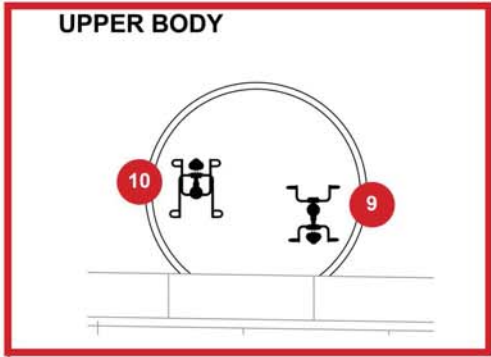

SHADE CANOPY COLORS

SURFACE PATTERN

C H I L D R E N ' S P L A Y A R E A
C O L O R O P T I O N 3

Chaparral

Fitness Gardens

FITNESS GARDENS
PLAN LOCATIONS

- 1 RINGS
- 2 CHIN-UP BARS
- 3 PARALLEL BARS
- 4 PUSH-UP BARS
- 5 PLYOMETRIC BOXES
- 6 SIT-UP
- 7 ELLIPTICAL MACHINE
- 8 RECUMBENT CYCLE
- 9 CHEST MACHINE
- 10 BACK MACHINE

FITNESS GARDENS DETAIL PLANS

MAIN AREA

1 RINGS

2 CHIN-UP BARS

3 PARALLEL BARS

4 PUSH-UP BARS

6 SIT-UP

5 PLYOMETRIC BOXES