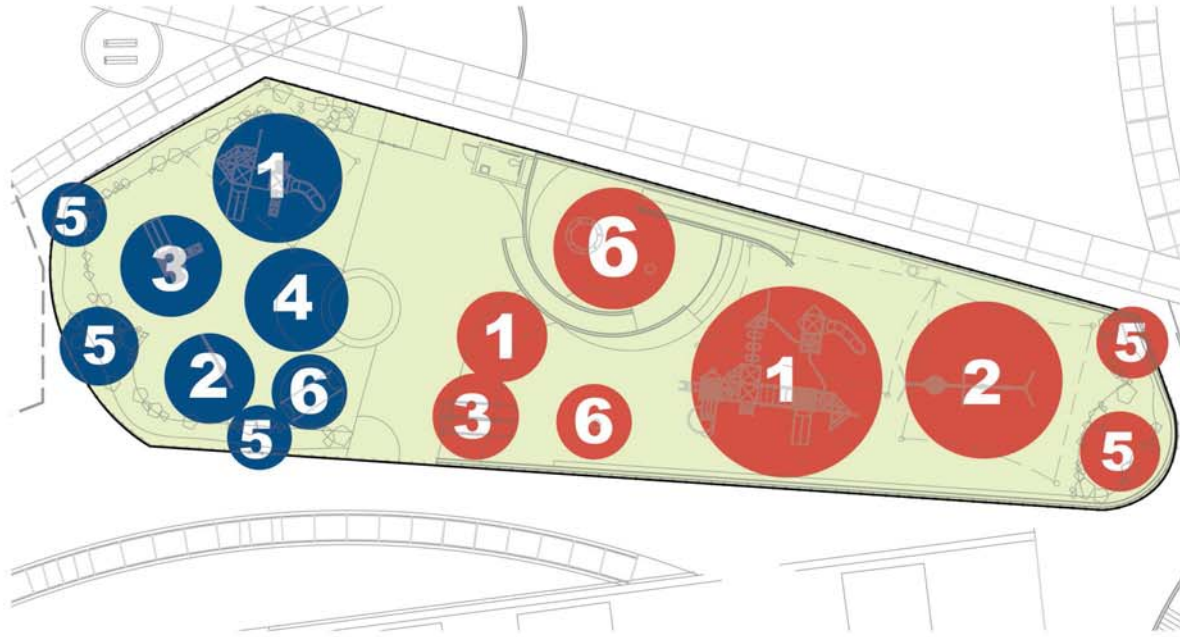

Children's Play Area

C H I L D R E N ' S P L A Y A R E A

P L A N

2-5 PLAY ZONE

- 1 CLIMBING
- 2 SWINGING
- 3 SLIDING
- 4 TODDLER PLAY
- 5 ADVENTURE PLAY
- 6 SOLO/
SMALL GROUP PLAY

5-12 PLAY ZONE

- 1 CLIMBING
- 2 SWINGING
- 3 SLIDING
- 5 ADVENTURE PLAY
- 6 SOLO/
SMALL GROUP PLAY

C H I L D R E N ' S P L A Y A R E A
P L A Y D I A G R A M

AGES 2-5

climbing / large structure

swinging

solo / small group play

AGES 5-12

climbing / large structure

swinging