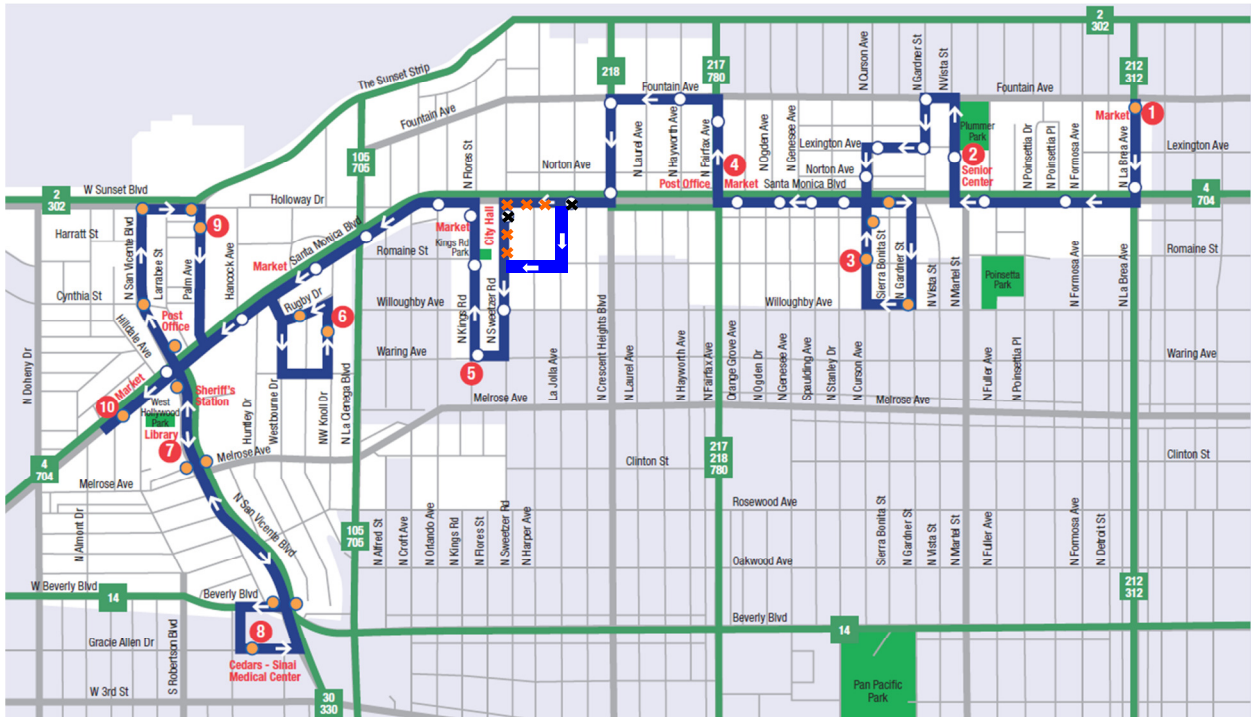

CITYLINE ROUTE ADJUSTMENT TEMPORARY CHANGES DURING CONSTRUCTION AT CITY HALL

WESTBOUND – BLUE ROUTE

For City Hall – use stop at Kings Road and Santa Monica Blvd (in front of Gelson’s Market)
For Stop at Santa Monica Blvd and La Jolla – use Santa Monica Blvd at Crescent Heights Blvd

EASTBOUND – ORANGE ROUTE

For City Hall – use stop at Santa Monica Blvd and Sweetzer (Metro stop)
For Stop at Sweetzer Ave and Romaine Ave – use Kings Rd at Waring Ave