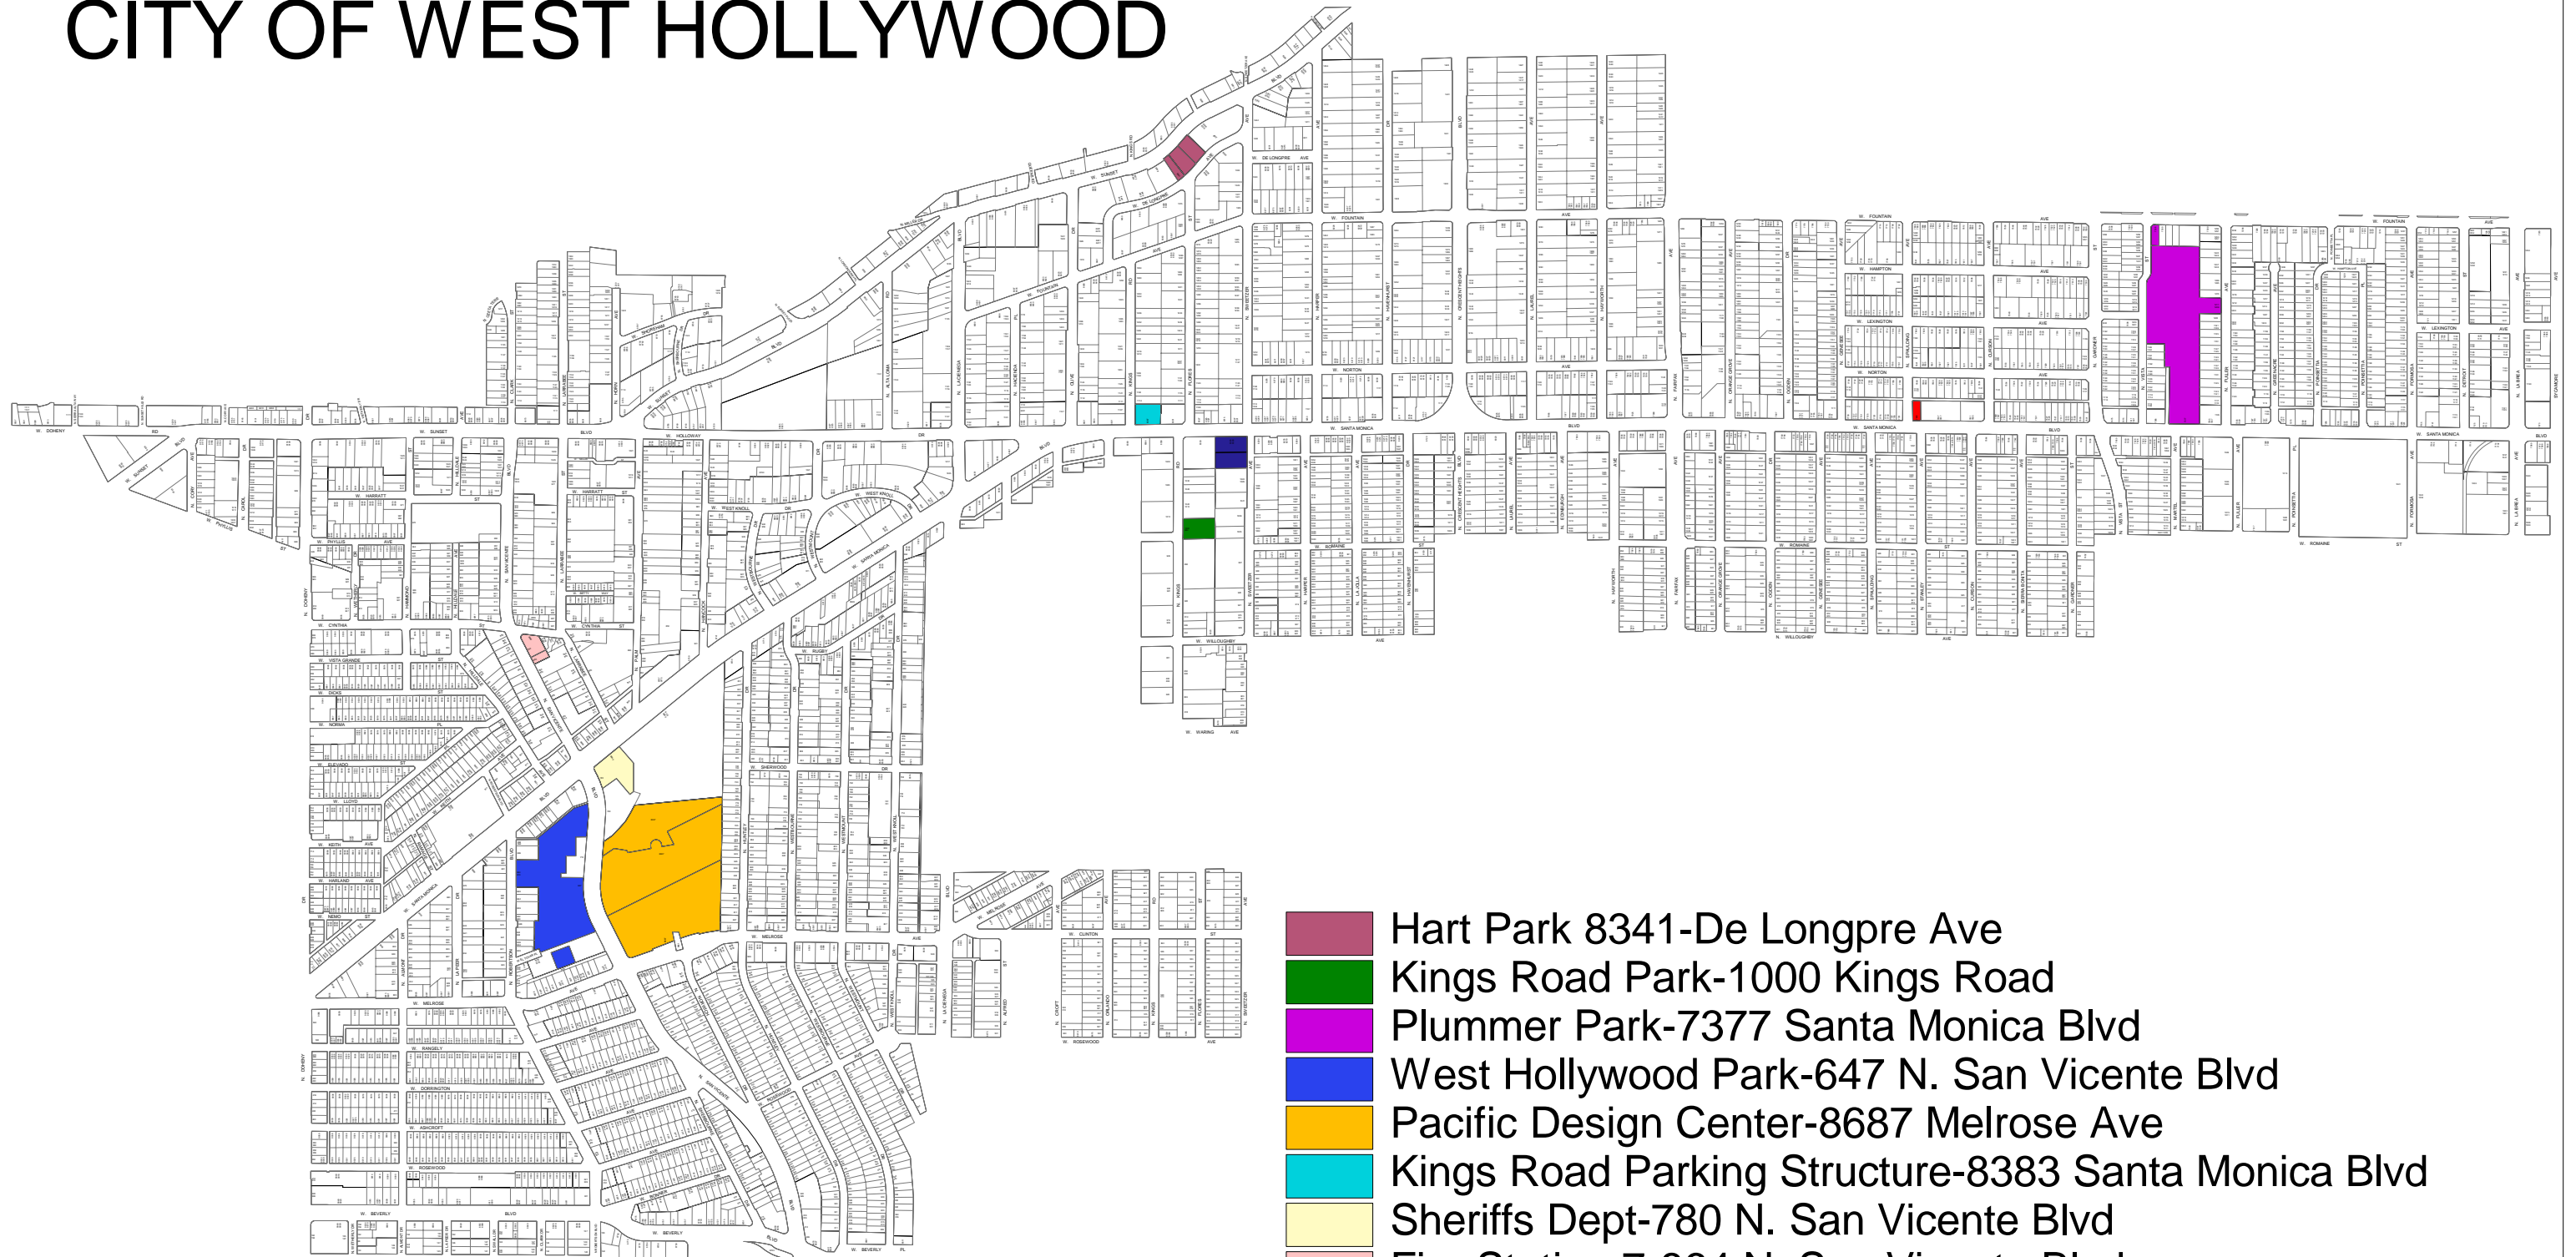

CITY OF WEST HOLLYWOOD

- Hart Park 8341-De Longpre Ave
- Kings Road Park-1000 Kings Road
- Plummer Park-7377 Santa Monica Blvd
- West Hollywood Park-647 N. San Vicente Blvd
- Pacific Design Center-8687 Melrose Ave
- Kings Road Parking Structure-8383 Santa Monica Blvd
- Sheriff's Dept-780 N. San Vicente Blvd
- Fire Station 7-864 N. San Vicente Blvd
- Fire Station 8-7643 Santa Monica Blvd
- City Hall-8300 Santa Monica Blvd