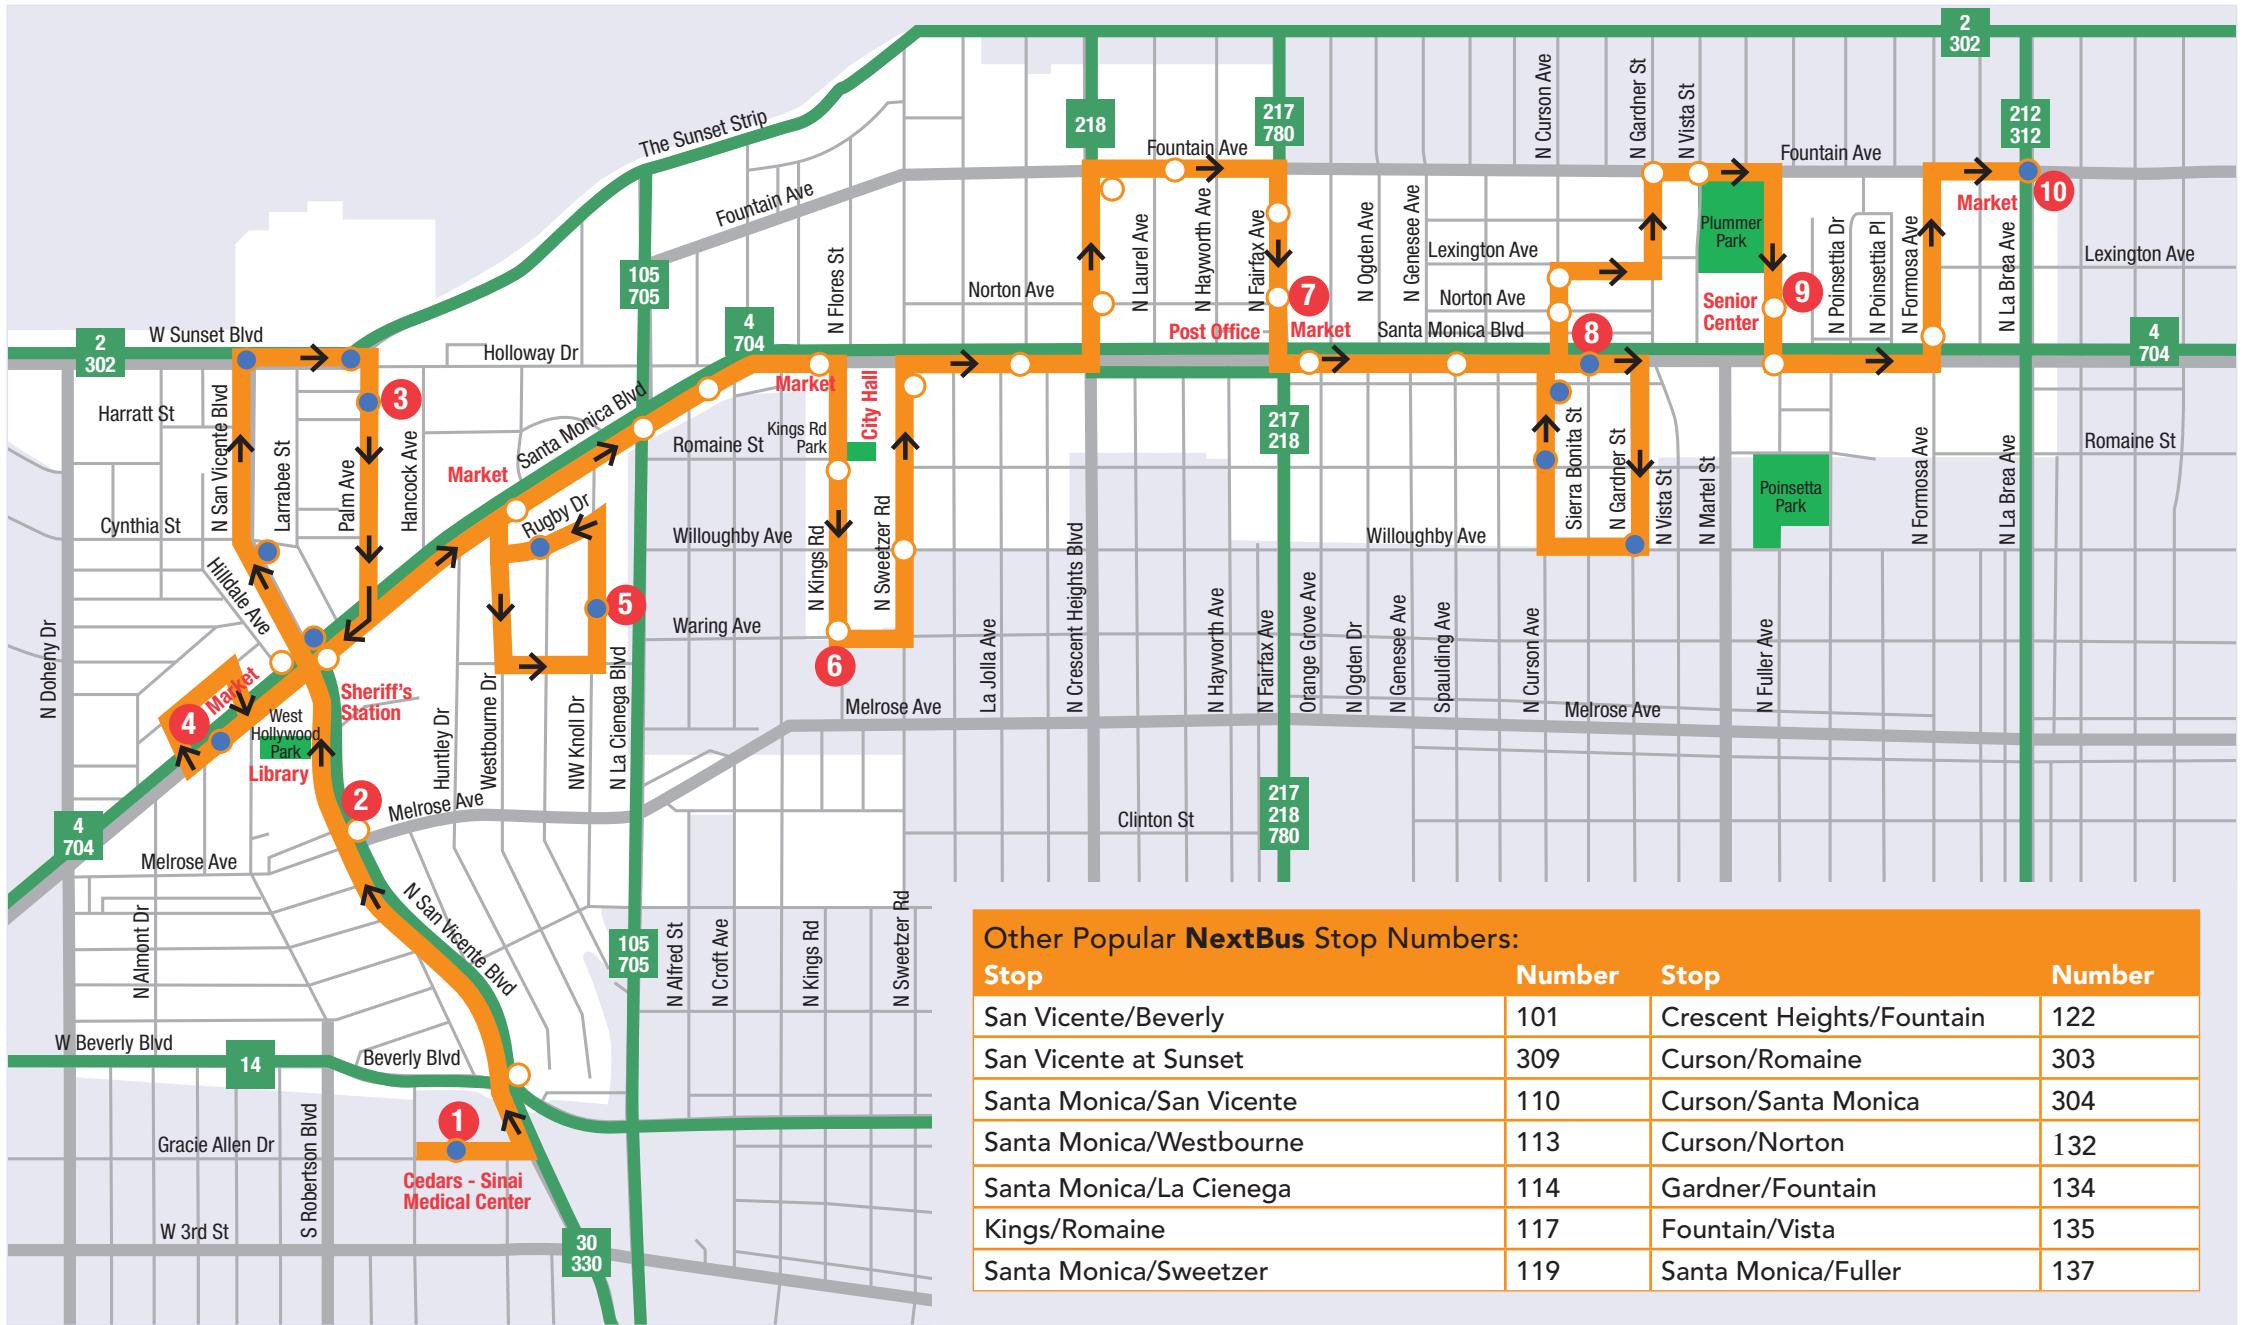

CITYLINE EASTBOUND ORANGE

Cedars Sinai to La Brea

West Hollywood's local transit system that will take you almost everywhere in the City that you want to go!

Other Popular NextBus Stop Numbers:

Stop	Number	Stop	Number
San Vicente/Beverly	101	Crescent Heights/Fountain	122
San Vicente at Sunset	309	Curson/Romaine	303
Santa Monica/San Vicente	110	Curson/Santa Monica	304
Santa Monica/Westbourne	113	Curson/Norton	132
Santa Monica/La Cienega	114	Gardner/Fountain	134
Kings/Romaine	117	Fountain/Vista	135
Santa Monica/Sweetzer	119	Santa Monica/Fuller	137

Map

- Cityline stop
- Cityline stops served by both East-bound and West-bound buses. Please be sure to check the sign on the front of the bus or ask your driver which direction the bus is headed if you are unsure.
- LA Metro routes
- Time points on map and timetable.

- LA Metro routes
- ① Time points on map and timetable.

Street signage
Signs are color coded by direction:

Blue for Westbound

Blue and Orange for Westbound and Eastbound at same stop

NextBus Stop Numbers: