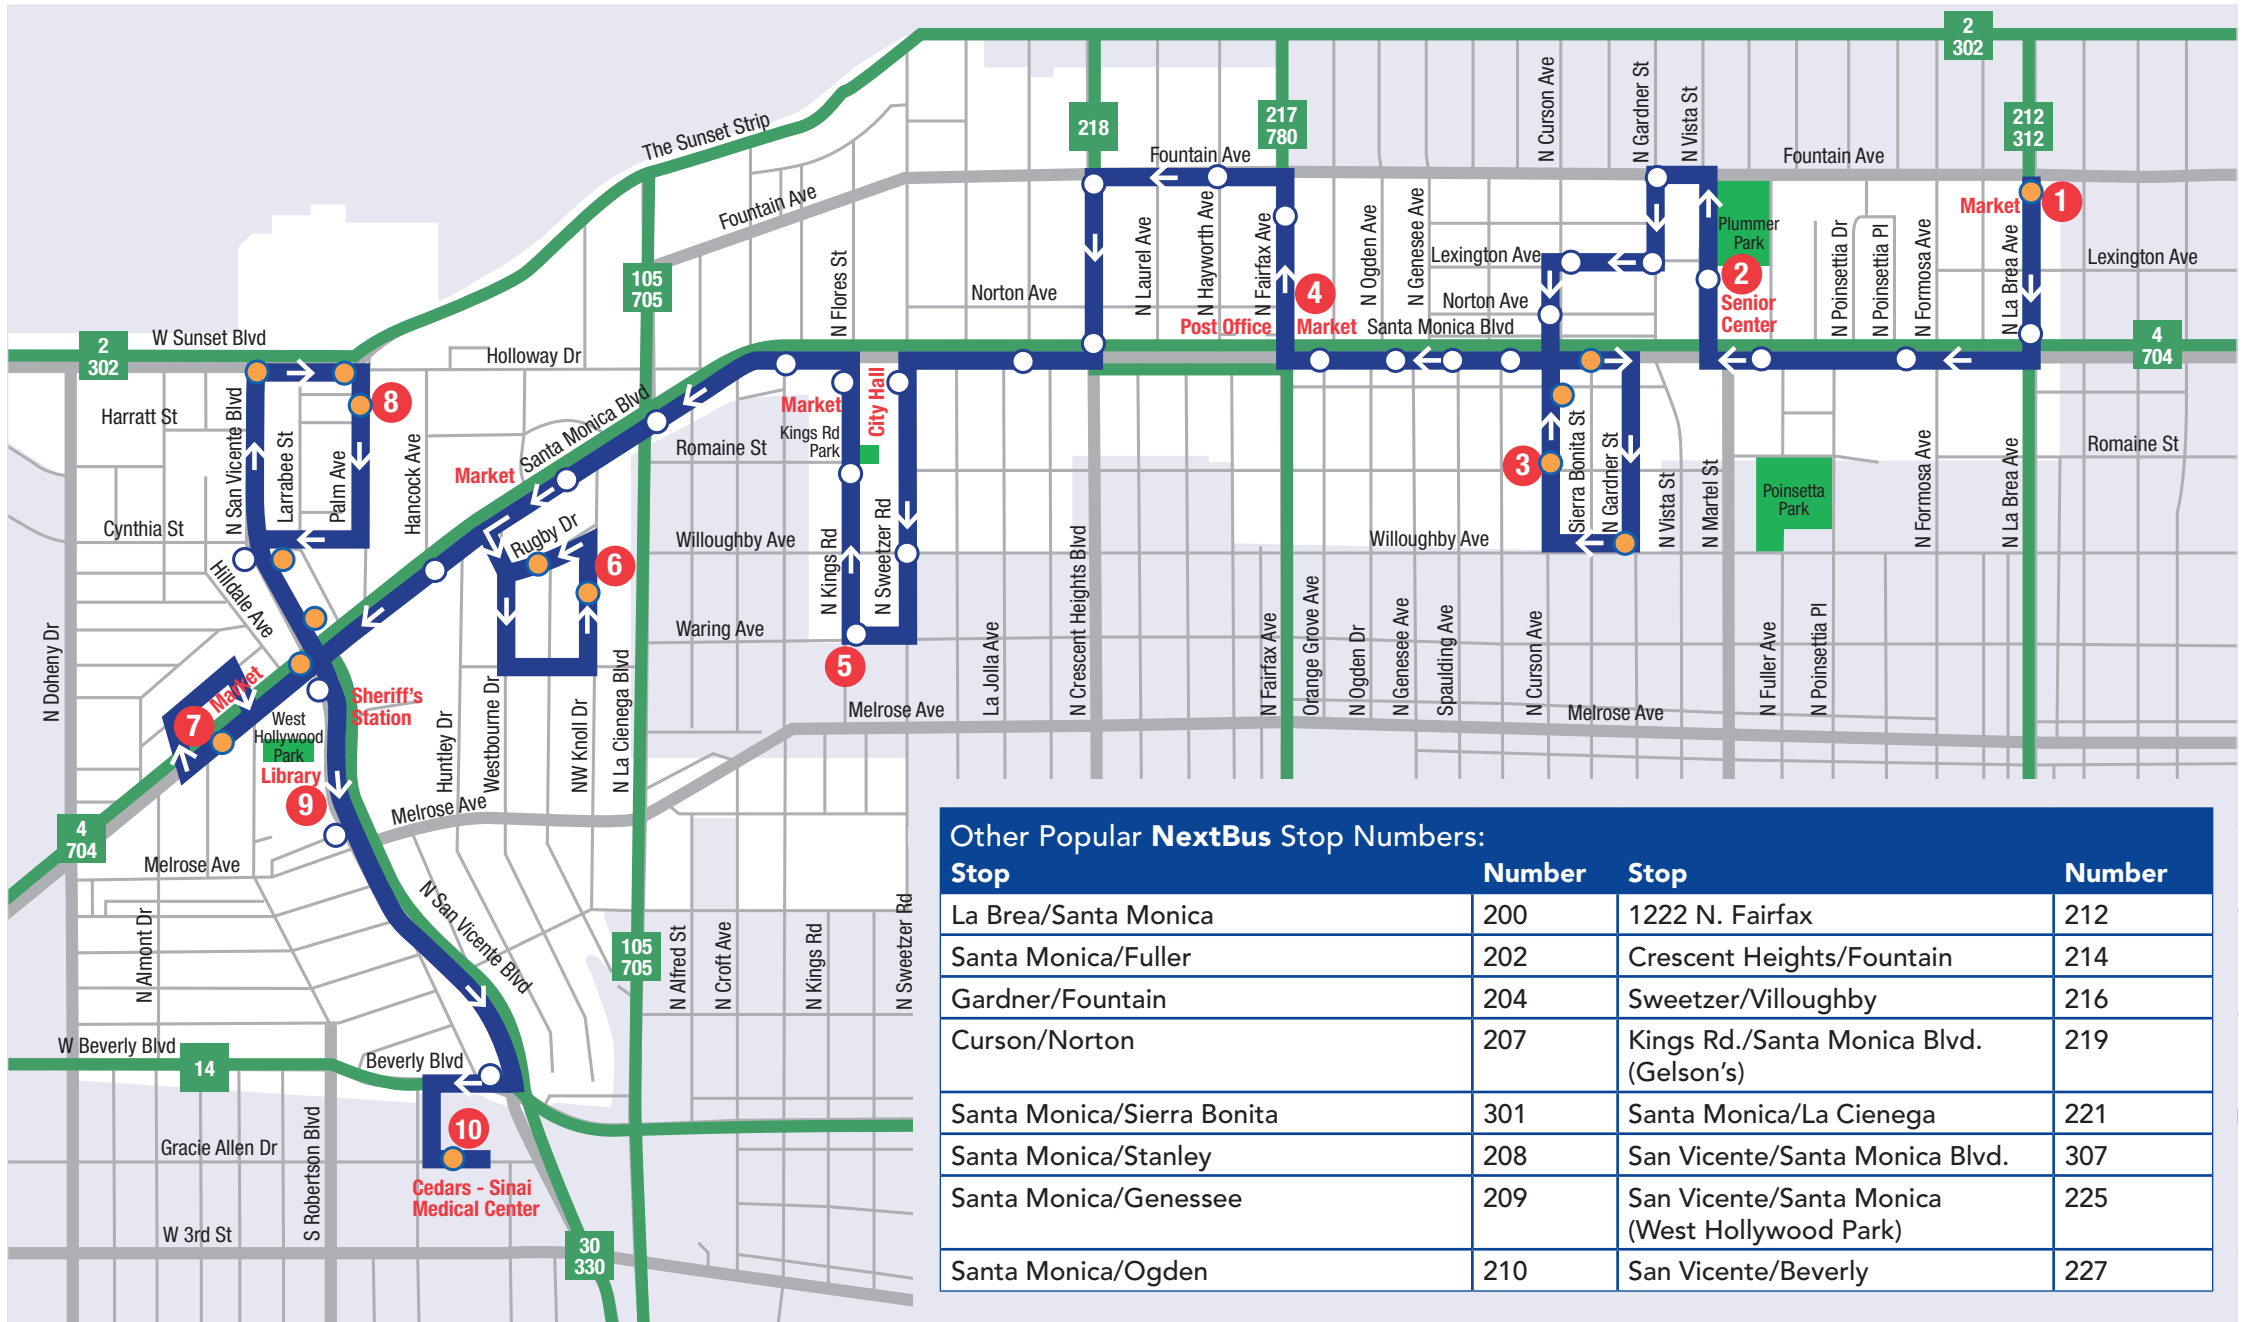

CITYLINE WESTBOUND BLUE | La Brea to Cedars Sinai

West Hollywood's local transit system that will take you almost everywhere in the City that you want to go!

Other Popular NextBus Stop Numbers:

Stop	Number	Stop	Number
La Brea/Santa Monica	200	1222 N. Fairfax	212
Santa Monica/Fuller	202	Crescent Heights/Fountain	214
Gardner/Fountain	204	Sweetzer/Villoughby	216
Curson/Norton	207	Kings Rd./Santa Monica Blvd. (Gelson's)	219
Santa Monica/Sierra Bonita	301	Santa Monica/La Cienega	221
Santa Monica/Stanley	208	San Vicente/Santa Monica Blvd.	307
Santa Monica/Genessee	209	San Vicente/Santa Monica (West Hollywood Park)	225
Santa Monica/Ogden	210	San Vicente/Beverly	227

Map

1. Cityline stop
   - Cityline stops served by both East-bound and West-bound buses.
2. Please be sure to check the sign on the front of the bus or ask your driver which direction the bus is headed if you are unsure.

- LA Metro routes
- ① Time points on map and timetable.

Street signage
Signs are color coded by direction:

Blue for Westbound

Blue and Orange for Westbound and Eastbound at same stop

NextBus Stop Numbers:

Westbound Timetable	300	203	303	211	217	305	312	311	226	313
	①	②	③	④	⑤	⑥	⑦	⑧	⑨	⑩
	La Brea/ Fountain	Plummer Pk/ Vista/ Lexington	Curson/ Romaine	Santa Monica/ Fairfax	800 N. Kings Rd.	838 West Knoll	Pavilions	959 Palm	Library	Gracie Allen/ Cedars Sinai
9:00 AM		9:05 AM	9:13 AM	9:17 AM	9:27 AM	9:38 AM	9:44 AM	9:50 AM	9:53 AM	9:58 AM
9:30 AM		9:35 AM	9:43 AM	9:47 AM	9:57 AM	10:08 AM	10:14 AM	10:20 AM	10:23 AM	10:28 AM
10:11 AM		10:16 AM	10:24 AM	10:28 AM	10:39 AM	10:49 AM	10:55 AM	11:01 AM	11:05 AM	11:09 AM
10:41 AM		10:46 AM	10:54 AM	10:58 AM	11:09 AM	11:19 AM	11:25 AM	11:31 AM	11:35 AM	11:39 AM
11:11 AM		11:16 AM	11:24 AM	11:28 AM	11:39 AM	11:49 AM	11:55 AM	12:01 PM	12:05 PM	12:09 PM
11:41 AM		11:48 AM	11:56 AM	12:00 PM	12:10 PM	12:20 PM	12:26 PM	12:32 PM	12:35 PM	12:39 PM
12:14 PM		12:21 PM	12:29 PM	12:33 PM	12:43 PM	12:52 PM	12:58 PM	1:04 PM	1:08 PM	1:12 PM
12:39 PM		12:47 PM	12:54 PM	12:58 PM	1:09 PM	1:18 PM	1:24 PM	1:30 PM	1:34 PM	1:38 PM
1:14 PM		1:22 PM	1:29 PM	1:34 PM	1:44 PM	1:53 PM	1:59 PM	2:05 PM	2:09 PM	2:13 PM
1:44 PM		1:52 PM	1:59 PM	2:04 PM	2:14 PM	2:23 PM	2:29 PM	2:36 PM	2:39 PM	2:43 PM
2:32 PM		2:40 PM	2:47 PM	2:52 PM	3:02 PM	3:11 PM	3:17 PM	3:24 PM	3:27 PM	3:31 PM
2:57 PM		3:05 PM	3:12 PM	3:17 PM	3:27 PM	3:37 PM	3:42 PM	3:49 PM	3:52 PM	3:56 PM
3:28 PM		3:37 PM	3:45 PM	3:48 PM	3:59 PM	4:08 PM	4:14 PM	4:21 PM	4:24 PM	4:29 PM
4:03 PM		4:11 PM	4:19 PM	4:22 PM	4:34 PM	4:42 PM	4:48 PM	4:55 PM	4:59 PM	5:03 PM
4:32 PM		4:41 PM	4:49 PM	4:52 PM	5:03 PM	5:12 PM	5:18 PM	5:25 PM	5:28 PM	5:33 PM
4:57 PM		5:06 PM	5:14 PM	5:17 PM	5:28 PM	5:37 PM	5:43 PM	5:50 PM	5:53 PM	5:58 PM

① - ⑩
Time points on map above and timetable. All times are approximate. Please allow 5-10 minutes leeway. For more accurate arrival times visit www.nextbus.com/westhollywood